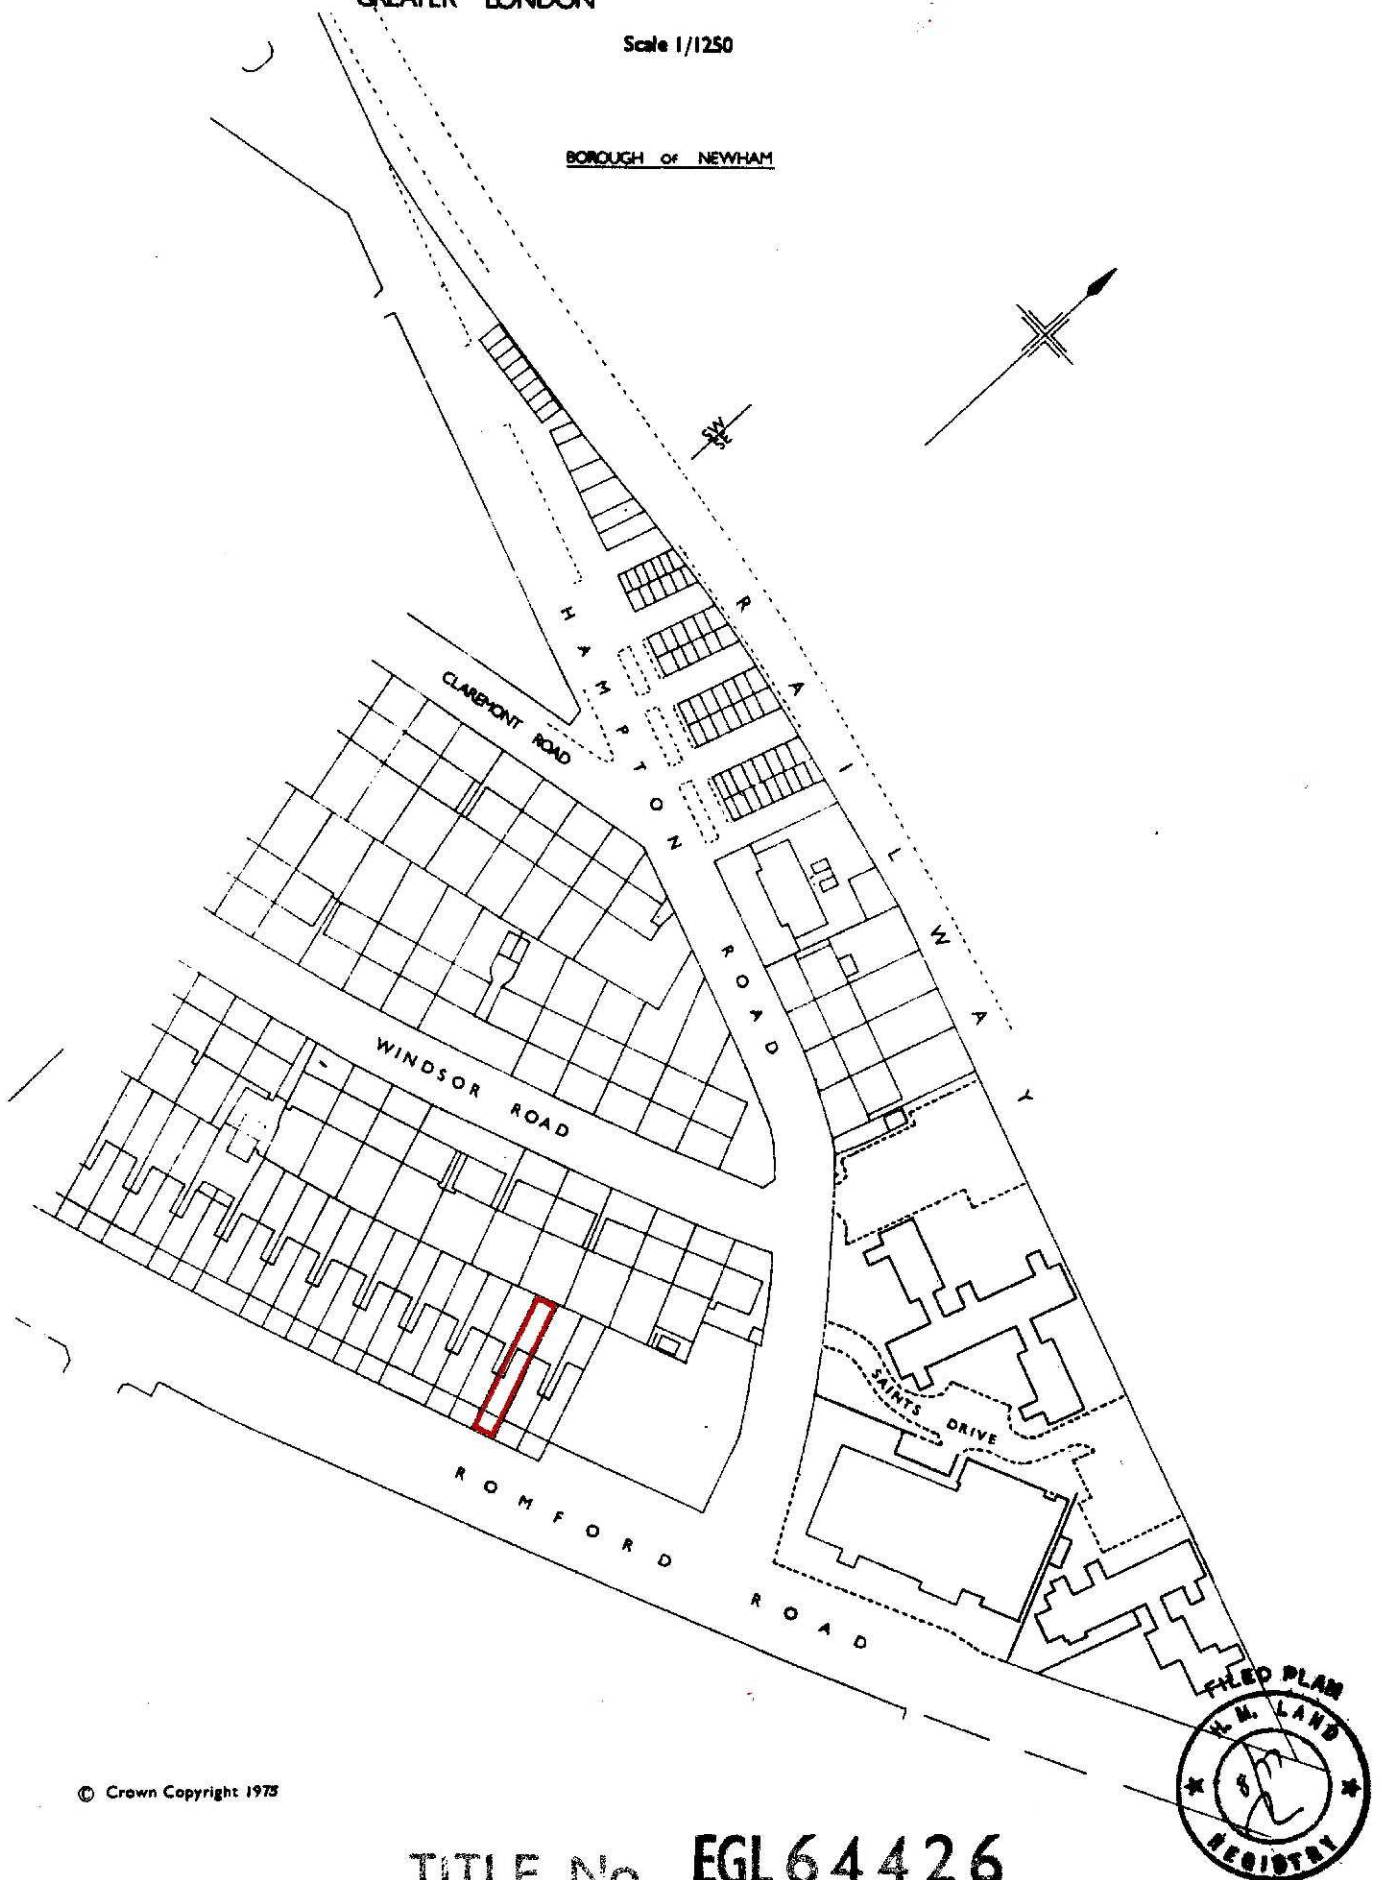

H. M. LAND REGISTRY

NATIONAL GRID PLAN
GREATER LONDON

TQ 4185

SECTION K

Scale 1/1250

BOROUGH of NEWHAM

© Crown Copyright 1975

TITLE No. **EGL 64426**