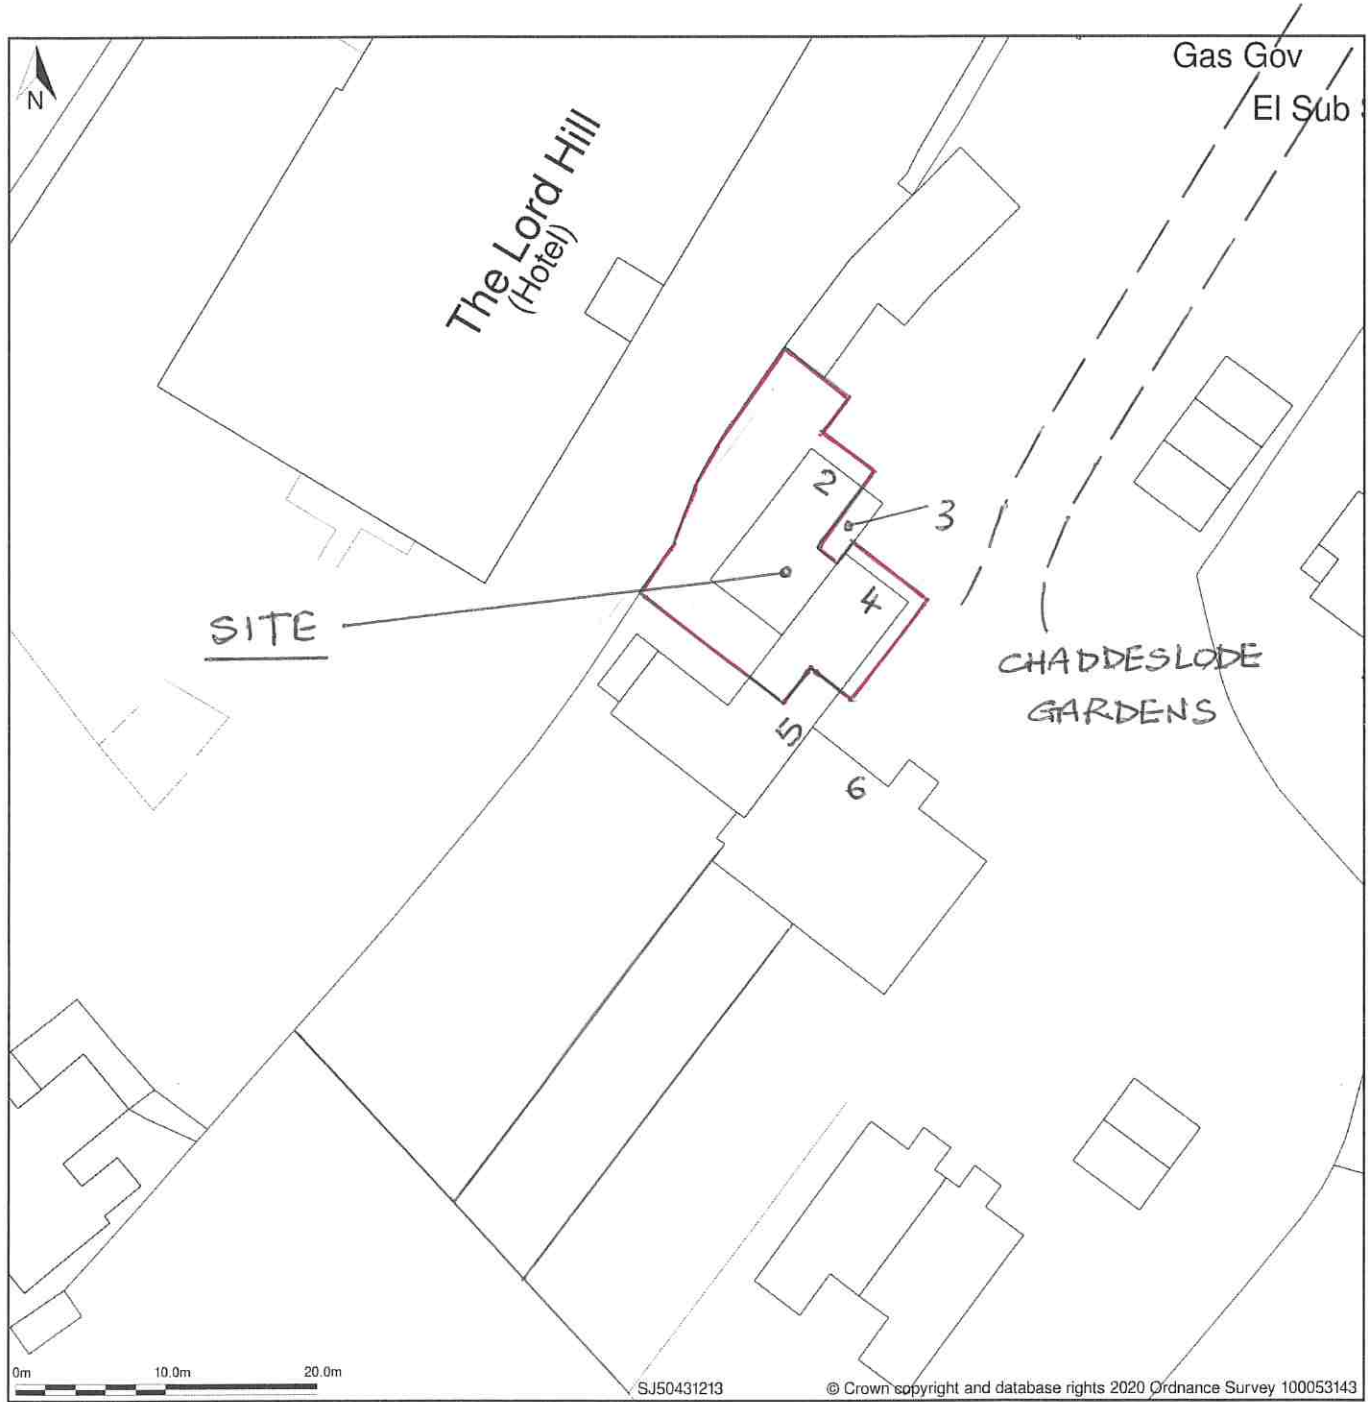

5, Chaddeslode Gardens, Shrewsbury, Shropshire, SY2 6GG

Block Plan shows area bounded by: 350391.09, 312086.25 350481.09, 312176.25 (at a scale of 1:500), OSGridRef: SJ50431213. The representation of a road, track or path is no evidence of a right of way. The representation of features as lines is no evidence of a property boundary.

Produced on 26th Apr 2020 from the Ordnance Survey National Geographic Database and incorporating surveyed revision available at this date. Reproduction in whole or part is prohibited without the prior permission of Ordnance Survey. © Crown copyright 2020. Supplied by [www.buyaplan.co.uk](http://www.buyaplan.co.uk) a licensed Ordnance Survey partner (100053143). Unique plan reference: #00511608-B76DFD