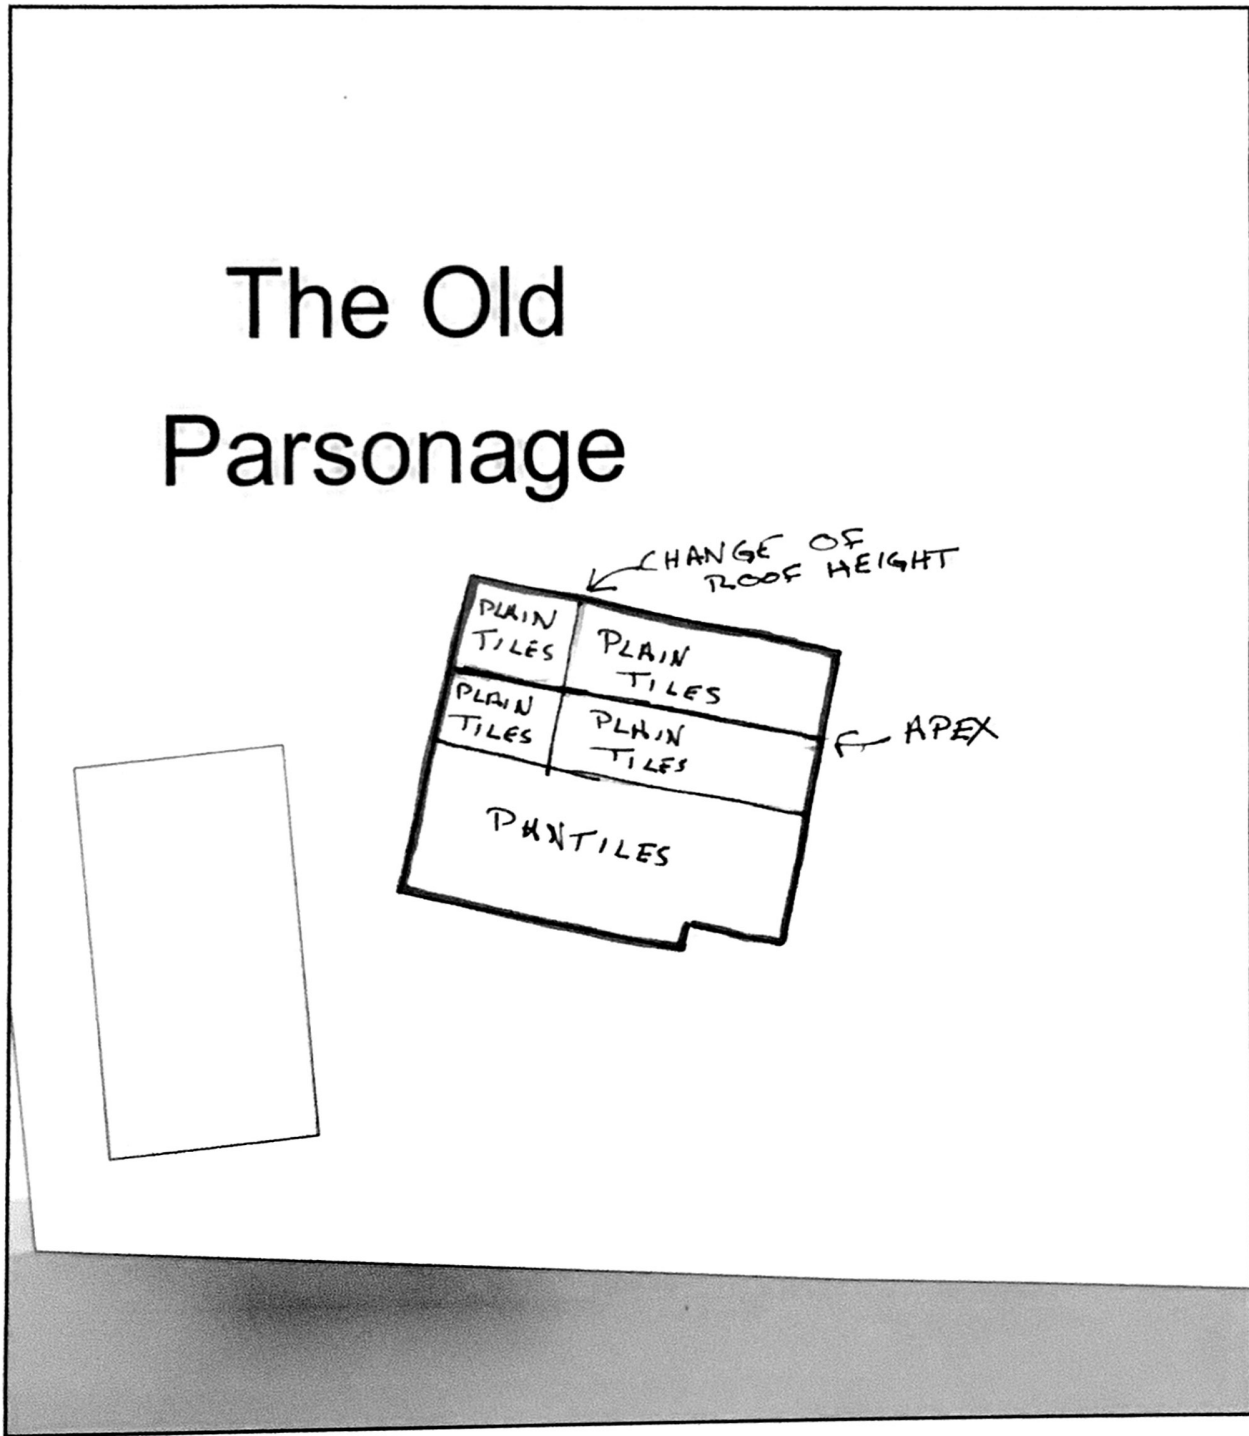

The Old Parsonage

Plan Produced for: Mid Suffolk District Council

Date Produced: 12 Aug 2021

Plan Reference Number: TORQM21224124920178

Scale: 1:200 @ A4