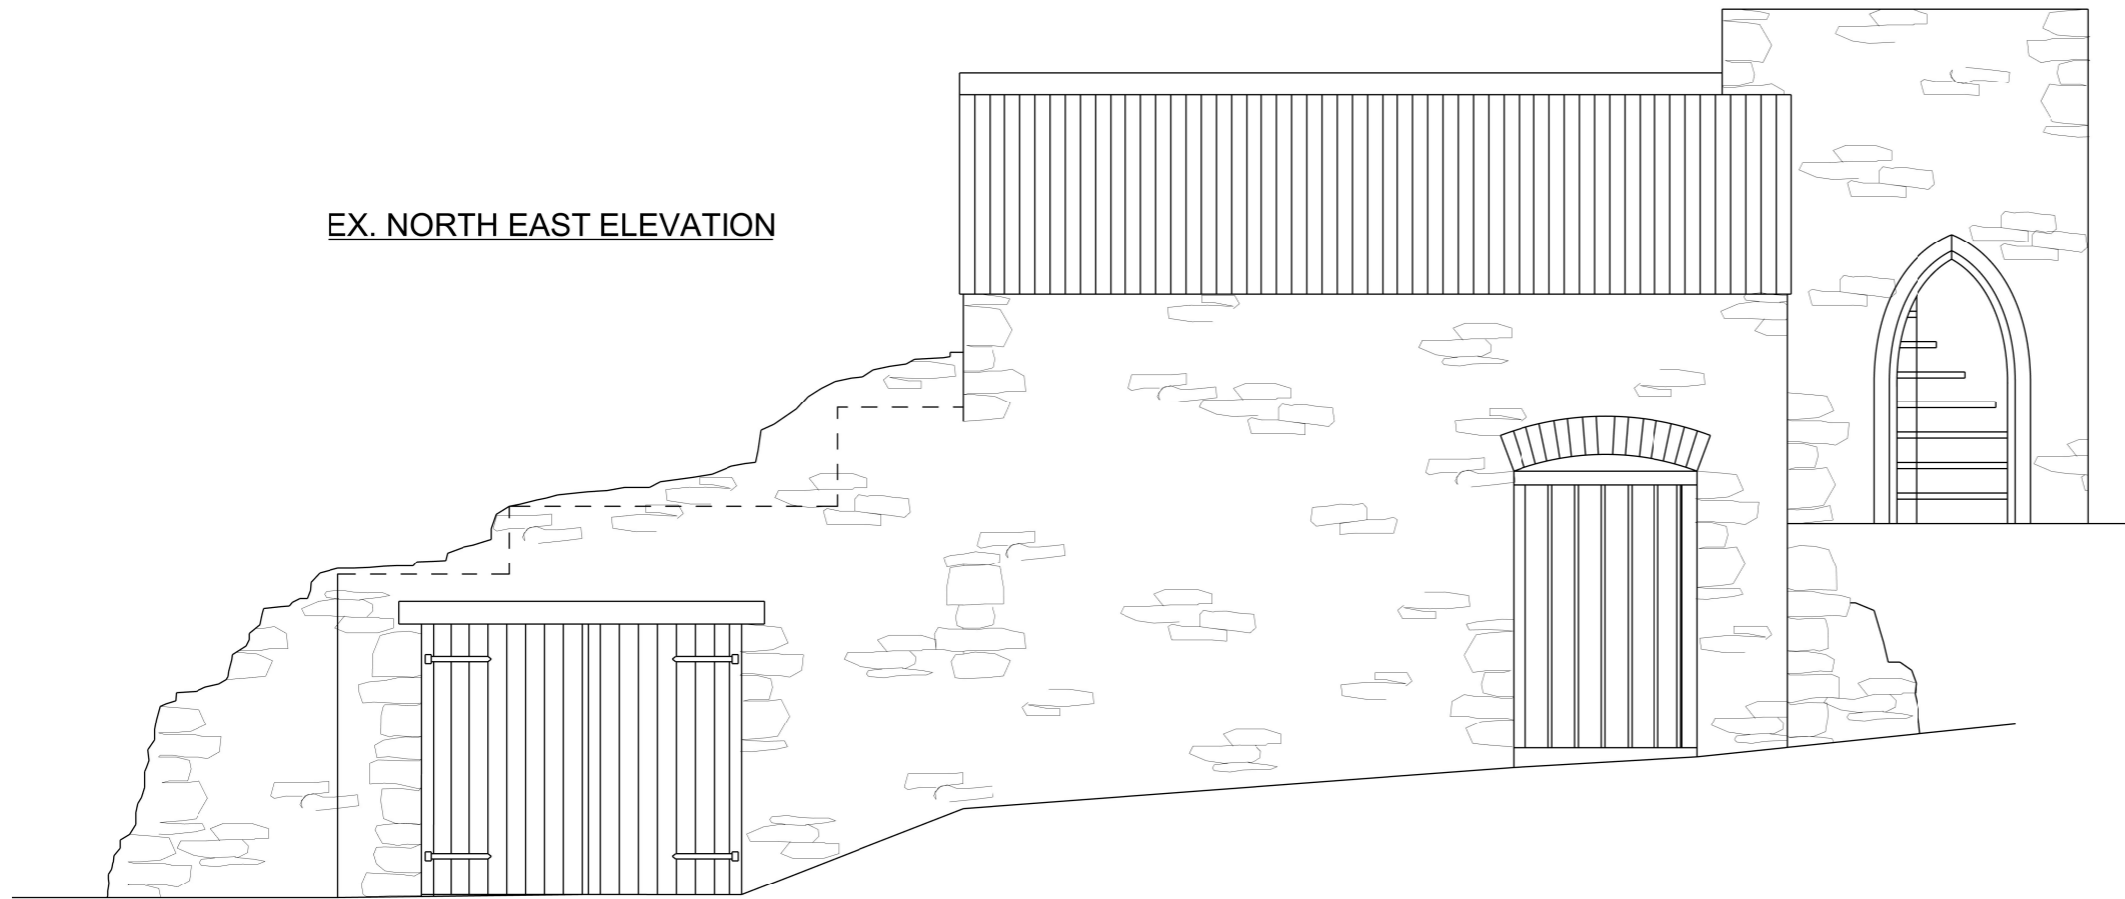

THIS DRAWING IS COPYRIGHT.
ALL DIMENSIONS TO BE CHECKED ON SITE
PRIOR TO ORDER OF MATERIALS OR
FABRICATION OF WORK. ANY DISCREPANCIES
TO BE REPORTED TO THE AGENT.
THIS DRAWING SHOULD NOT BE SCALED.

EX. SOUTH EAST ELEVATION

EX. NORTH WEST ELEVATION

EX. NORTH EAST ELEVATION

CLIENT: Mrs S Andrews

SITE: Upper Gogia
Lowes
HR3 5JG

TITLE: Conversion of existing workshop
& store to residential annexe

EXISTING SE, NE & NW ELEVS

DATE: 18th April 2019

SCALE: 1:50 @ A3

DWG No: 19 / 5045 / 0217 / 2 OF 7

REV: