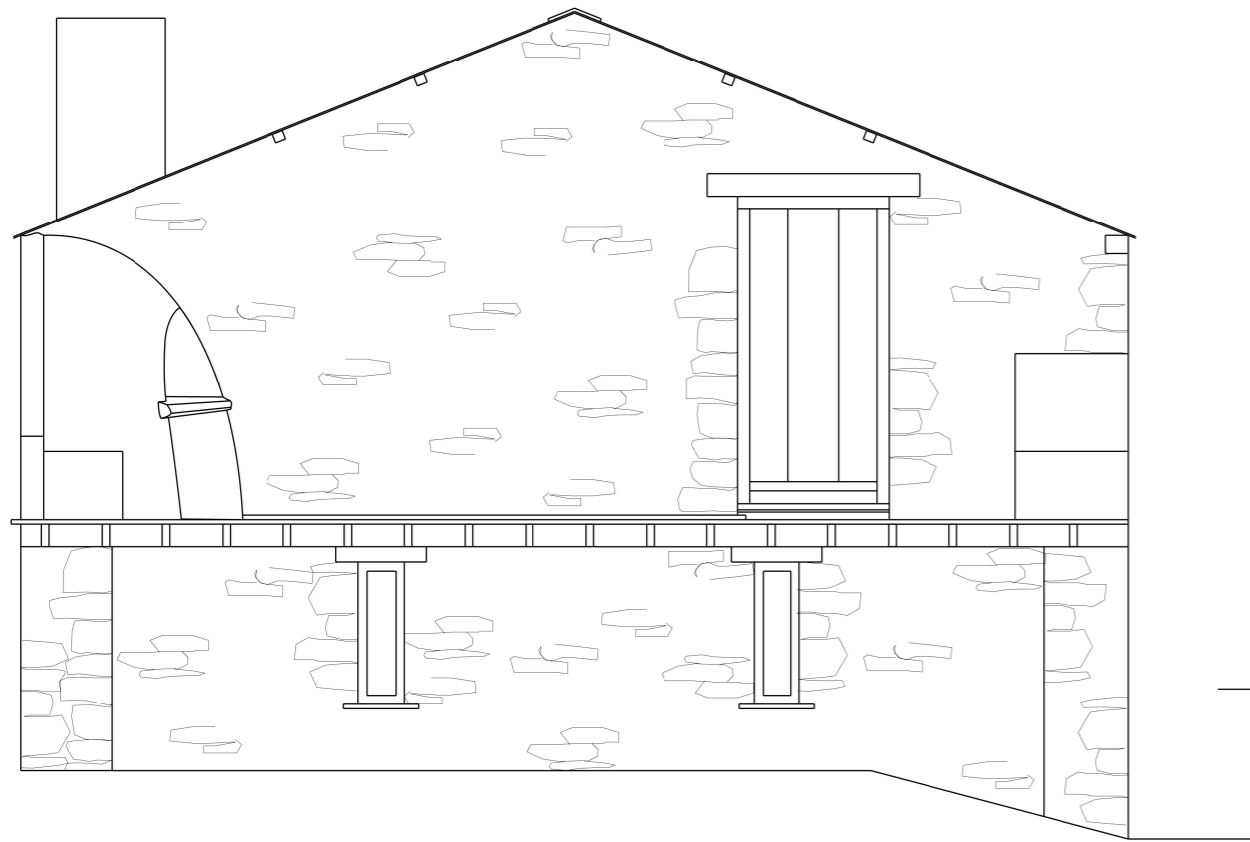

THIS DRAWING IS COPYRIGHT.
ALL DIMENSIONS TO BE CHECKED ON SITE
PRIOR TO ORDER OF MATERIALS OR
FABRICATION OF WORK. ANY DISCREPANCIES
TO BE REPORTED TO THE AGENT.
THIS DRAWING SHOULD NOT BE SCALED.

EX. SOUTH EAST ELEVATION

EX. NORTH WEST ELEVATION

EX. NORTH EAST ELEVATION

CLIENT: Mrs S Andrews

SITE: Upper Gogia
Lowes
HR3 5JG

TITLE: Conversion of existing workshop
& store to residential annexe

EXISTING SE, NE & NW ELEVS

DATE: 18th April 2019

SCALE: 1:50 @ A3

DWG No: 19 / 5045 / 0217 / 2 OF 7

REV: