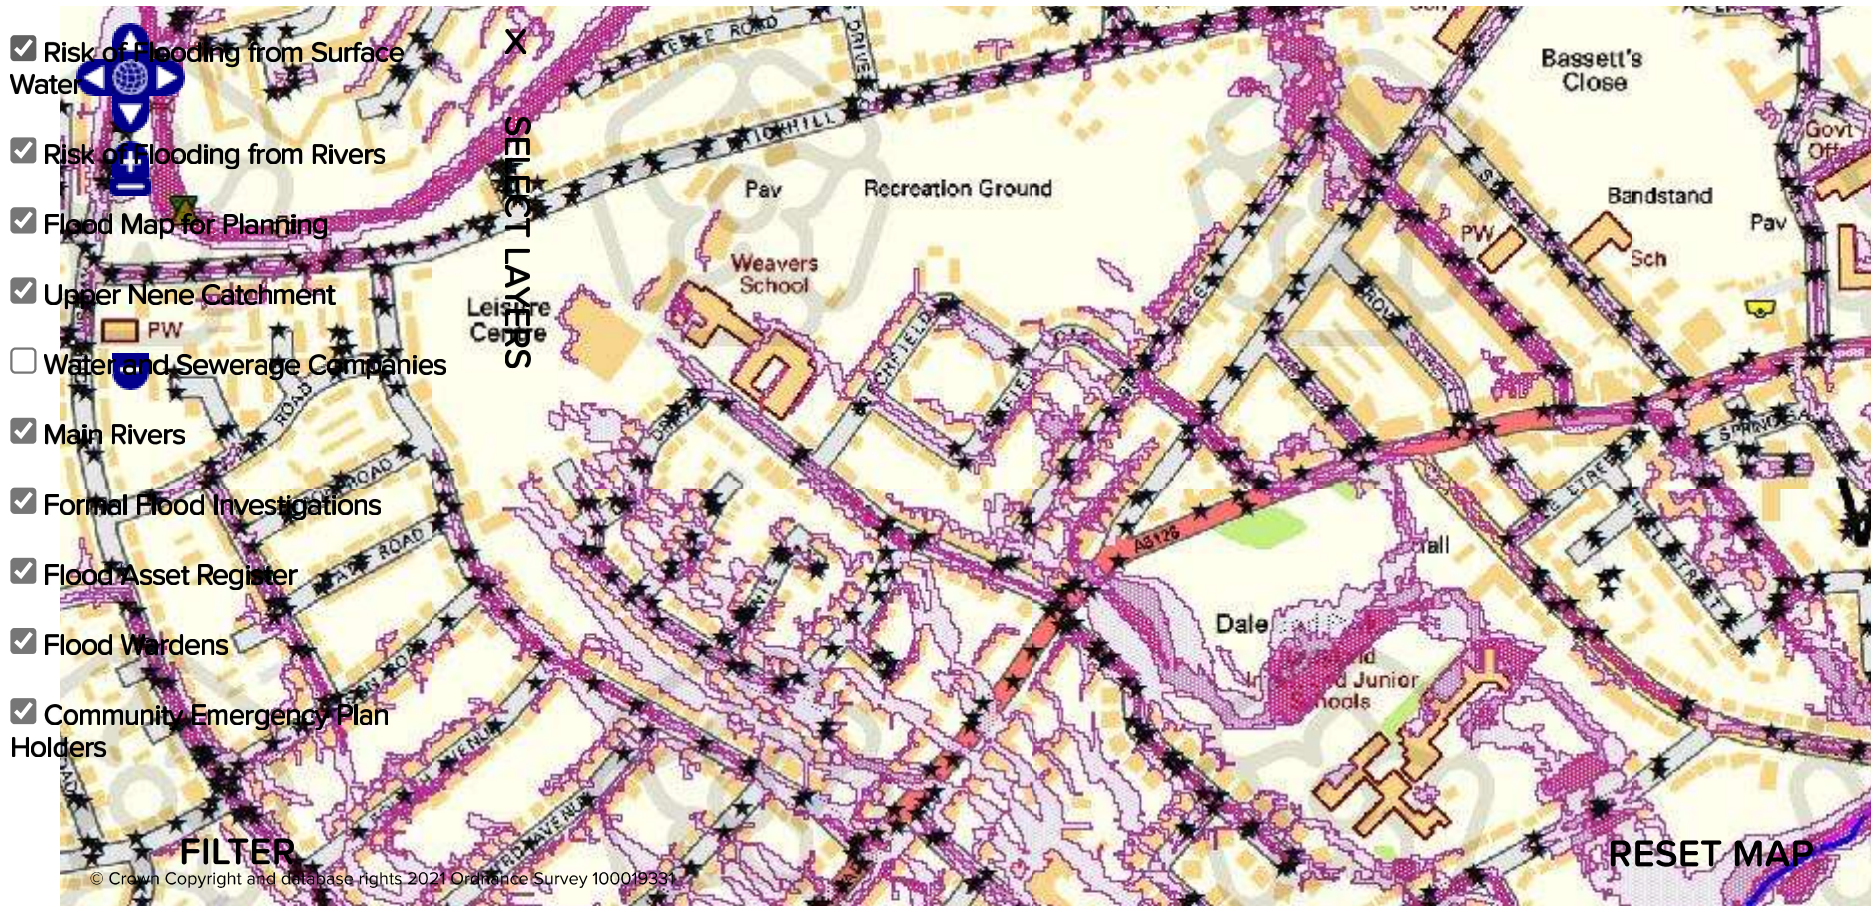

FIND POSTCODE:

NN8 3HZ

GO

FIND SETTLEMENT

GO

### Risk of Flooding from Surface Water