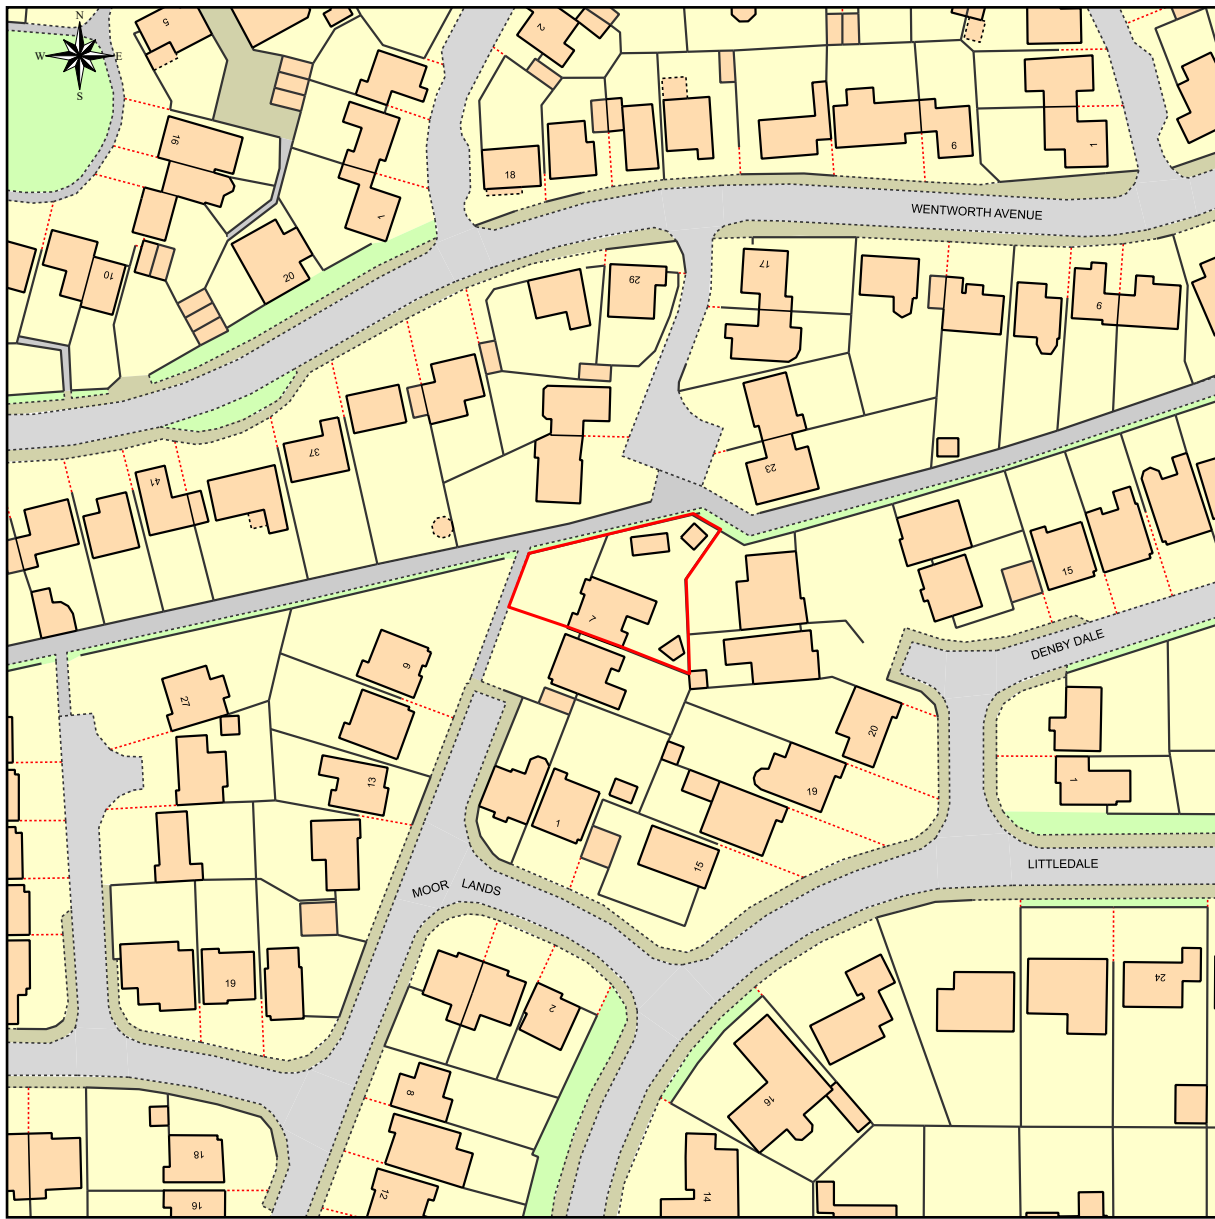

7 Moorlands, wellingborough, NN8 5QS

This Plan includes the following Licensed Data: OS MasterMap Colour PDF Location Plan by the Ordnance Survey National Geographic Database and incorporating surveyed revision available at the date of production. Reproduction in whole or in part is prohibited without the prior permission of Ordnance Survey. The representation of a road, track or path is no evidence of a right of way. The representation of features, as lines is no evidence of a property boundary. © Crown copyright and database rights, 2021. Ordnance Survey 0100031673

0m 20m 40m 60m 80m 100m

Scale: 1:1250, paper size: A4

Location Plan

emapsite[™]
plans

Prepared by: Aida McManus, 14-09-2021