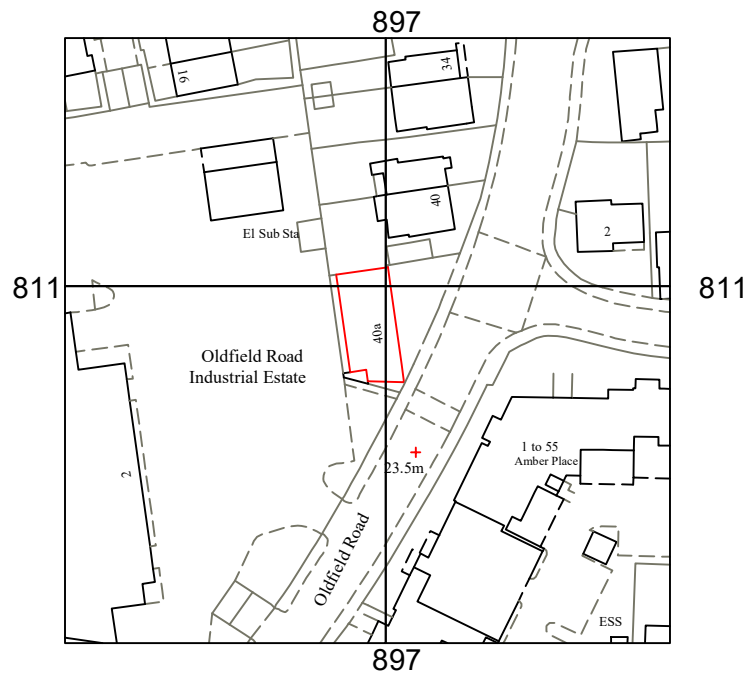

PROPOSED CHANGE OF USE AT 40A OLDFIELD ROAD, MAIDENHEAD, SL6 1TW

LOCATION PLAN

SCALE: 1:1250

1:1250

© Crown copyright and database rights 2021 OS 100035409

Reproduction in whole or in part is prohibited

without the permission of Ordnance Survey.