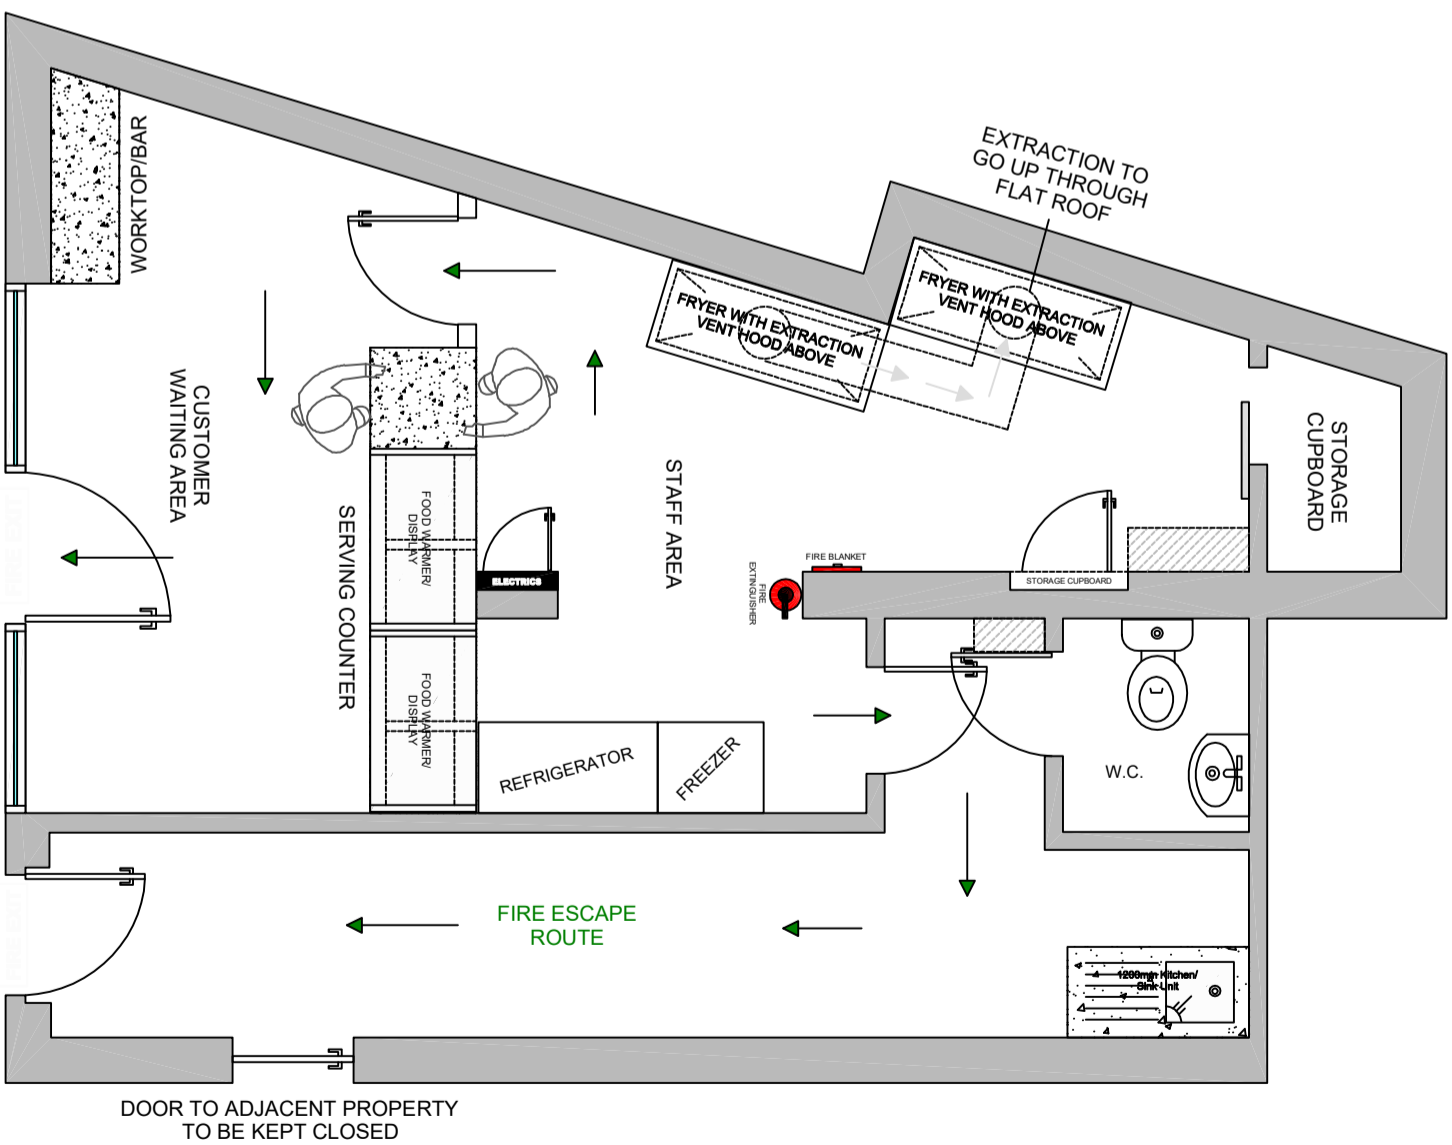

**GROUND FLOOR PLAN**  
EXISTING

**GROUND FLOOR PLAN**  
PROPOSED

PROPOSED CHANGE OF USE AT 40A OLDFIELD ROAD, MAIDENHEAD, SL6 1TW

Title: EXISTING & PROPOSED PLANS

Scale: 1:50

Date: 04/07/2021

Dwg: No: TSL/MEH/22/01