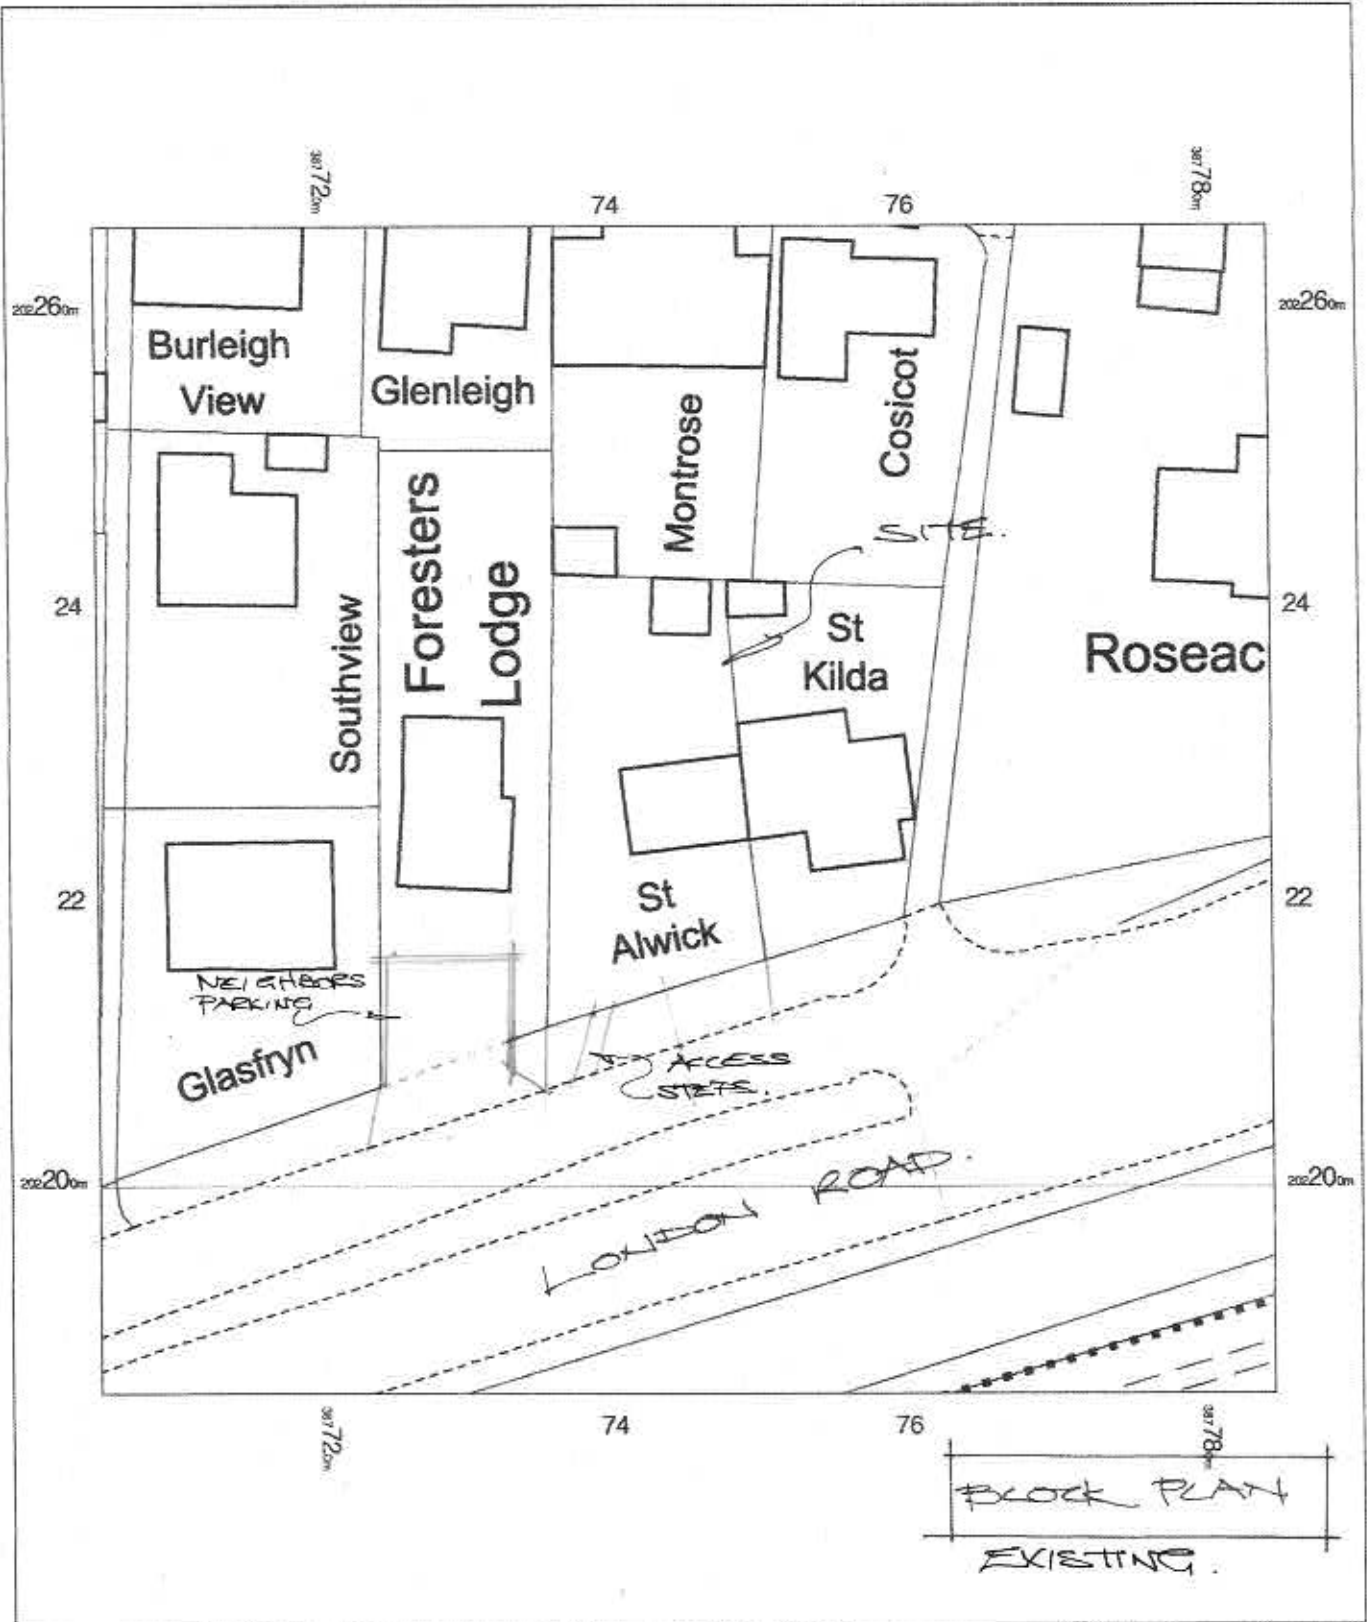

St Alwick, London Road, GL5 2TL

St Alwick  
 London Road,  
 Stroud,  
 Brimscombe,  
 Gloucestershire  
 GL5 2TL

OS MasterMap 1250/2500/10000 scale  
 Sunday, August 29, 2021, ID: MPMBW-00986967  
[www.blackwelmapping.co.uk](http://www.blackwelmapping.co.uk)

1:500 scale print at A4, Centre: 387745 E 202226 N

© Crown Copyright Ordnance Survey. Licence no. 100041041

**BLACKWELL'S**  
 MAPPING SERVICES  
 PERSONAL & PROFESSIONAL MAPPING  
[www.blackwelmapping.co.uk](http://www.blackwelmapping.co.uk)