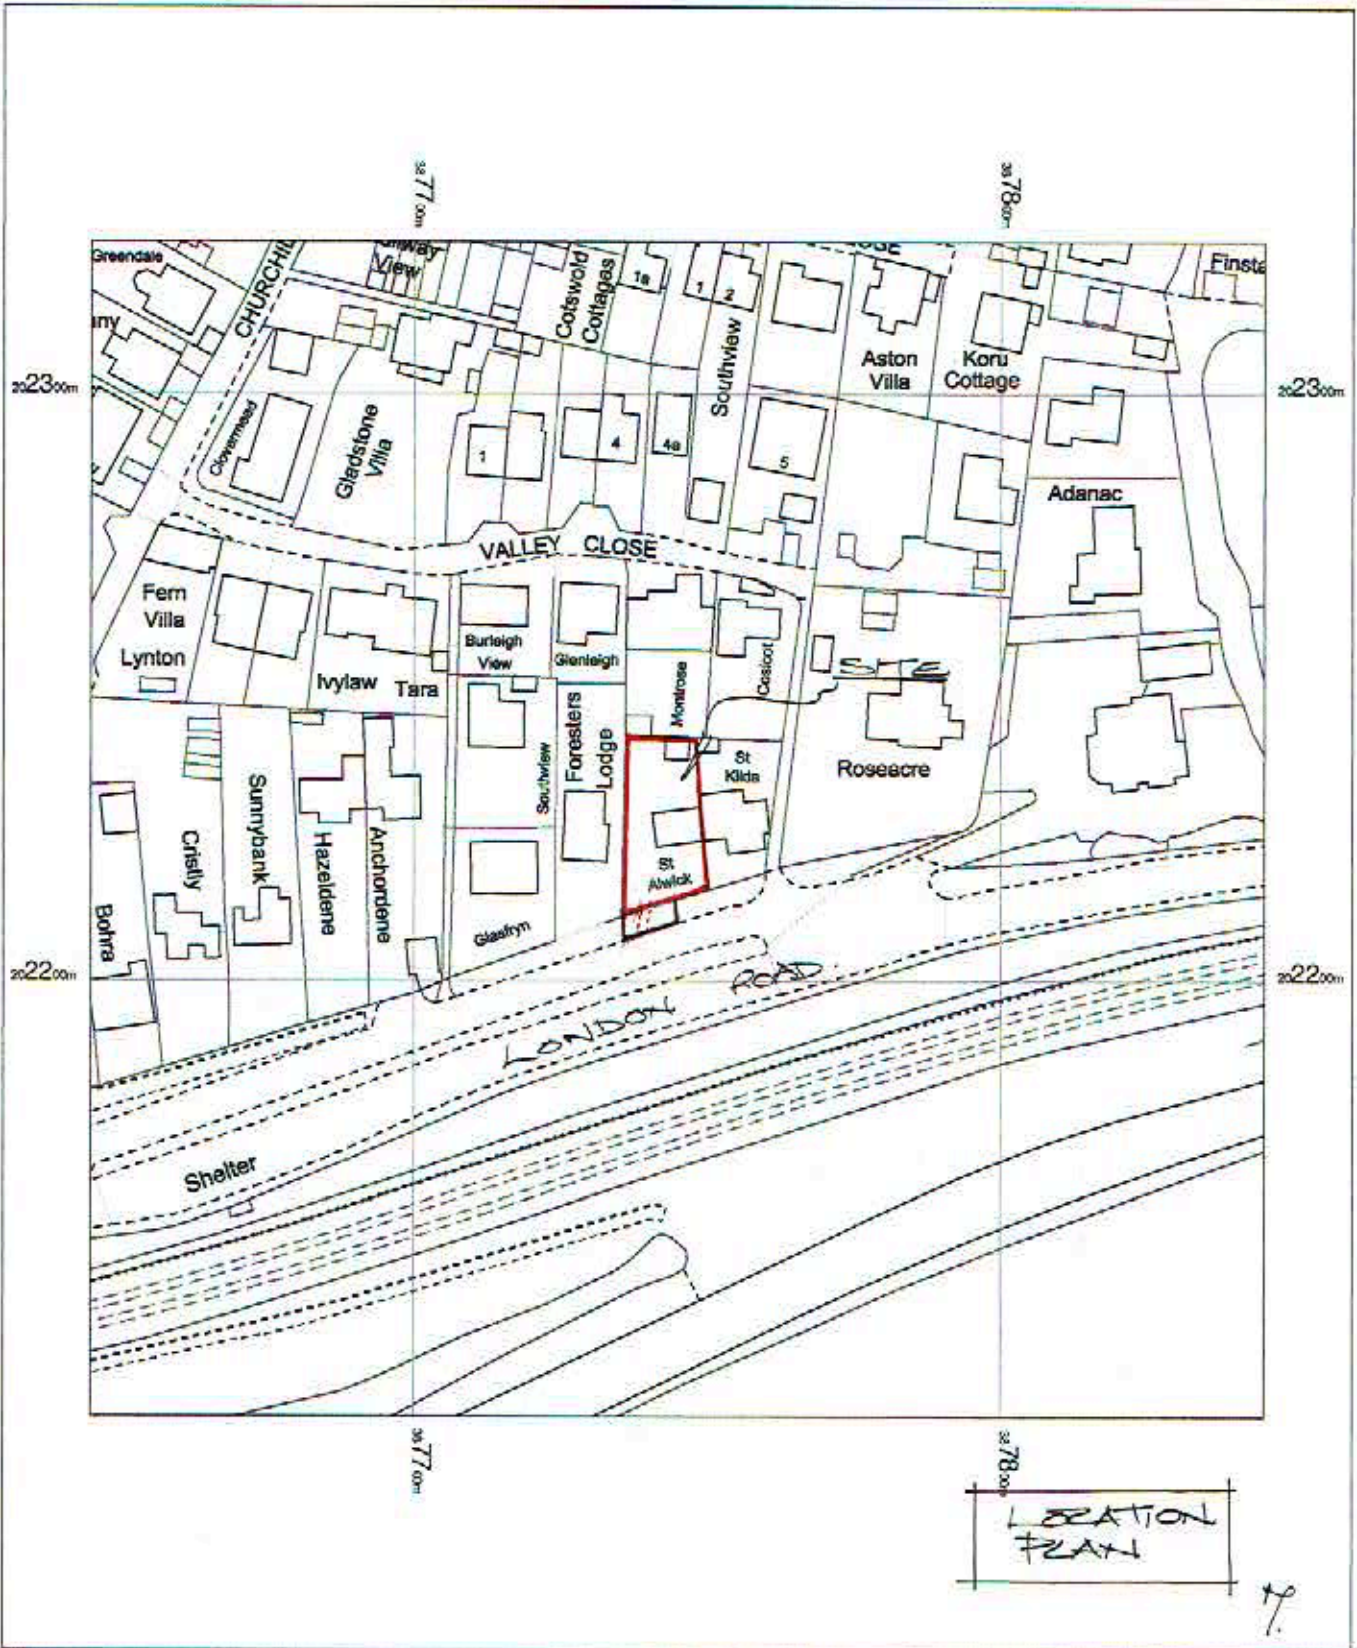

St Alwick, London Road, GL5 2TL

St Alwick
 London Road,
 Stroud,
 Brimscombe,
 Gloucestershire
 GL5 2TL

OS MasterMap 1250/2500/10000 scale
 Sunday, August 29, 2021, ID: MPMBW-0086666
 www.blackwellmapping.co.uk

1:1250 scale print at A4, Centre: 367745 E, 202226 N

© Crown Copyright, Ordnance Survey. Licence no. 100041041

BLACKWELL'S
 MAPPING SERVICES
 PERSONAL & PROFESSIONAL MAPPING
 www.blackwellmapping.co.uk

TEL: 0800 151 2612
 maps@blackwell.co.uk