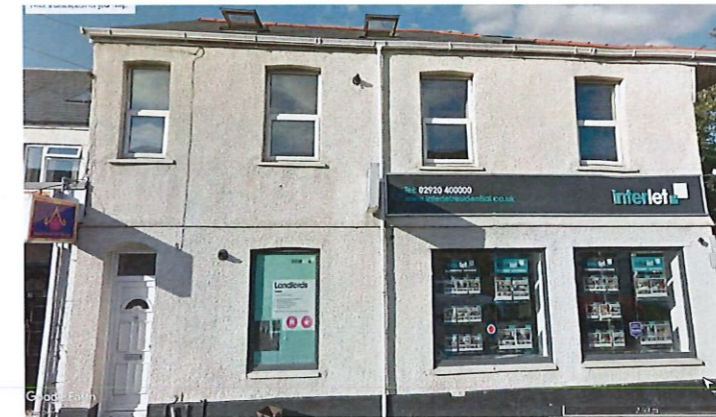

PHOTOS—EXISTING

SITE LOCATION PLAN 1:1250

THE SITE

NORTH

DTB DESIGN

TEMPLE COURT 13a CATHEDRAL ROAD
CARDIFF CF11 9HA
TEL 029 2035 0365
dtbdesignservices@gmail.com

--

REVISIONS

DTB DESIGN Architectural & Property Development Consultants

DESCRIPTION
DEVELOPMENT AT
14 MUNDY PLACE CARDIFF

JULY 2021	CWD2/1
-----------	--------