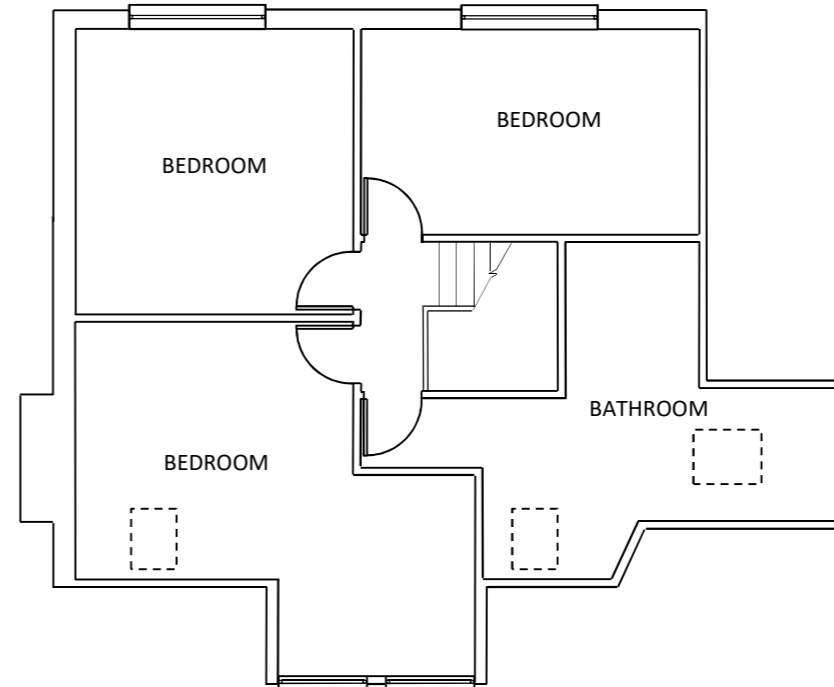

EXISTING
LAYOUT

PROPOSED
LAYOUT

0 10m

Scale 1:100

16 Burses Way, Hutton,
Brentwood, Essex

Existing & Proposed
Layout – First Floor

Scale 1:100 @ A3

Date 8 Sep 2021