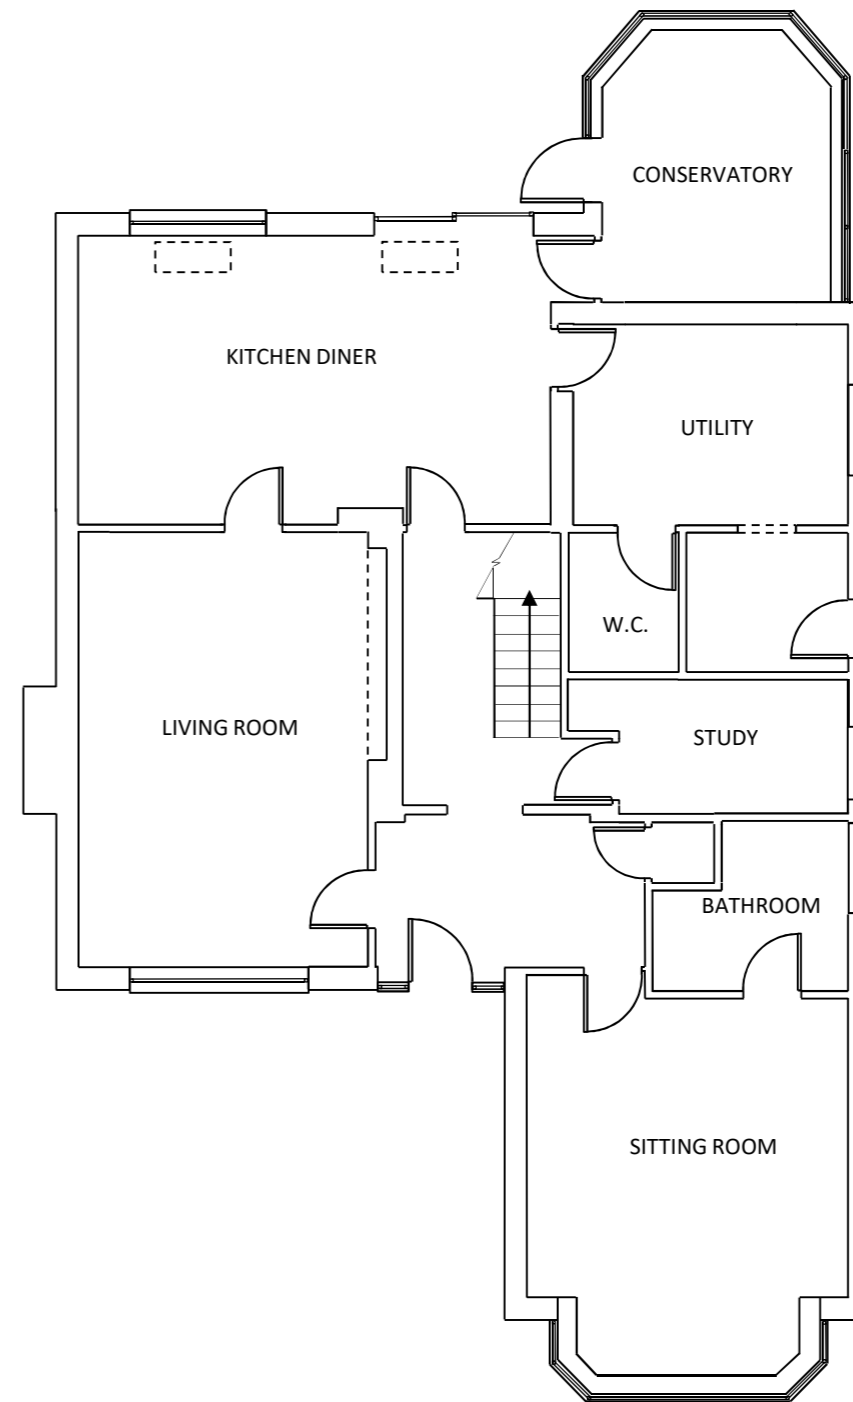

EXISTING LAYOUT

PROPOSED LAYOUT

0 10m

Scale 1:100

16 Burses Way, Hutton,  
Brentwood, Essex

Existing & Proposed  
Layout – Ground Floor

Scale 1:100 @ A3

Date 8 Sep 2021

Dwg No. GW16B-005/1