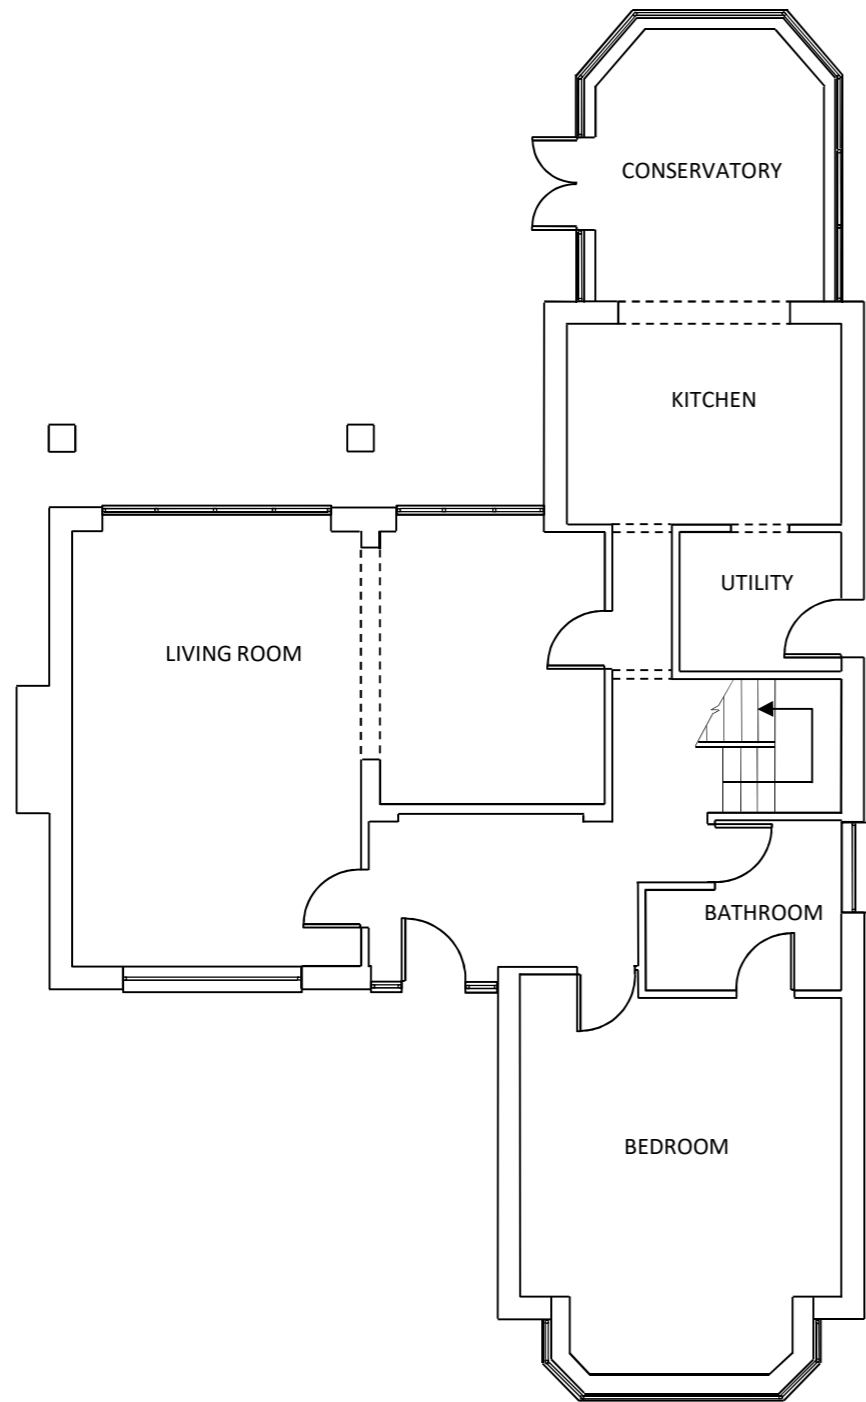

EXISTING LAYOUT

PROPOSED LAYOUT

0 10m

Scale 1:100

16 Burses Way, Hutton,  
Brentwood, Essex

Existing & Proposed  
Layout – Ground Floor

Scale 1:100 @ A3

Date 8 Sep 2021

Dwg No. GW16B-005/1