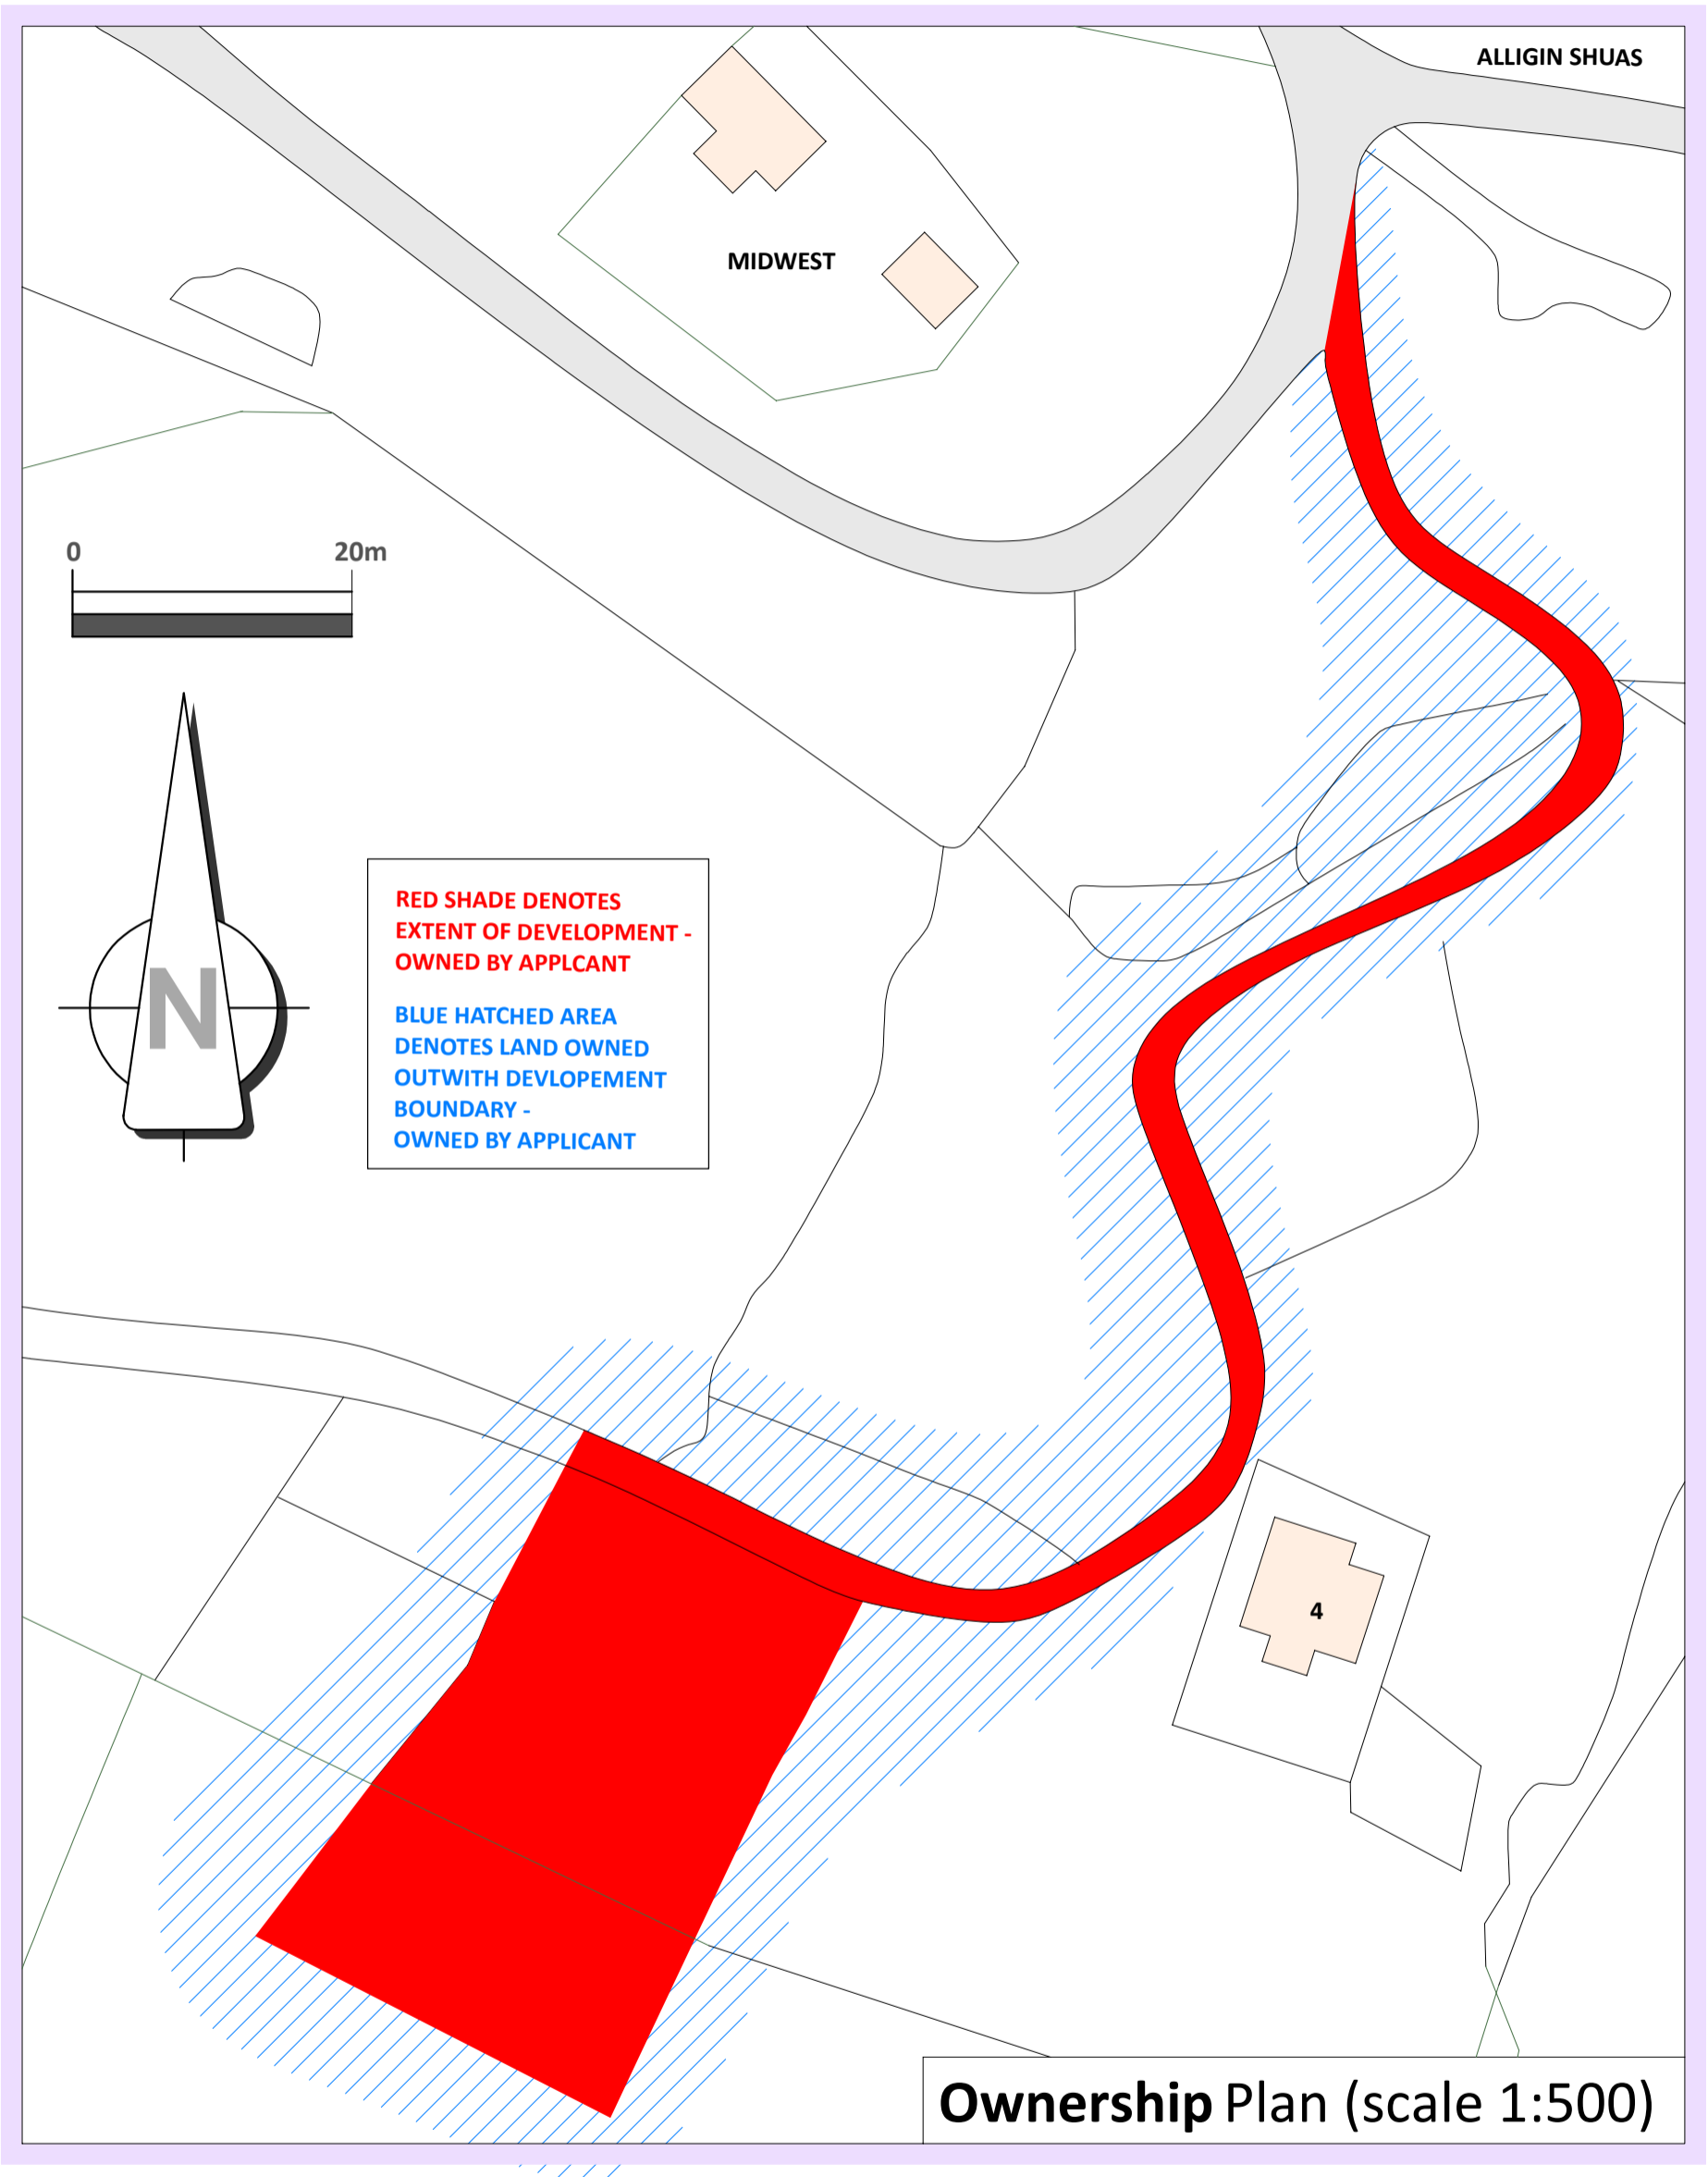

Wester Alligan, Torridon

DATE	SCALE	DRG. NO.
AUG 2021	1:500 (A3)	HEND / PL / OP

Proposed erection of dwelling-house
at Wester Alligan, Torridon, Achnasheen,
IV22 2HD For Mr G.Henderson

S Reid Design

CHARTERED ARCHITECTURAL DESIGN SERVICE