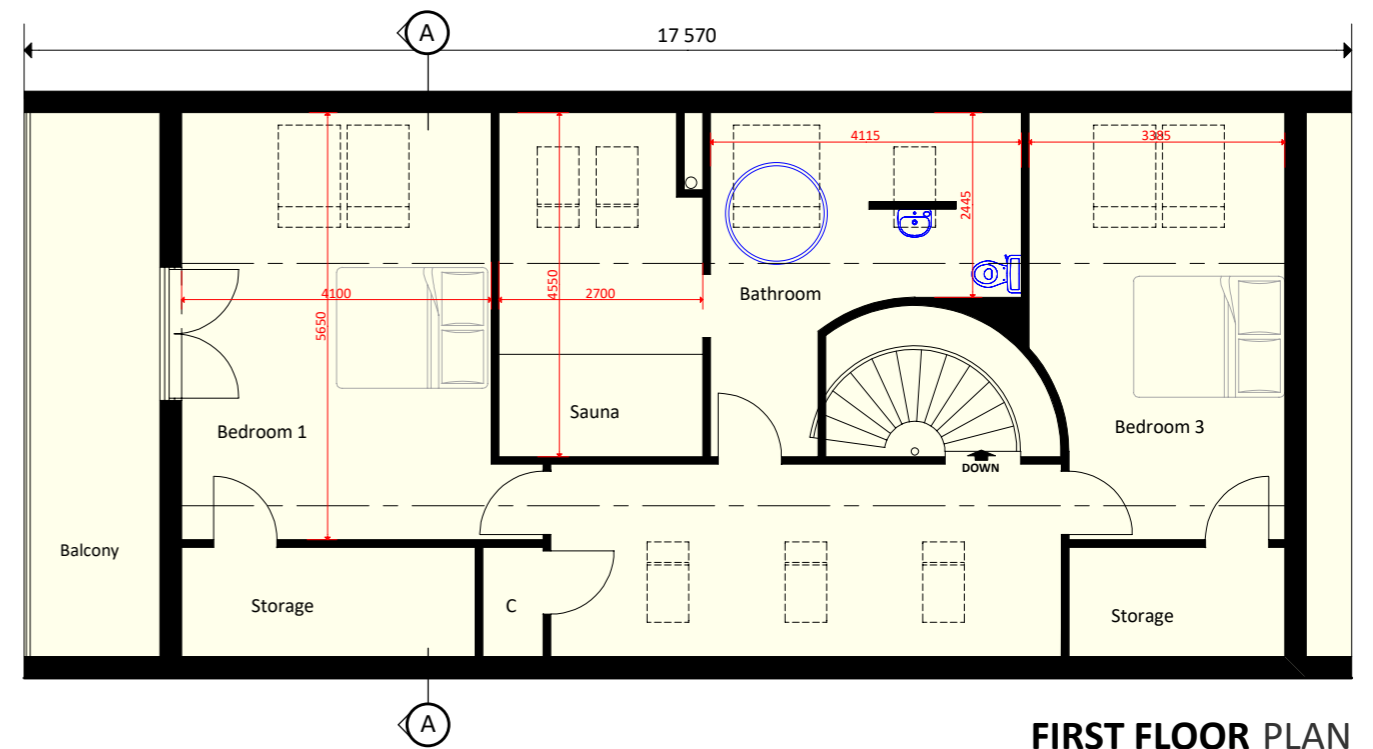

Wester Alligan, Torridon

DATE	SCALE	DRG. NO.
AUG 2021	1:100 (A3)	HEND / PL / 02

Proposed erection of dwelling-house
at Wester Alligan, Torridon
For Mr G.Henderson

Floor Plans

S Reid Design

CHARTERED ARCHITECTURAL DESIGN SERVICE