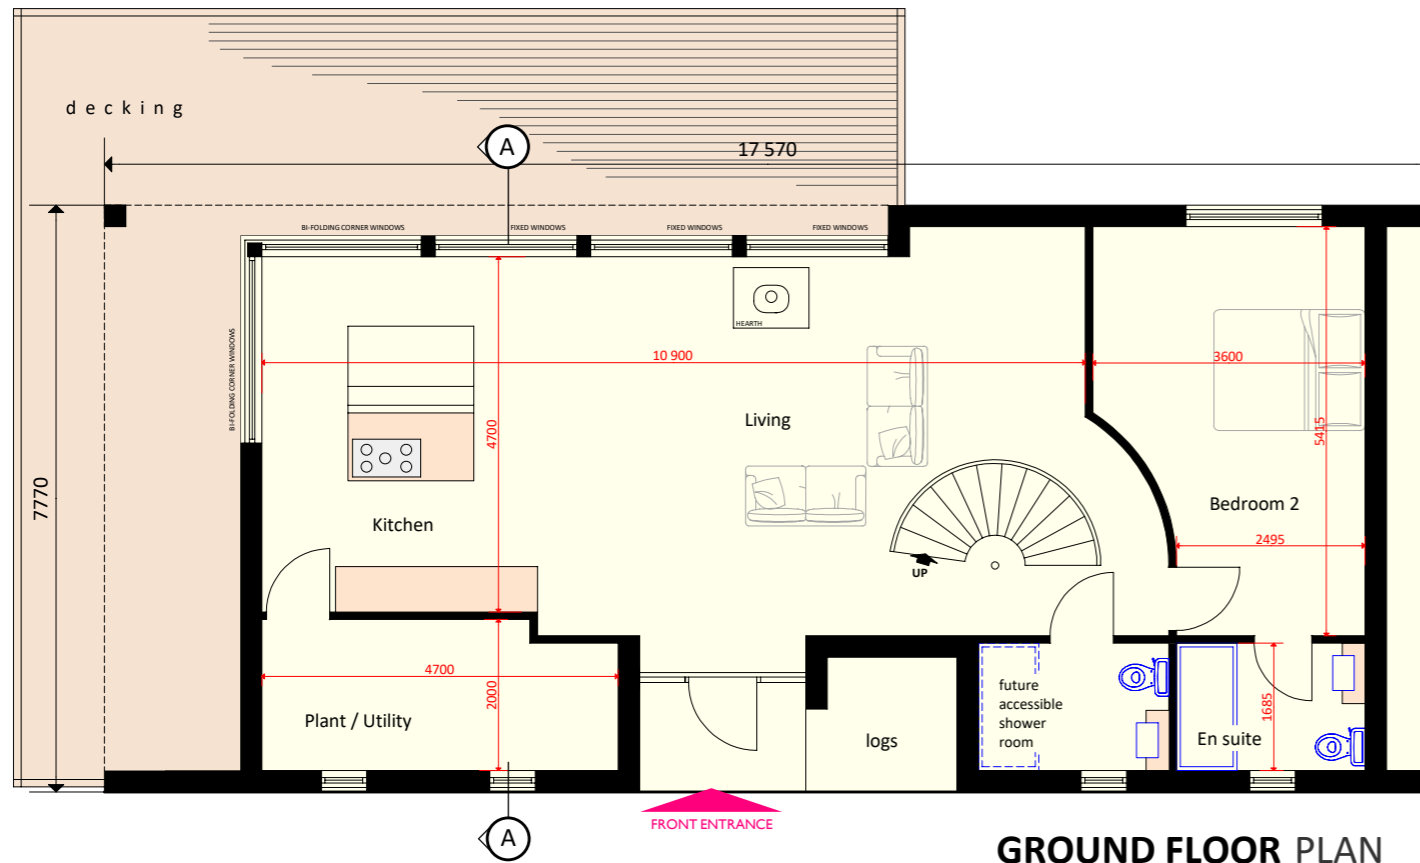

Wester Alligan, Torridon

DATE	SCALE	DRG. NO.
AUG 2021	1:100 (A3)	HEND / PL / 02

Proposed erection of dwelling-house
at Wester Alligan, Torridon
For Mr G.Henderson

Floor Plans

S Reid Design

CHARTERED ARCHITECTURAL DESIGN SERVICE