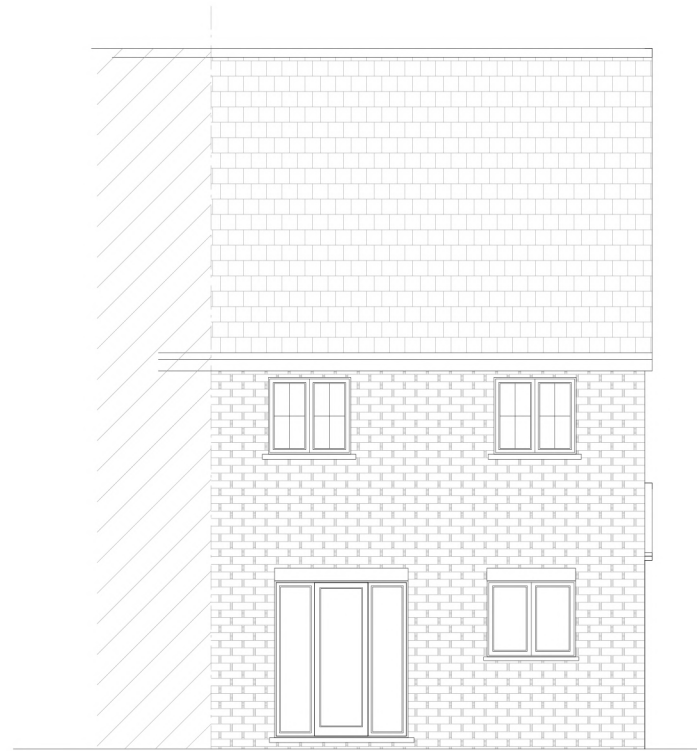

Right Elevation

Rear Elevation

Front Elevation

Left Elevation

H A Planning
67 Cleevemount Road
Cheltenham
Gloucestershire
GL52 3HD
07500 555495

Description:
REVISED Existing
Elevations

Drawn: AVB

Job: 900403

Scale @ A3:

1:100

Date:

14.09.21

Dwg No:

AE-02(900403)001