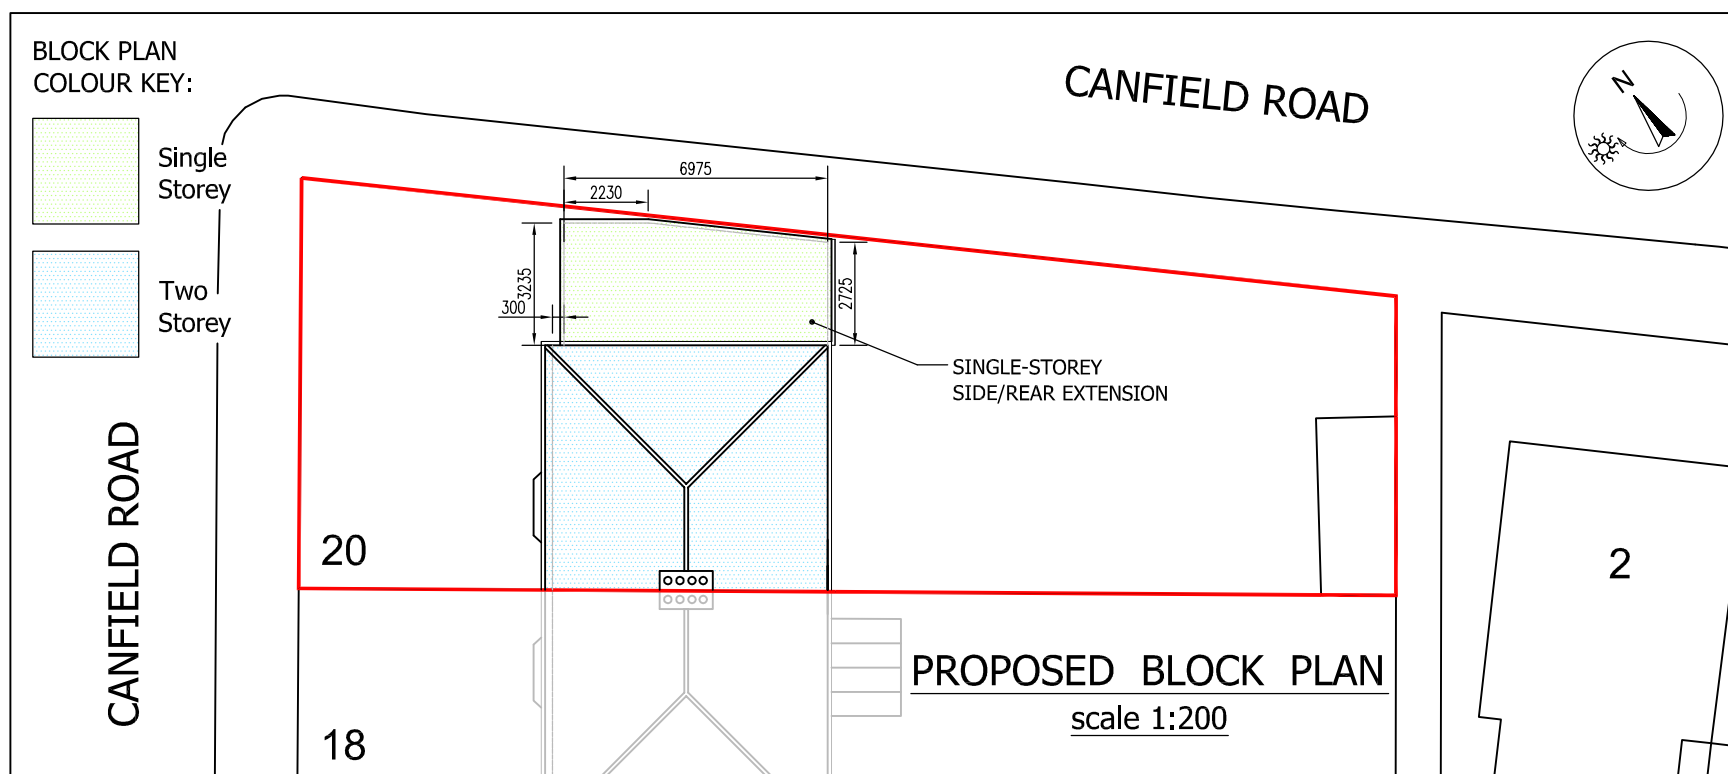

CADGUYS ARCHITECTURAL SERVICES

18 Cranmore Road,
Chislehurst, Kent, BR7 6ES
T: 0751 20 90 919
E: Cadguys@mail.com
W: www.cadguys.co.uk

07512090919
www.cadguys.co.uk
cadguys@mail.com

Project
20 Canfield Road, Brighton, BN2 4DN

Drawing Title
Location and Block Plans

Date	Scale	Project No.	Drawing No.	Drawn by/Checked by
AUG-2021	1:100 / A3	CG-188	PL/ 01	SM

Rev	Date	Details
A	060821	PD Scheme