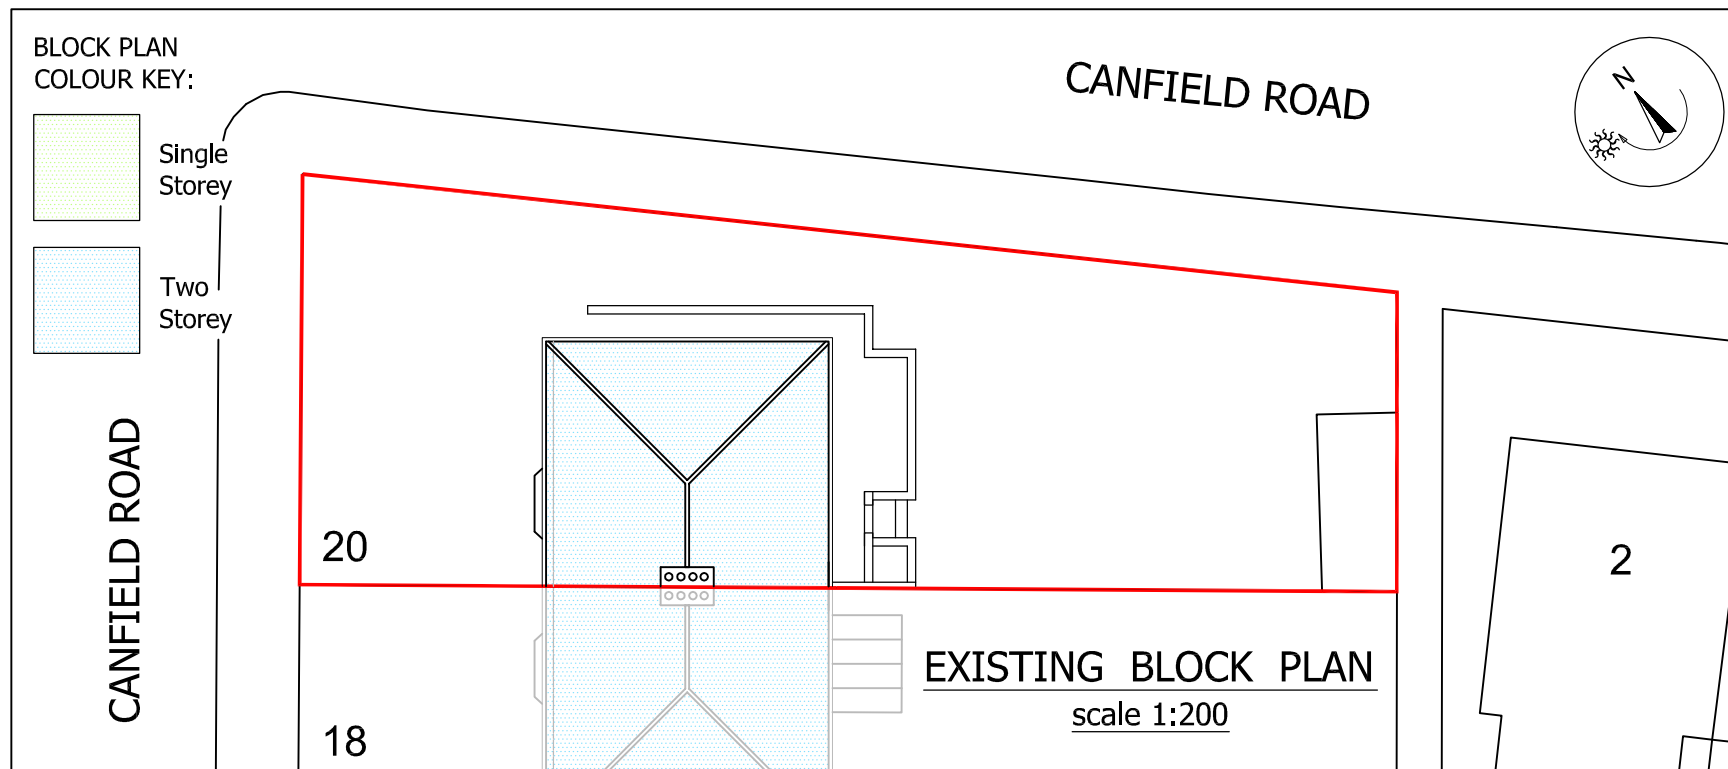

CADGUYS ARCHITECTURAL SERVICES

18 Cranmore Road,
Chislehurst, Kent, BR7 6ES
T: 0751 20 90 919
E: Cadguys@mail.com
W: www.cadguys.co.uk

07512090919
www.cadguys.co.uk
cadguys@mail.com

Project
20 Canfield Road, Brighton, BN2 4DN

Drawing Title
Location and Block Plans

Date	Scale	Project No.	Drawing No.	Drawn by/Checked by
AUG-2021	1:100 / A3	CG-188	PL/ 01	SM

Rev	Date	Details
A	060821	PD Scheme