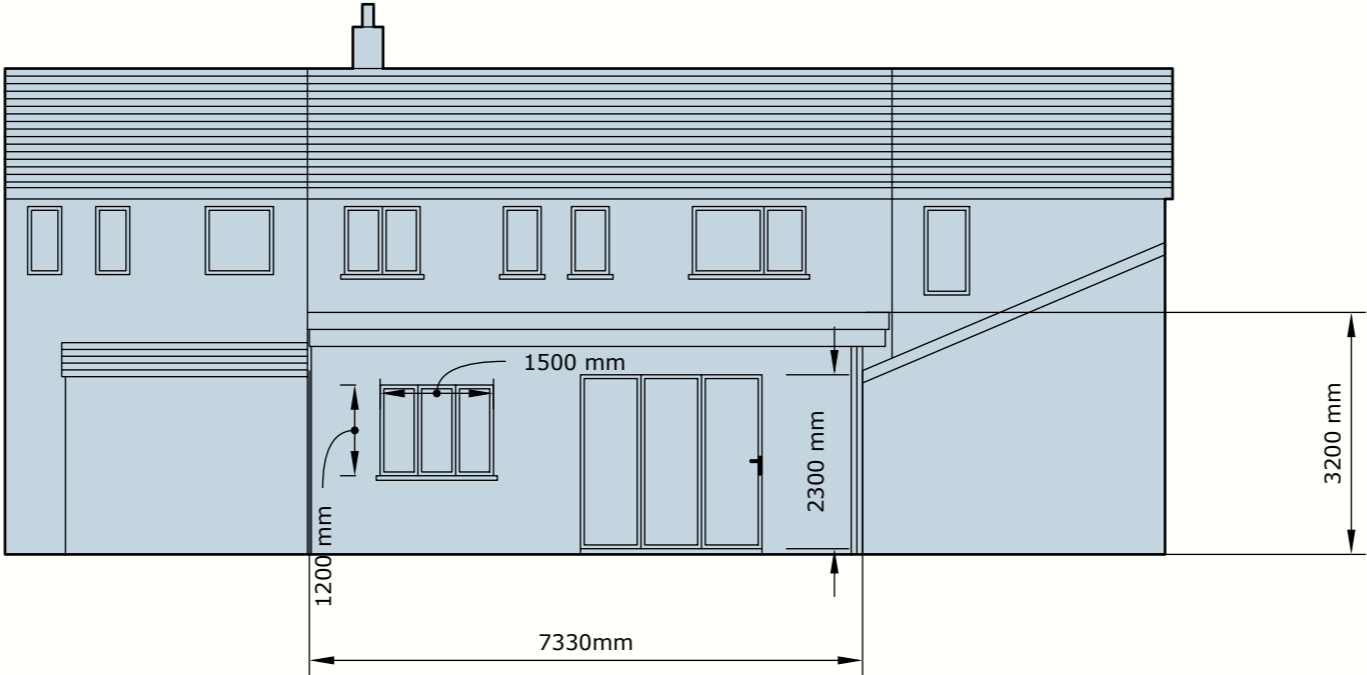

Proposed front elevation

1a Ladyhill  
Usk  
Monmouthshire  
NP15 1SH

Elevations - Proposed  
Scale - 1:100 @ A3

Proposed rear elevation

Drawing number:  
MF/LH/EPO1  
Revision:  
A  
Issue date:  
23/8/21