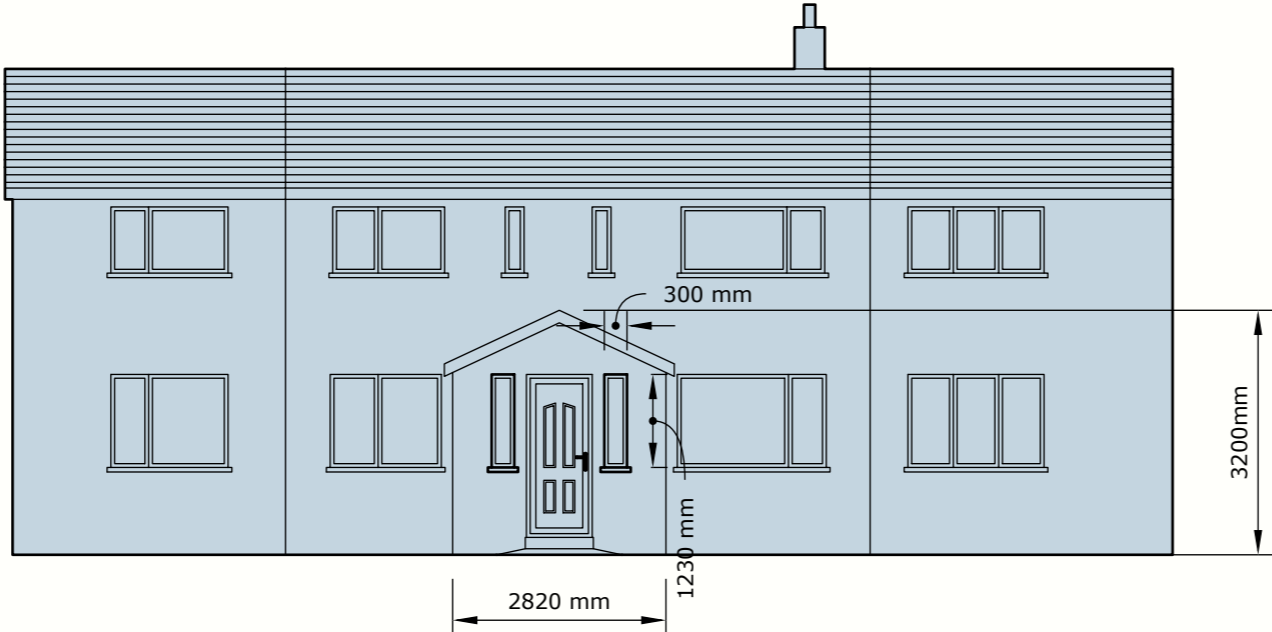

Proposed front elevation

1a Ladyhill  
Usk  
Monmouthshire  
NP15 1SH

Elevations - Proposed  
Scale - 1:100 @ A3

Proposed rear elevation

Drawing number:  
MF/LH/EPO1  
Revision:  
A  
Issue date:  
23/8/21