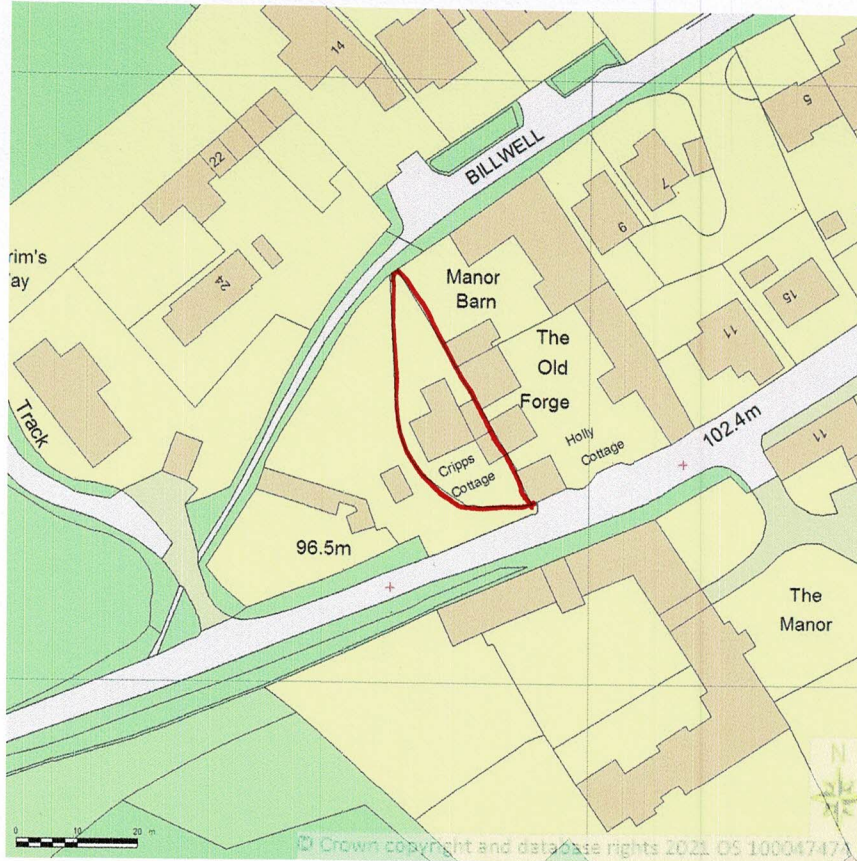

SITE LOCATION PLAN
AREA 2 HA
SCALE: 1:1250 on A4
CENTRE COORDINATES: 469275 , 208541

Supplied by Streetwise Maps Ltd
www.streetwise.net
Licence No: 100047474
08:55:51 03/06/2021