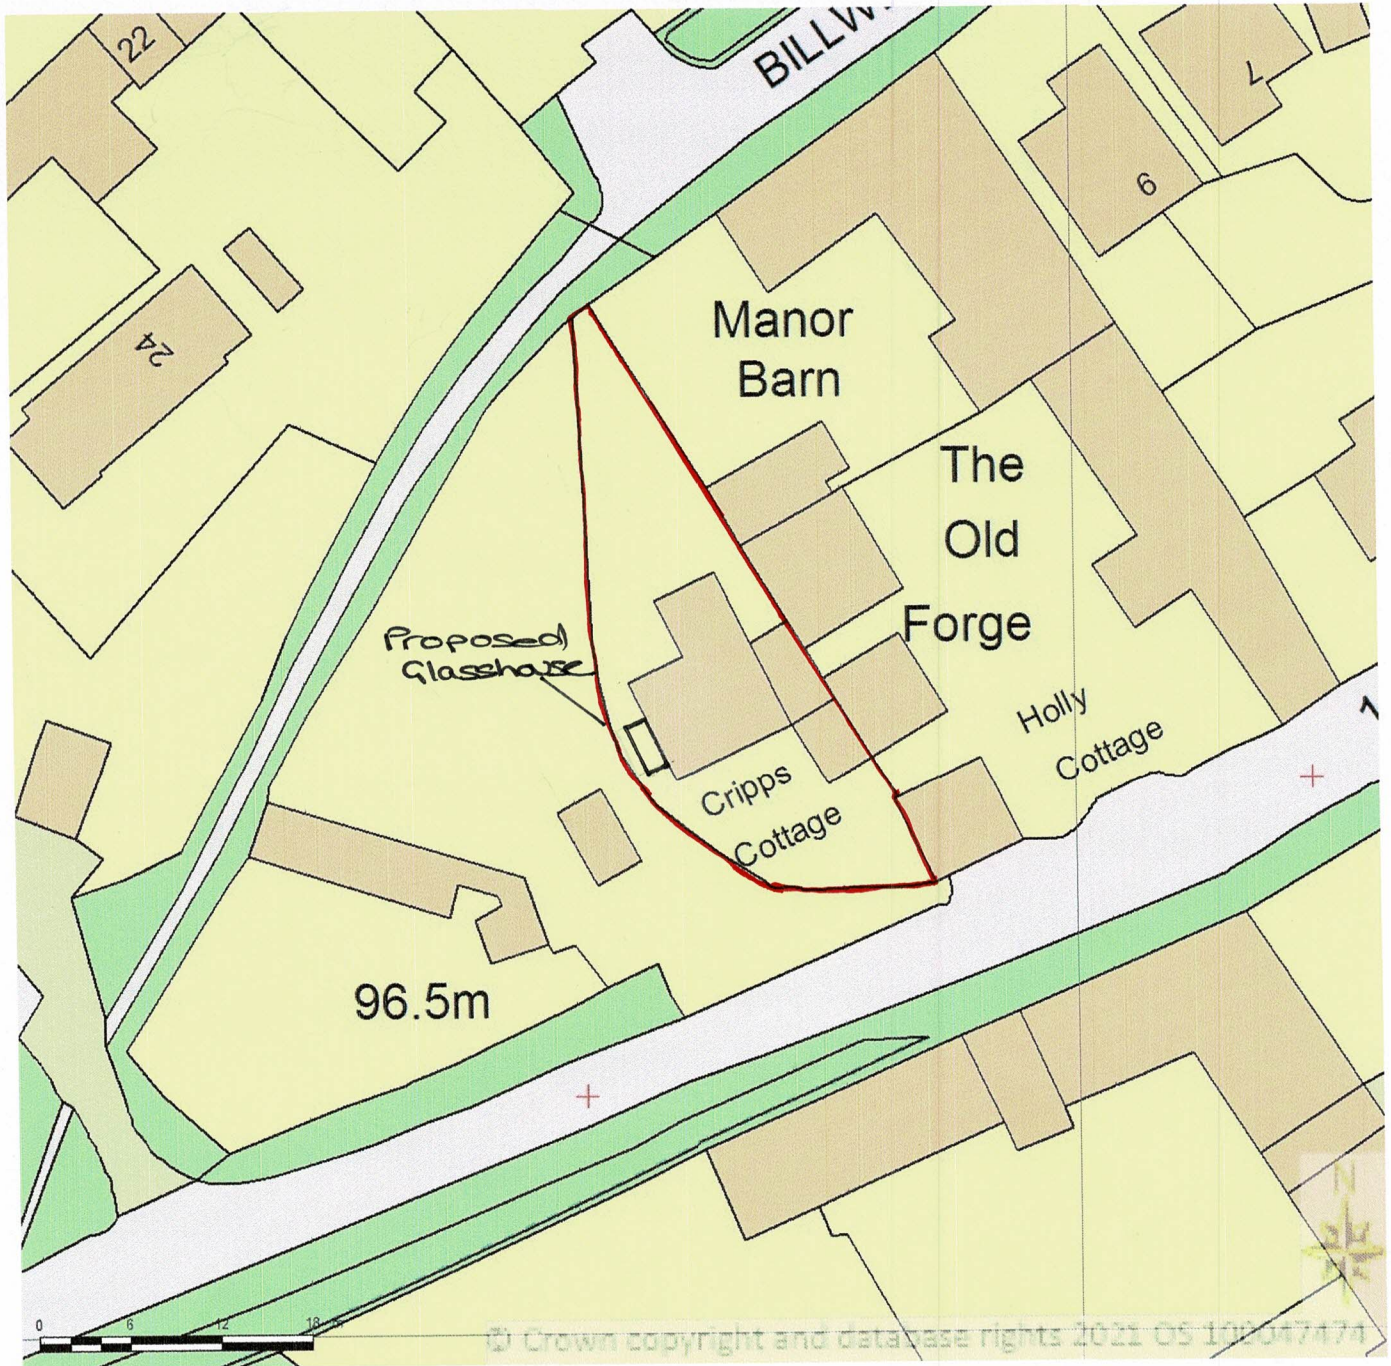

BLOCK/SITE PLAN  
AREA 90m x 90m  
SCALE: 1:500 on A4  
CENTRE COORDINATES: 469275 , 208543

Supplied by Streetwise Maps Ltd  
[www.streetwise.net](http://www.streetwise.net)  
Licence No: 100047474  
08:55:48 03/06/2021