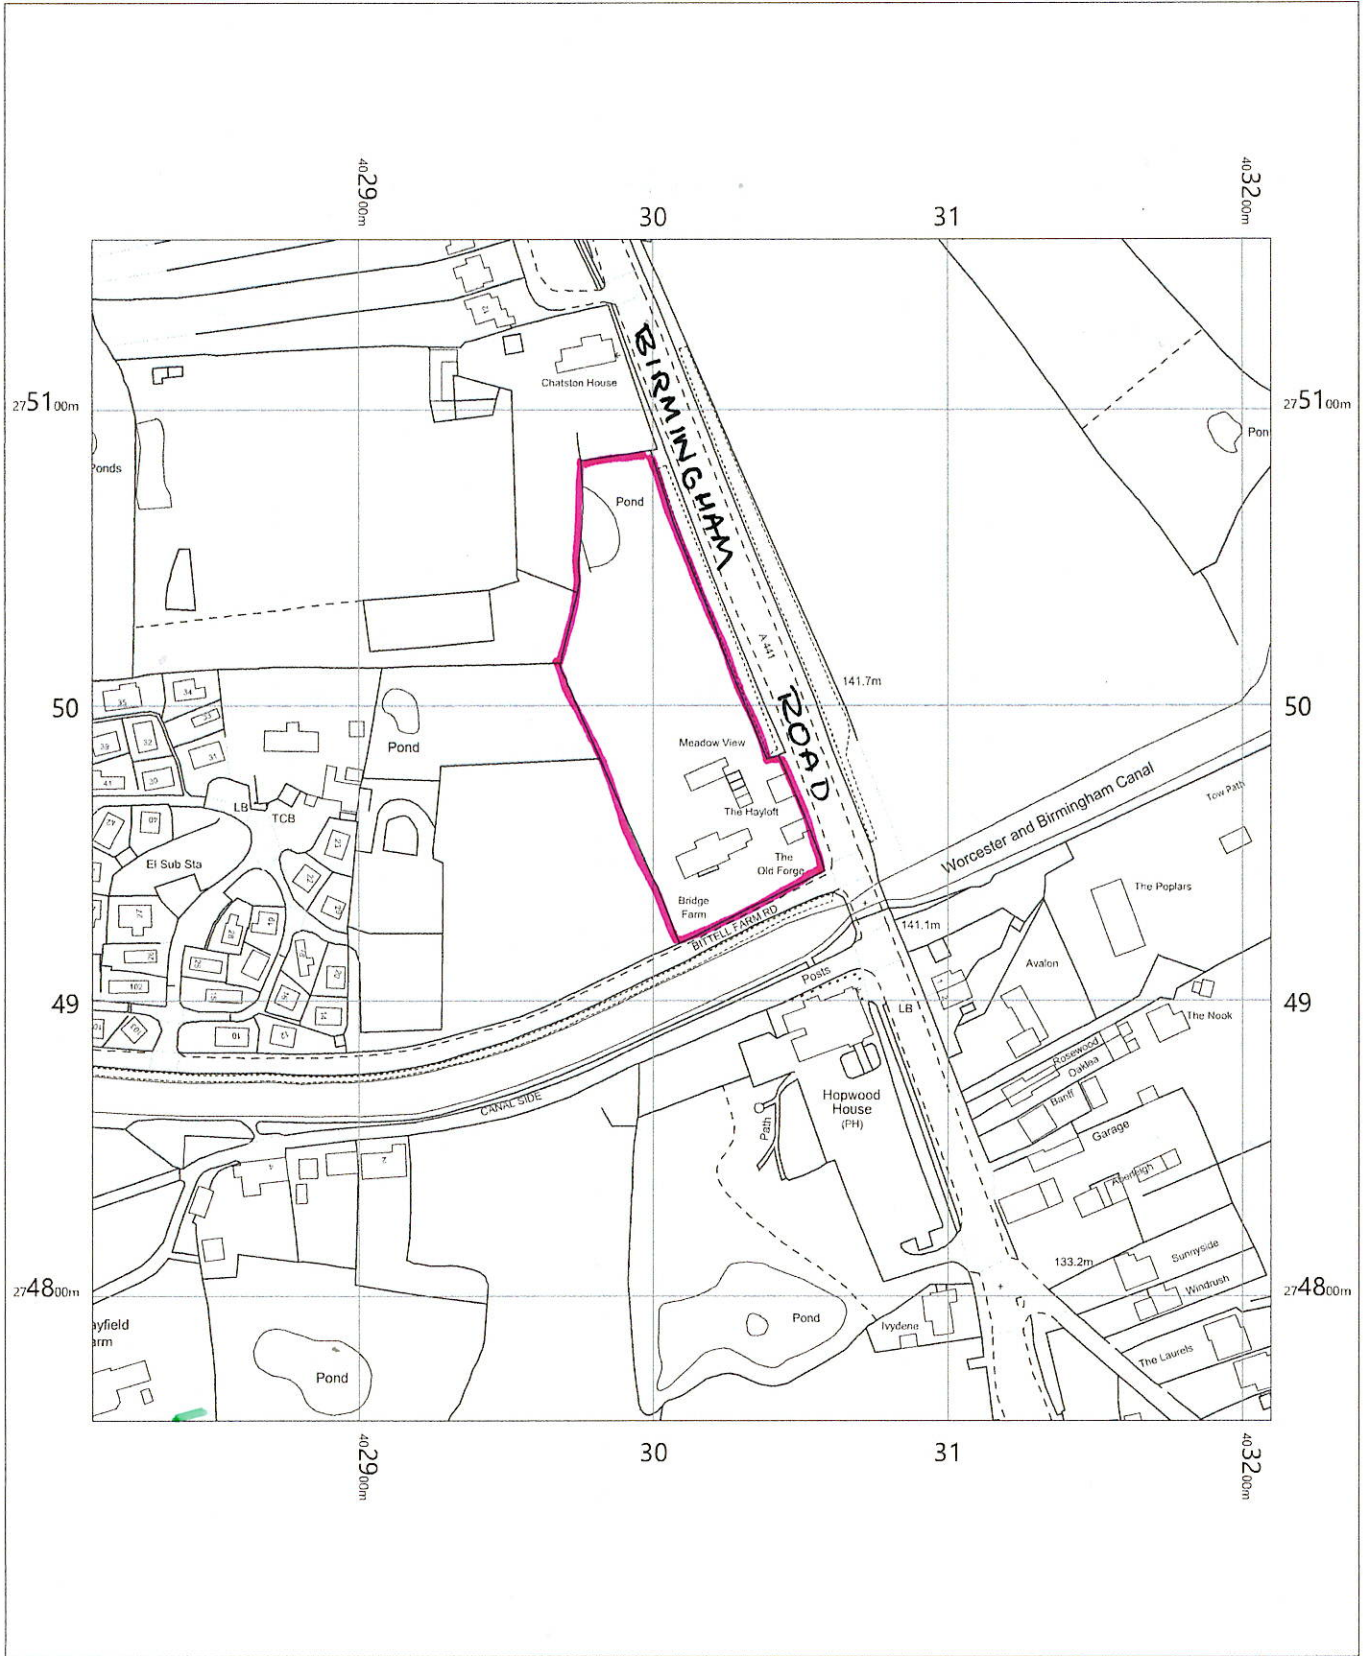

Bridge Farm

BRIDGE FARM
BITTELL FARM RD
HOPWOOD
LOCATION PLAN

OS MasterMap 1250/2500/10000 scale
 Friday, June 18, 2021, ID: BLJT-00970675
www.planningapplicationmaps.co.uk
 1:2500 scale print at A4, Centre: 403010 E, 274958 N
 ©Crown Copyright Ordnance Survey. Licence no. 100051661

BF/RGC/01
 JUNE 2021
 @
 **bluejet**
 mapping