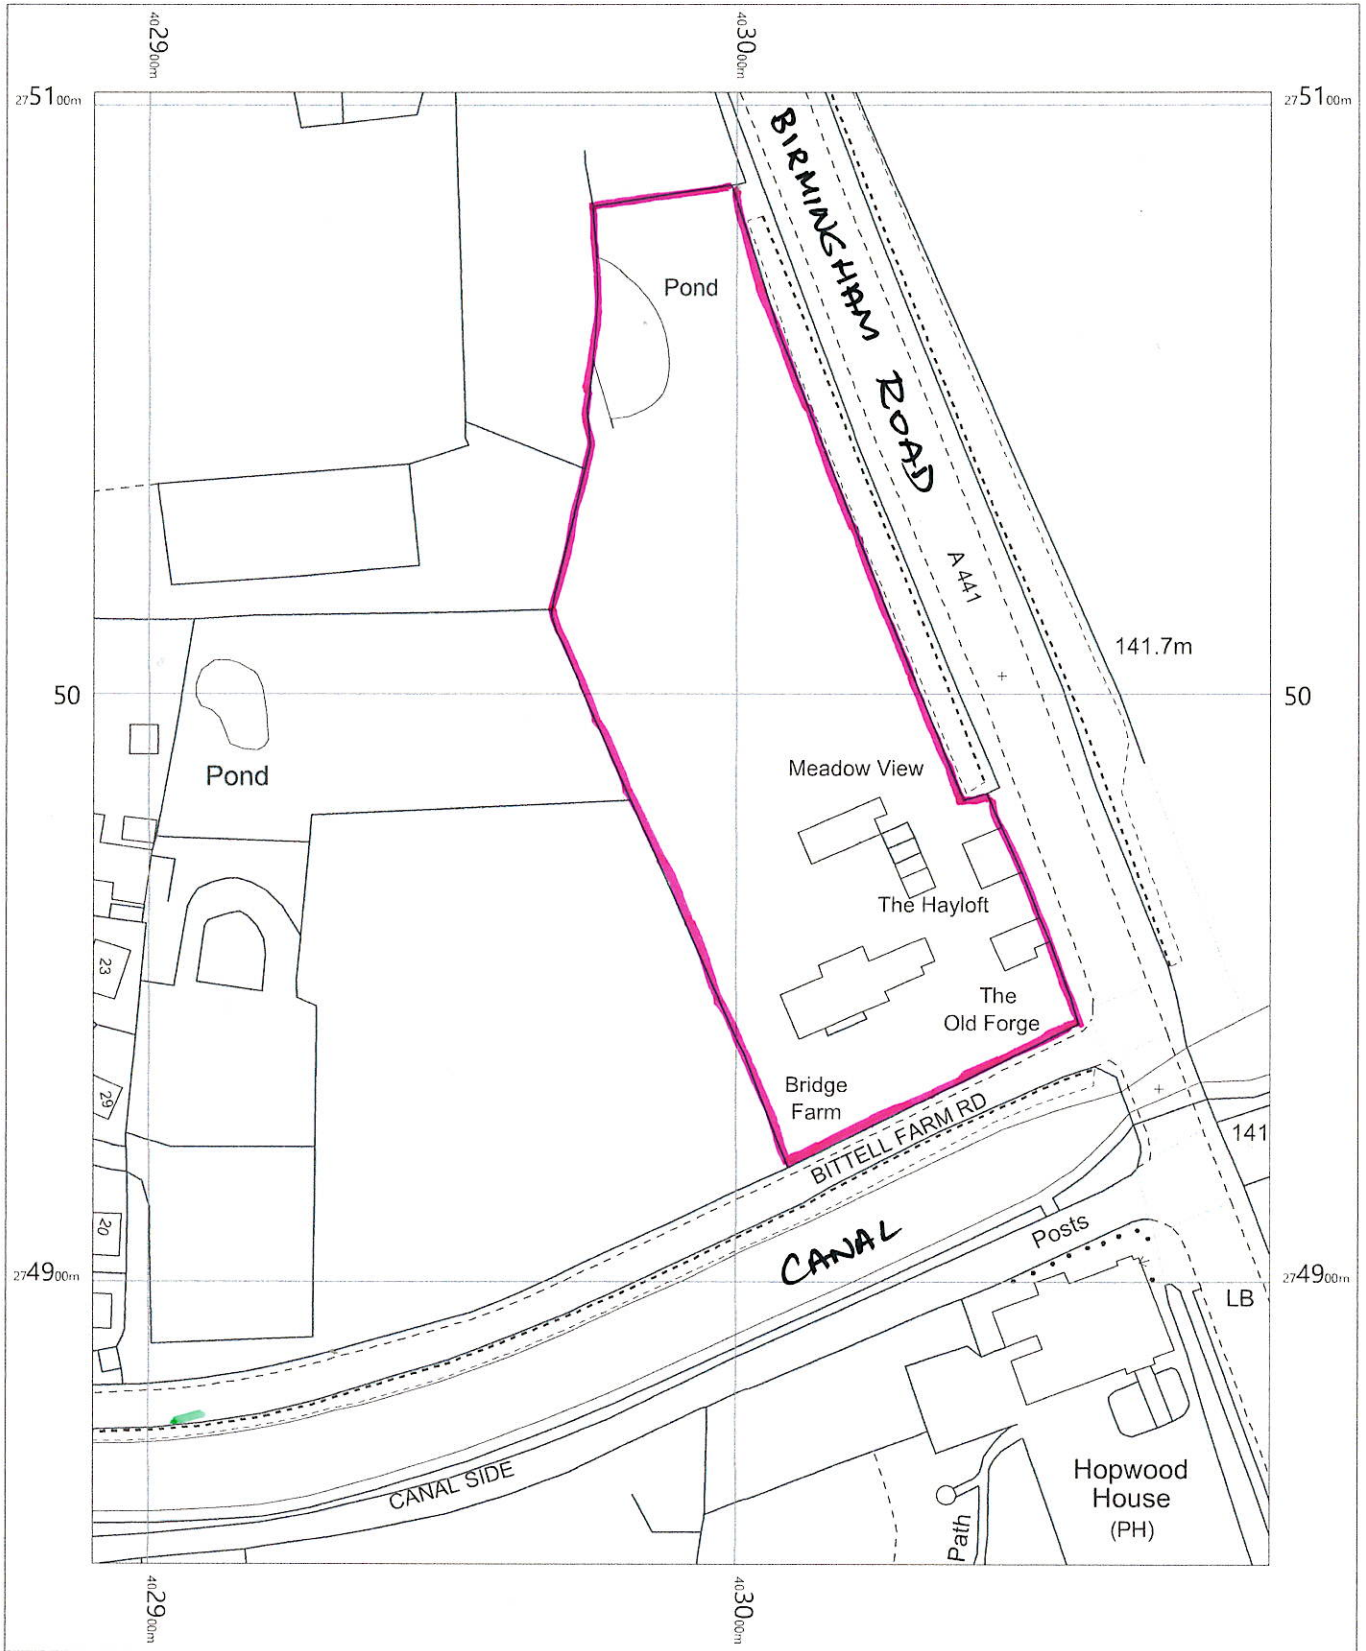

Bridge Farm

**BRIDGE FARM
BITTELL FARM RD
HOPWOOD
SITE PLAN**

OS MasterMap 1250/2500/10000 scale
Friday, April 9, 2021, ID: BLJT-00953041
www.planningapplicationmaps.co.uk

1:1250 scale print at A4, Centre: 402991 E, 274977 N

©Crown Copyright Ordnance Survey. Licence no. 100051661

BF/RGC/02

JUNE 2021

Ⓞ