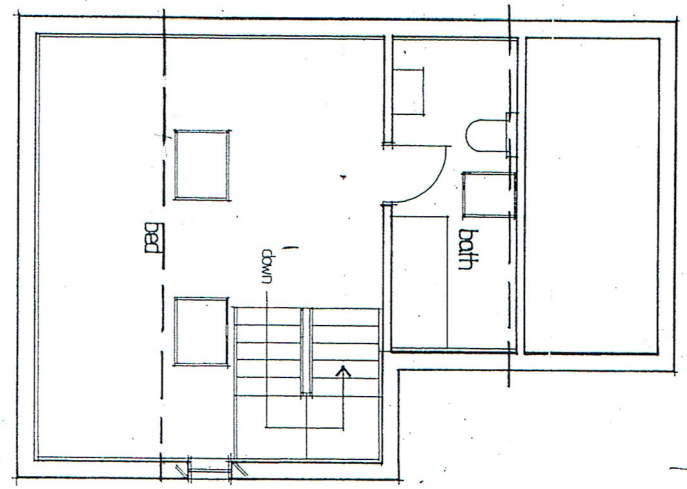

SOUTH WEST

SOUTH EAST

NORTHEAST

NORTH WEST

GROUND FLOOR

FIRST FLOOR

0 15M

Scale 1:100 @ A3

FLOOR AREA 633.4 SQM
[682 SQ FT]

OLD FORGE [AS EXTG.]

APRIL 21

Moongreen College
Redford Road
Wendlebury Hill
Nr Alvechurch
Worcestershire
B48 7DZ
Tel/Fax 01924 824195
Mobile 07923 064435
Email carwynjones@moongreen.ac.uk
0459/F