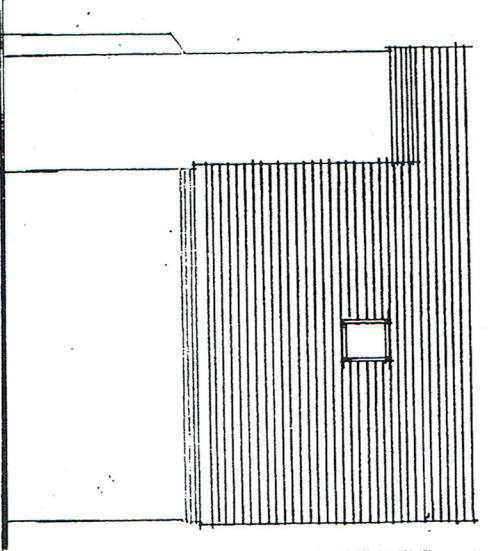

SOUTH WEST

SOUTH EAST

NORTHEAST

NORTH WEST

GROUND FLOOR

FIRST FLOOR

0 15M

Scale 1:100 @ A3

FLOOR AREA 633.4 SQM
[682 SQ FT]

OLD FORGE [AS EXTG.]

APRIL 21

Moongreen College
Redford Road
Wendlebury Hill
Nr Alvechurch
Worcestershire
B48 7DZ
Tel/Fax 01924 824195
Mobile 07923 064435
Email carwynjones@moongreen.ac.uk
0459/F