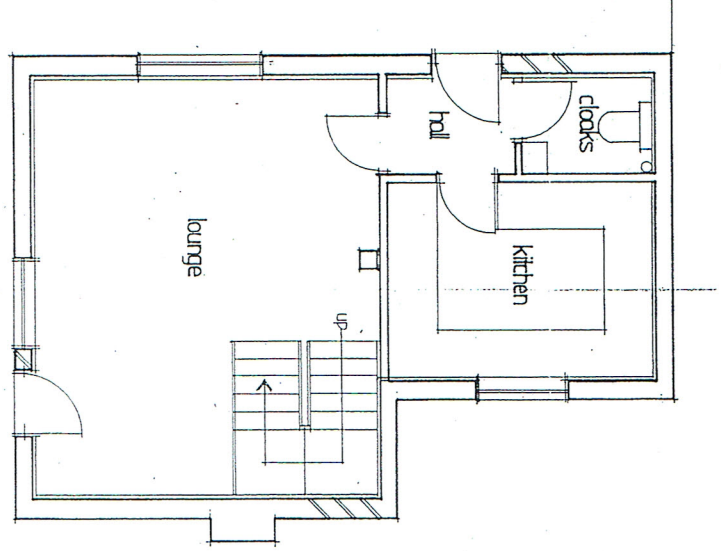

SOUTH WEST

SOUTH EAST

NORTHEAST

NORTH WEST

GROUND FLOOR

FIRST FLOOR

0 15M

Scale 1:100 @ A3

FLOOR AREA 633.4 SQM
[682 SQ FT]

OLD FORGE [AS EXTG.]

APRIL 21

Moongreen College
Redford Road
Wendlebury Hill
Nr Alvechurch
Worcestershire
B48 7DZ
Tel/Fax 01924 824195
Mobile 07923 064435
Email carwynjones@moongreen.ac.uk
0459/F