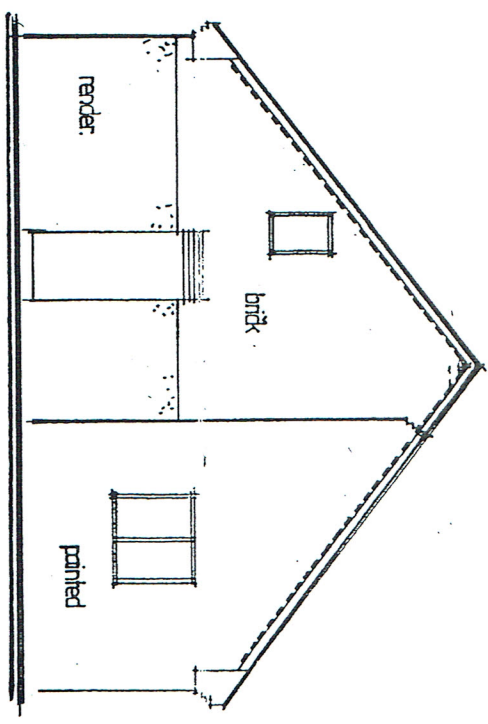

SOUTH WEST

SOUTH EAST

NORTHEAST

NORTH WEST

GROUND FLOOR

FIRST FLOOR

0 15M

Scale 1:100 @ A3

FLOOR AREA 633.4 SQM
[682 SQ FT]

OLD FORGE [AS EXTG.]

APRIL 21

Moongreen College
Redford Road
Wendlebury Hill
Nr Alvechurch
Worcestershire
B48 7DZ
Tel/Fax 01924 824195
Mobile 07923 064435
Email carwynjones@moongreen.ac.uk
0459/F