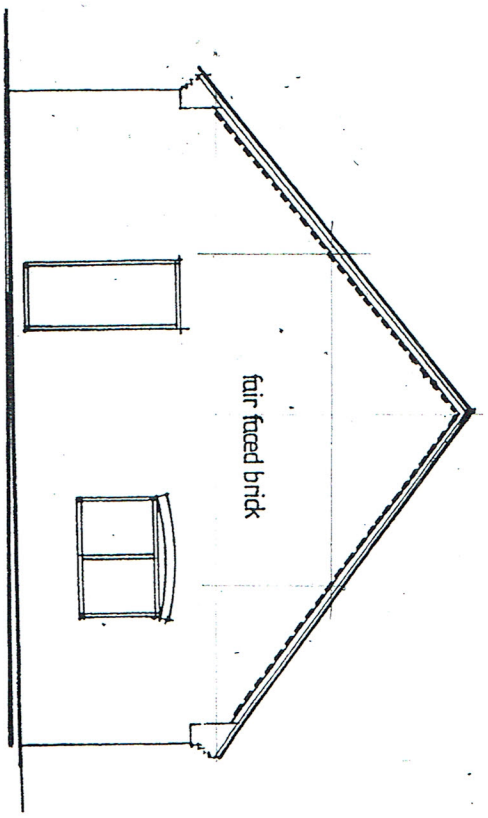

SOUTH WEST

SOUTH EAST

NORTHEAST

NORTH WEST

GROUND FLOOR

FIRST FLOOR

0 15M

Scale 1:100 @ A3

FLOOR AREA 633.4 SQM
[682 SQ FT]

OLD FORGE [AS EXTG.]

APRIL 21

Moongreen College
Redford Road
Wendlebury Hill
Nr Alvechurch
Worcestershire
B48 7DZ
Tel/Fax 01924 824195
Mobile 07923 064435
Email carwynjones@moongreen.ac.uk
0459/F