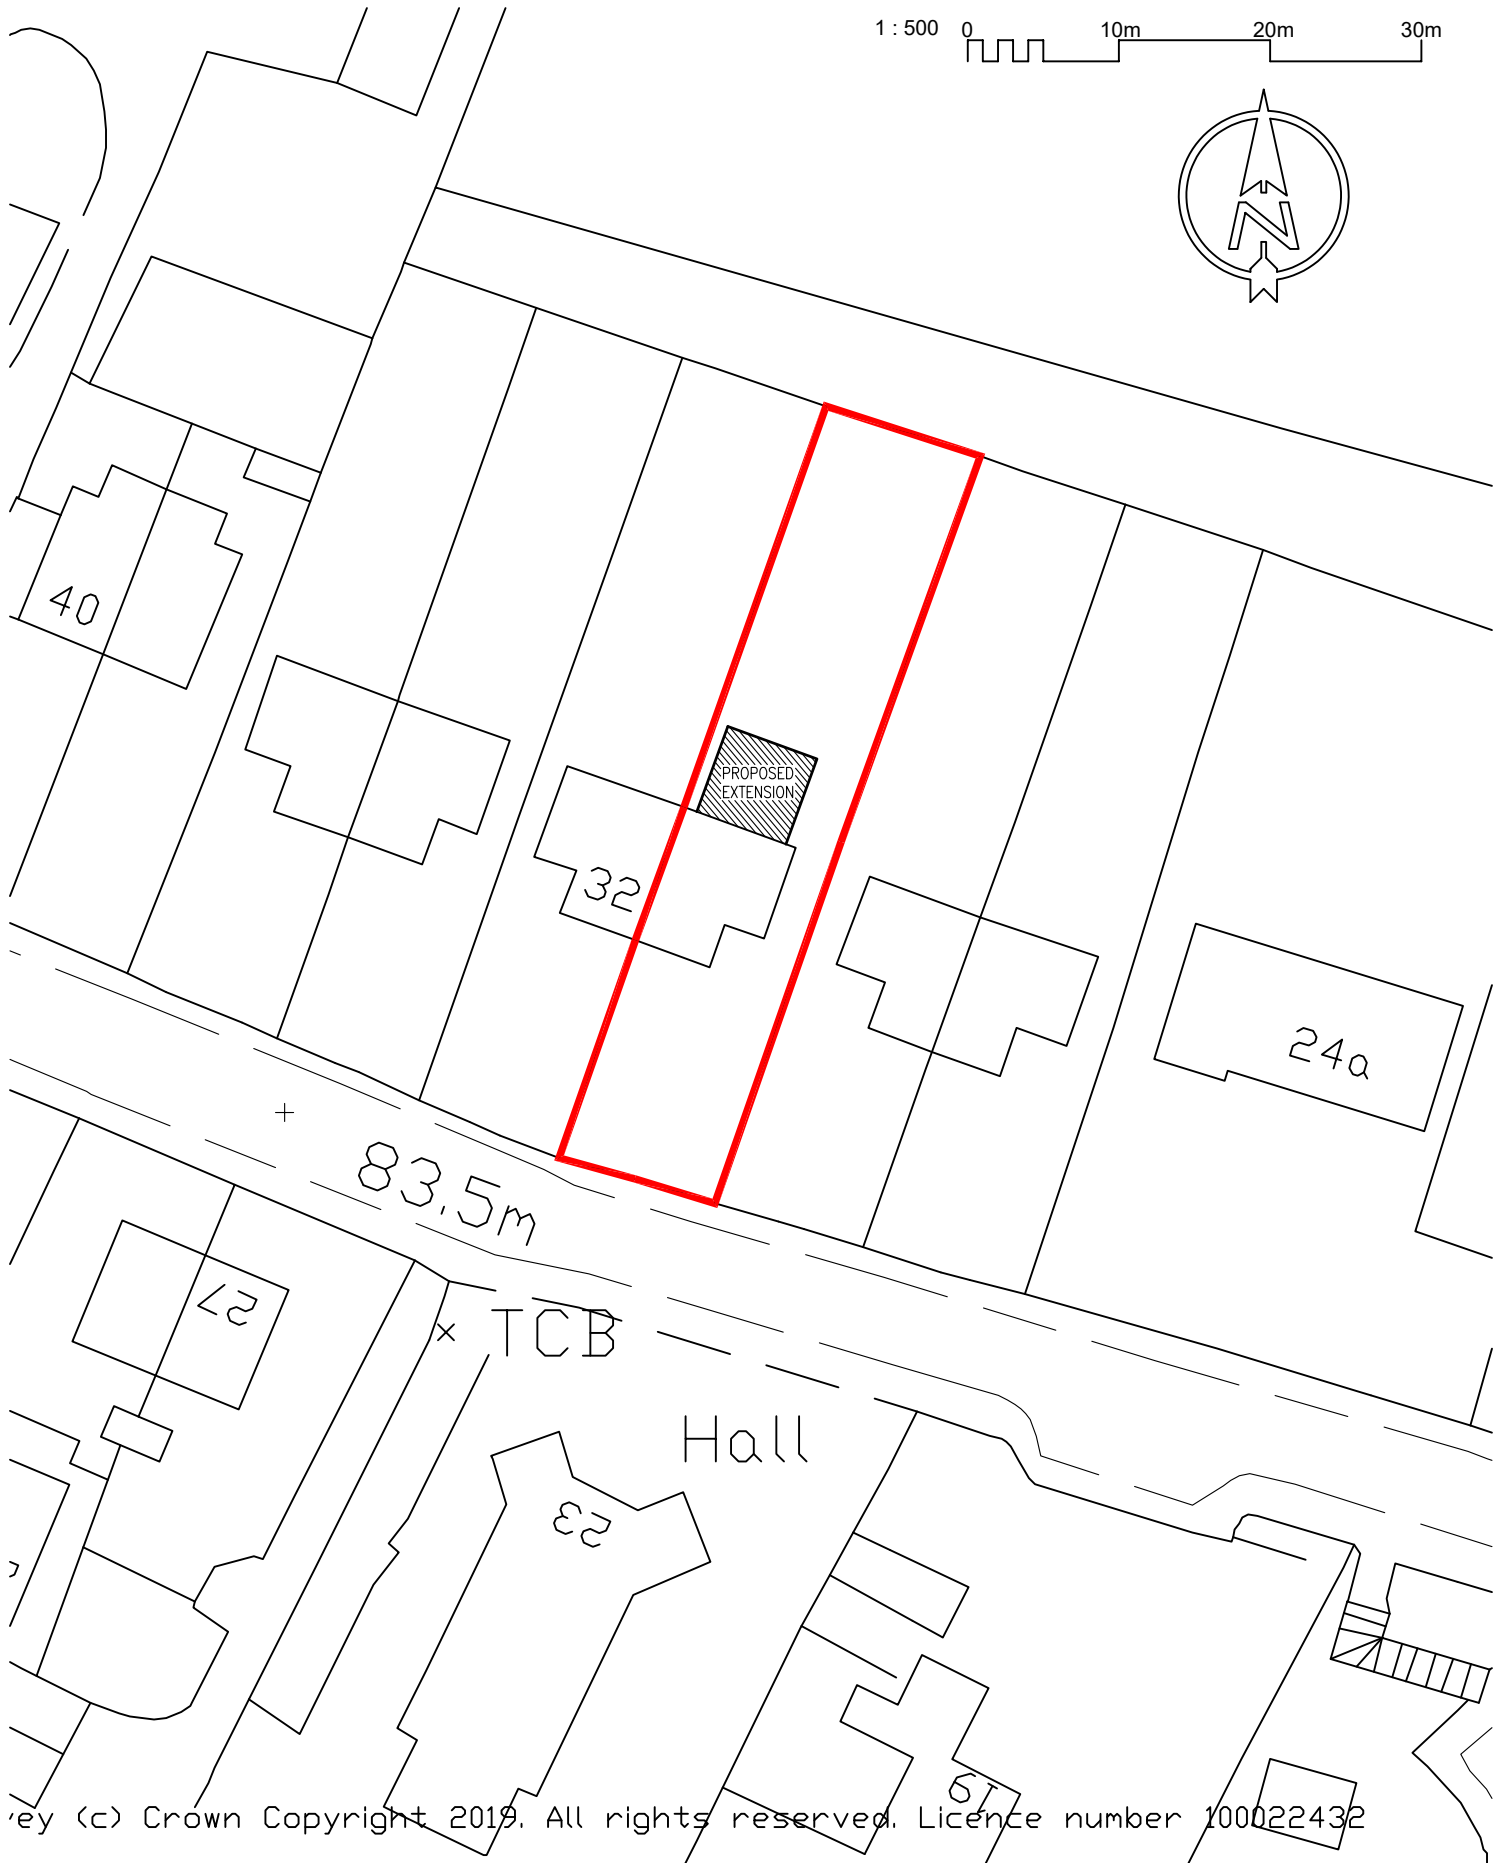

1:500 0 10m 20m 30m

© Crown Copyright 2019. All rights reserved. Licence number 100022432

<b>TomWiddows Architecture</b> Whiteinch Tel: 07746514412 Glasgow E-mail: tom_widdows@hotmail.com	<b>project:</b> 30 GLASGOW ROAD BLANEFIELD	<b>job:</b> 0038	<b>drawing number:</b> L(9)2	<b>rev:</b> A
	<b>title:</b> BLOCK PLAN	do not scale from drawings. discrepancies in figured dimensions to be notified to the architect.		
	<b>scale:</b> 1:500@A4	<b>drawn:</b> TW	<b>checked:</b>	<b>date:</b> 09/21