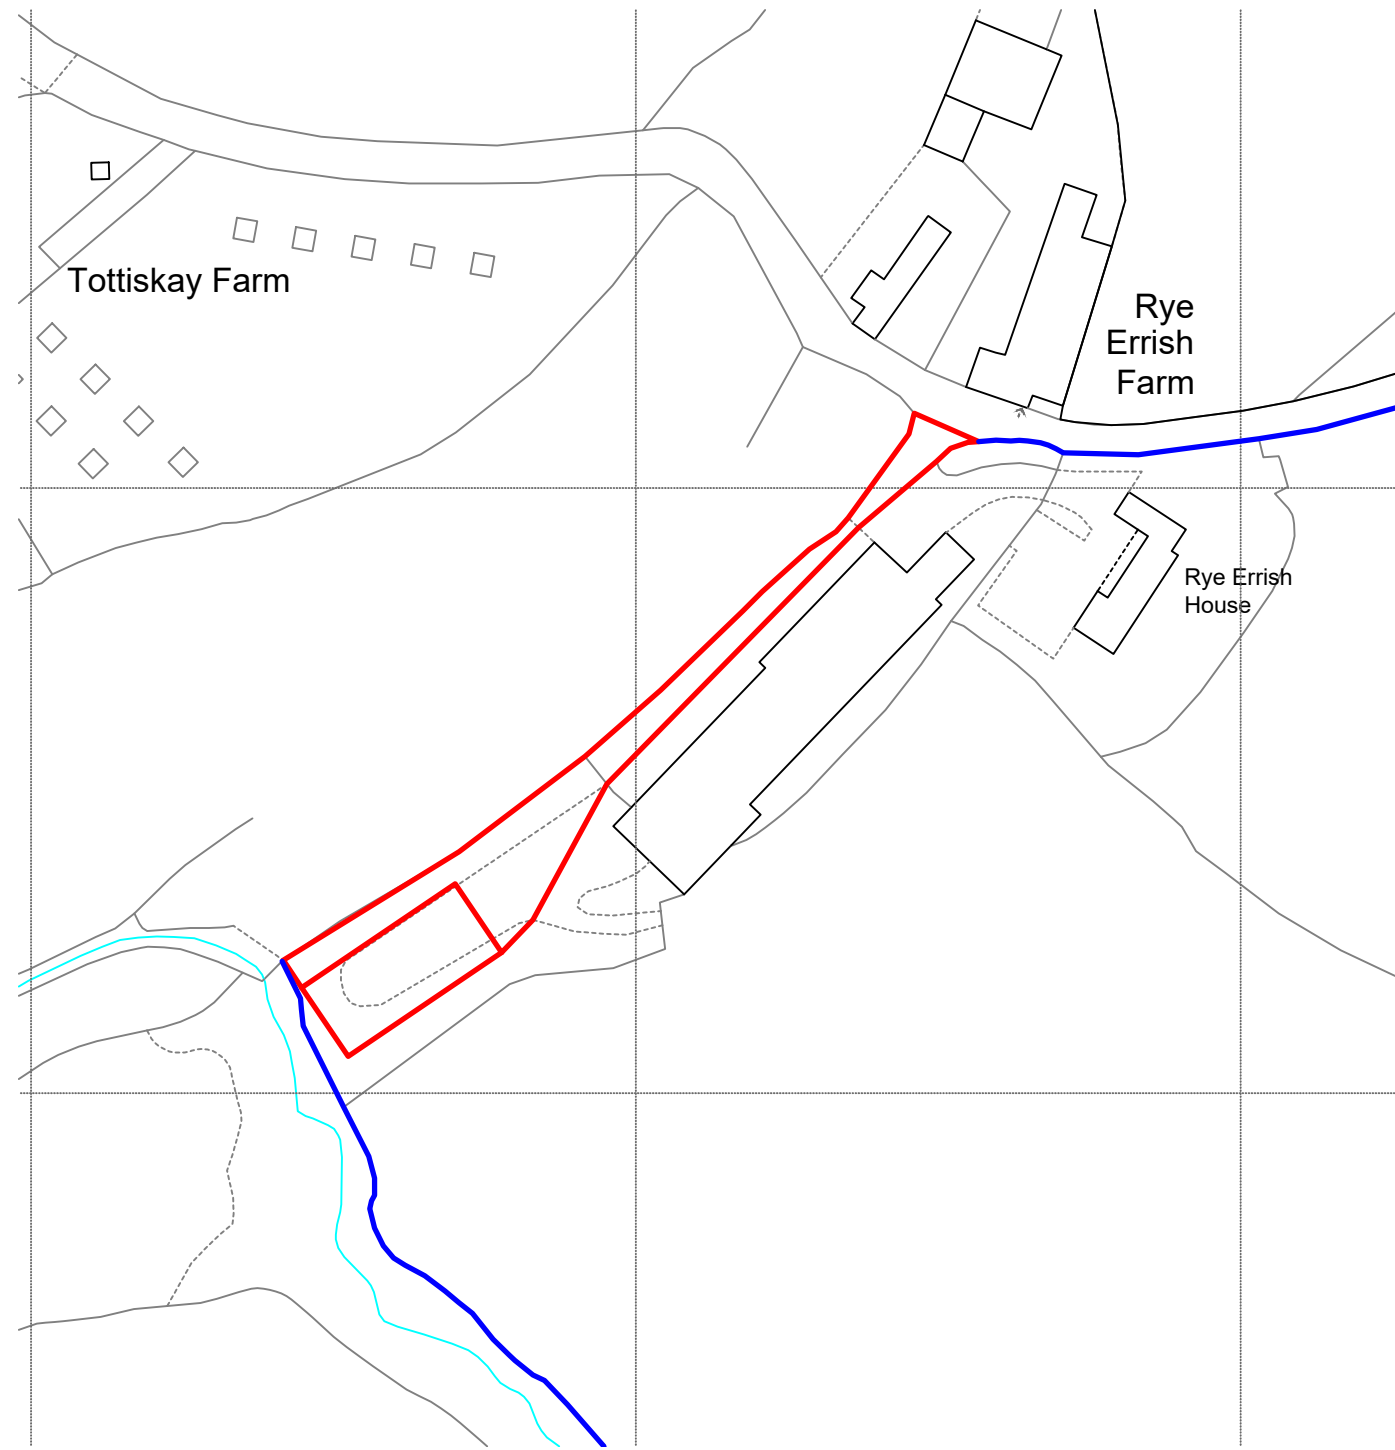

planning

LOCATION PLAN

BLOCK PLAN

© Crown Copyright 2021  
OS Licence No. 100053143

<p>Note: This drawing is for planning permission only and is not to be used for the purposes of construction. Check dimensions on site.</p>	<p>Revision: - Date:</p>	<p>Proposal: Agricultural building</p>	<p>At: Rye Errish House, Southleigh</p>	<p>For: Mr D Selway</p>	<p>Title: Location &amp; block plan</p>	<p>Scale: 1:200/1250 @ A3 Date: 17/08/21 Drawing No: C2145.01</p>	<p><b>SEB COPE DESIGN</b> info@sebcope.co.uk 01297 647448</p>
---	------------------------------	--	---	-----------------------------	---	---	---