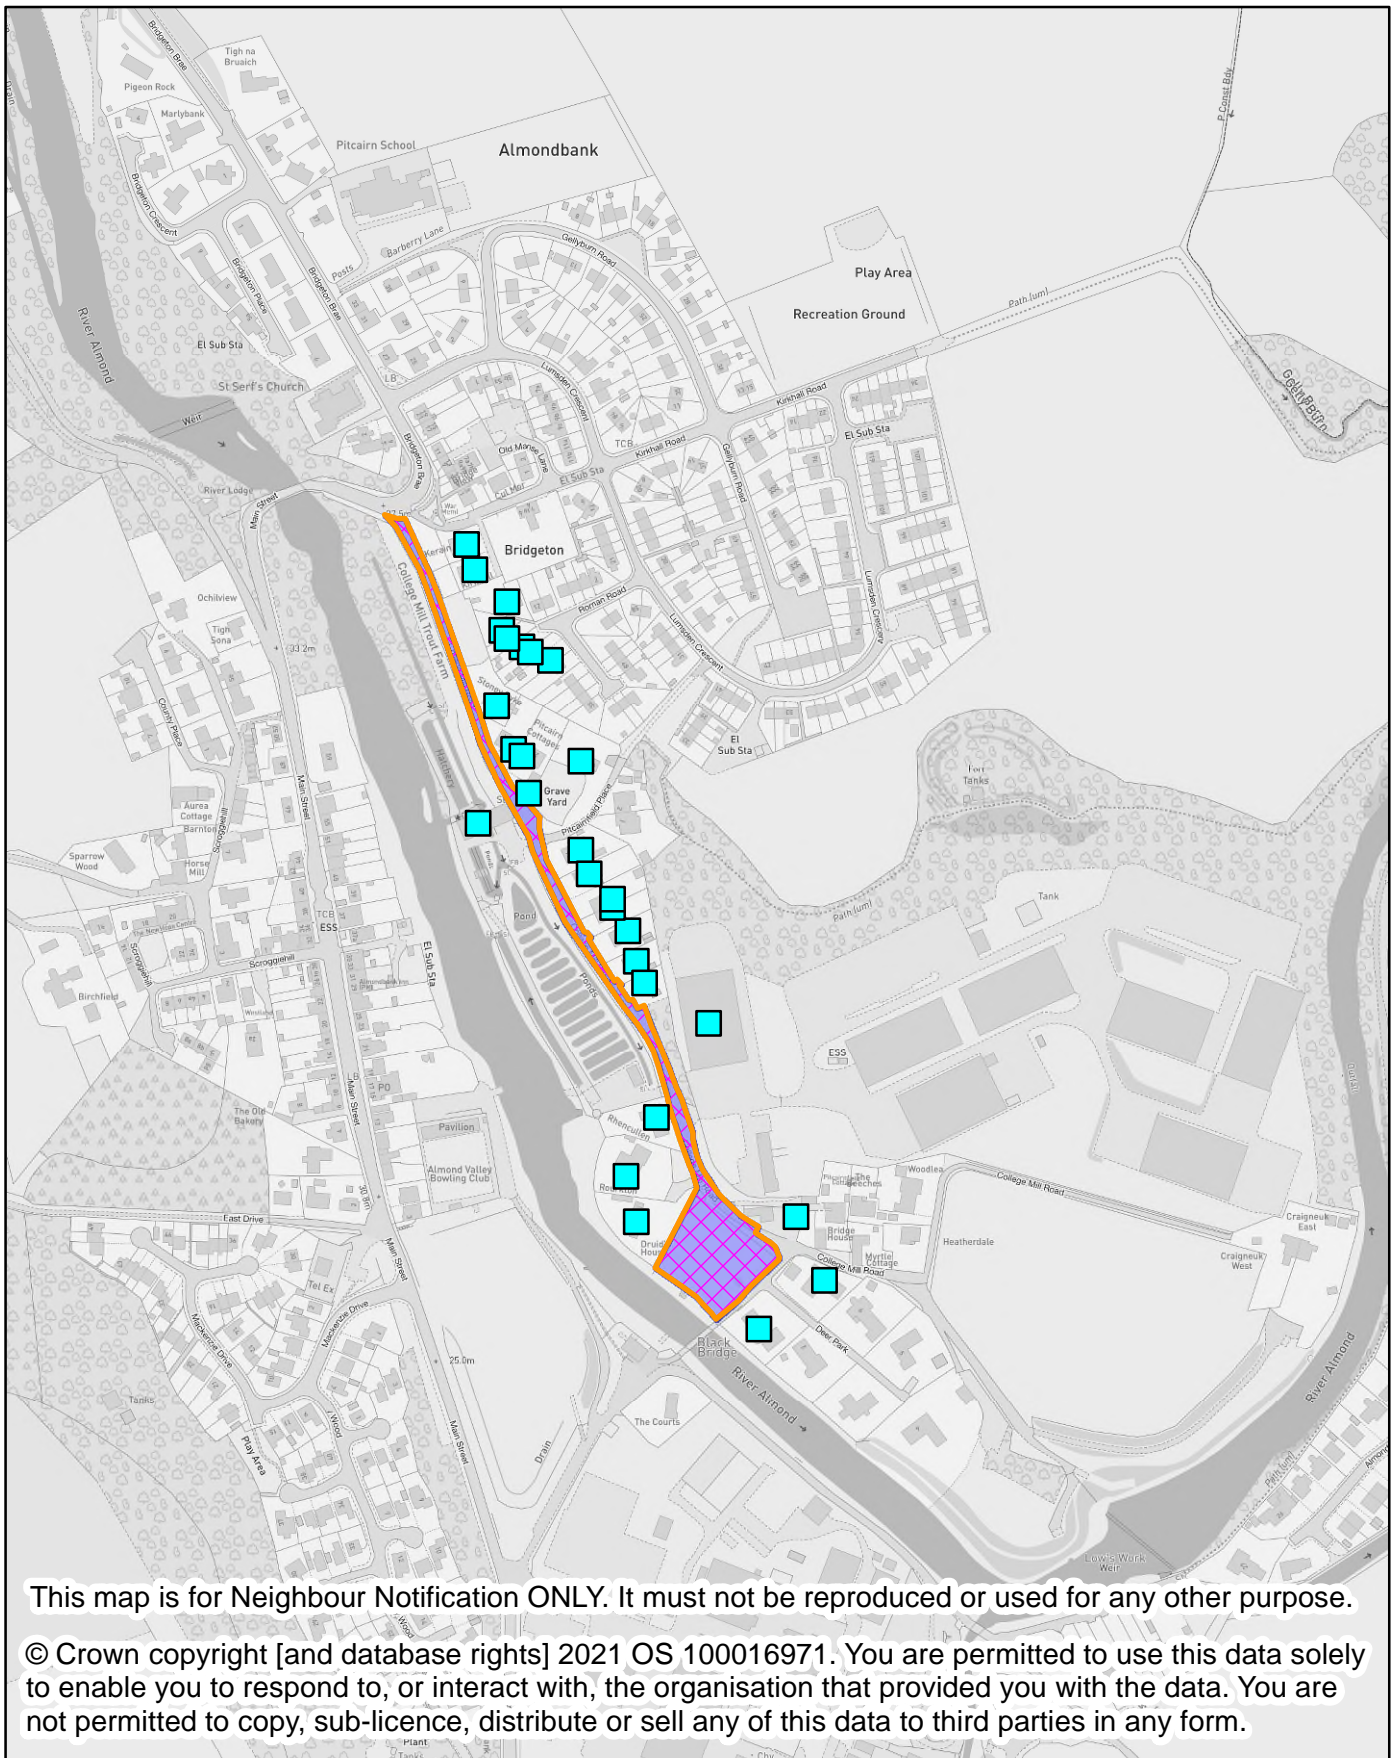

Perth & Kinross Council

NEIGHBOUR NOTIFICATION

Location Plan showing planning application site

This map is for Neighbour Notification ONLY. It must not be reproduced or used for any other purpose.

© Crown copyright [and database rights] 2021 OS 100016971. You are permitted to use this data solely to enable you to respond to, or interact with, the organisation that provided you with the data. You are not permitted to copy, sub-licence, distribute or sell any of this data to third parties in any form.