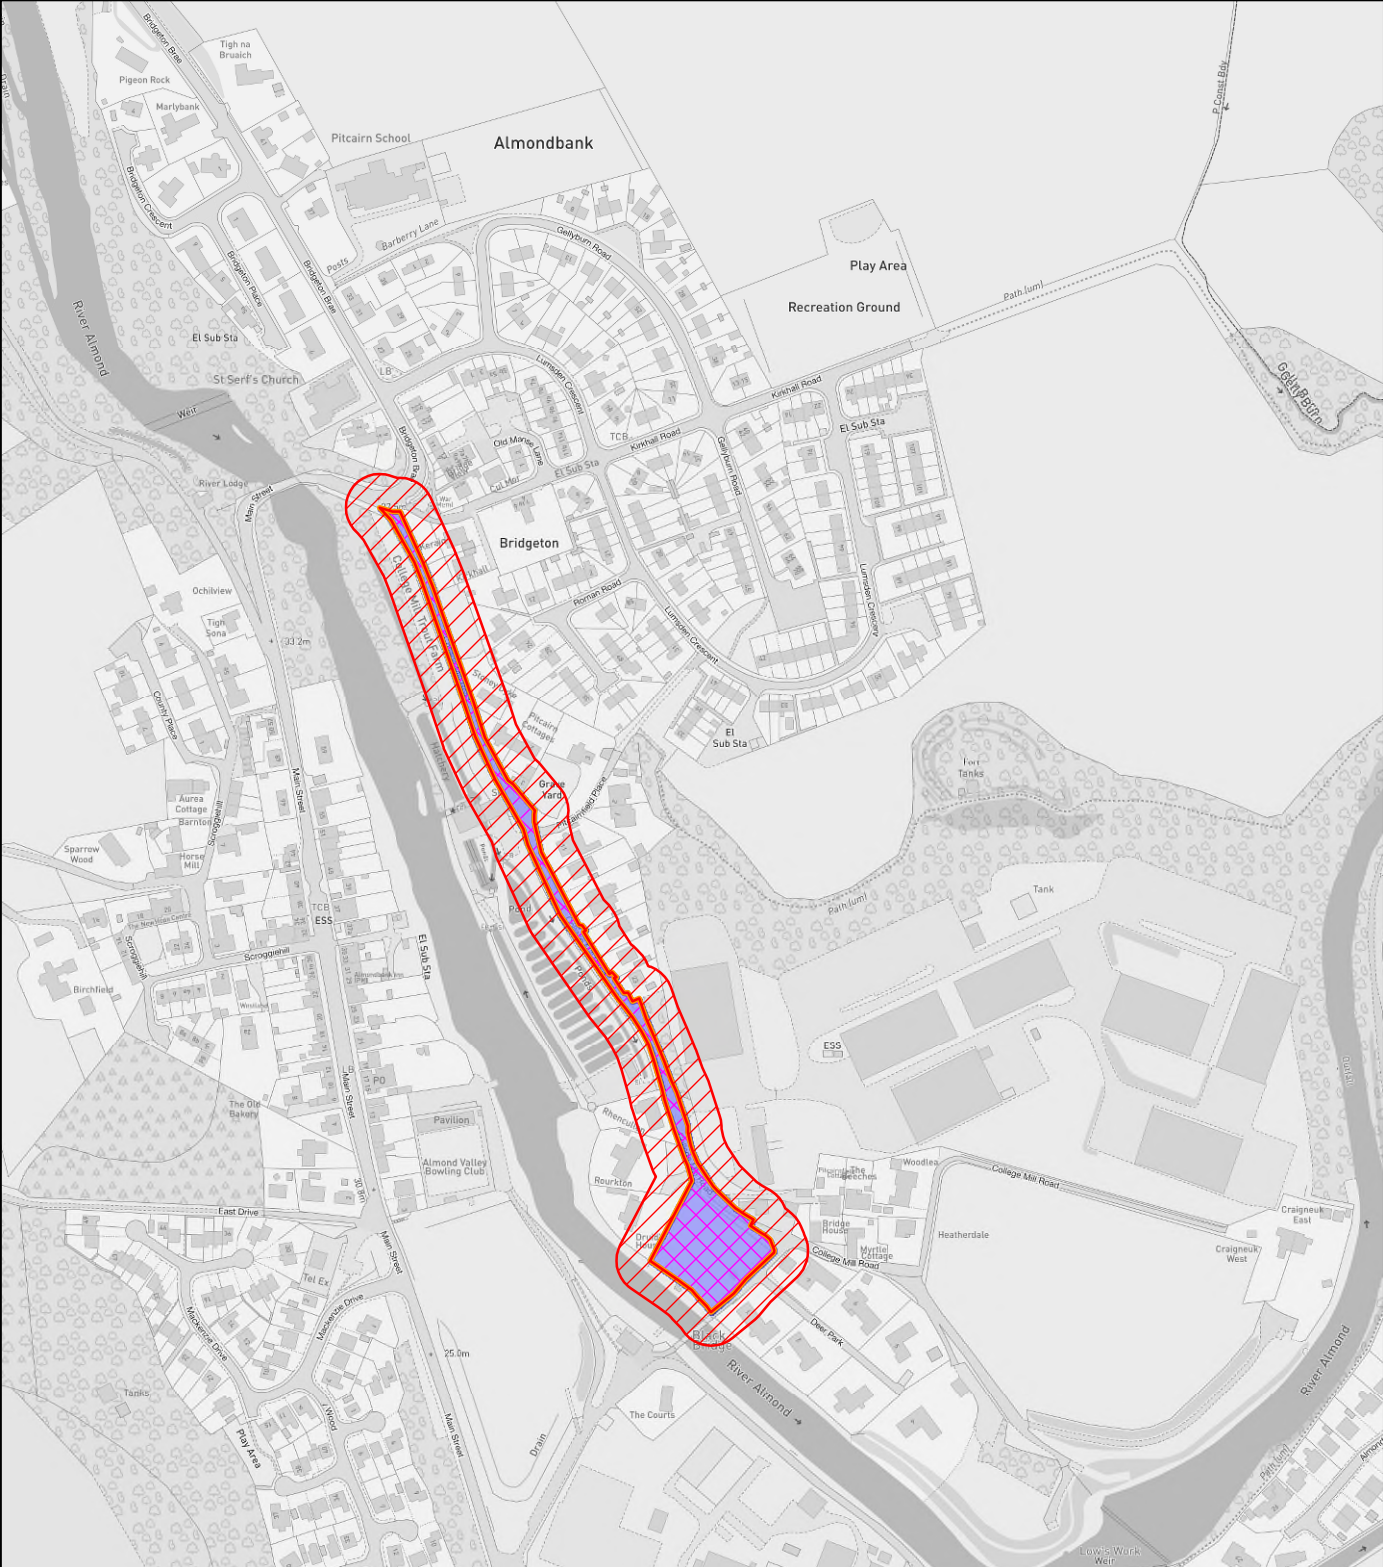

Perth & Kinross Council

NEIGHBOUR NOTIFICATION

Location Plan showing planning application site

This map is for Neighbour Notification ONLY. It must not be reproduced or used for any other purpose.

© Crown copyright [and database rights] 2021 OS 100016971. You are permitted to use this data solely to enable you to respond to, or interact with, the organisation that provided you with the data. You are not permitted to copy, sub-licence, distribute or sell any of this data to third parties in any form.