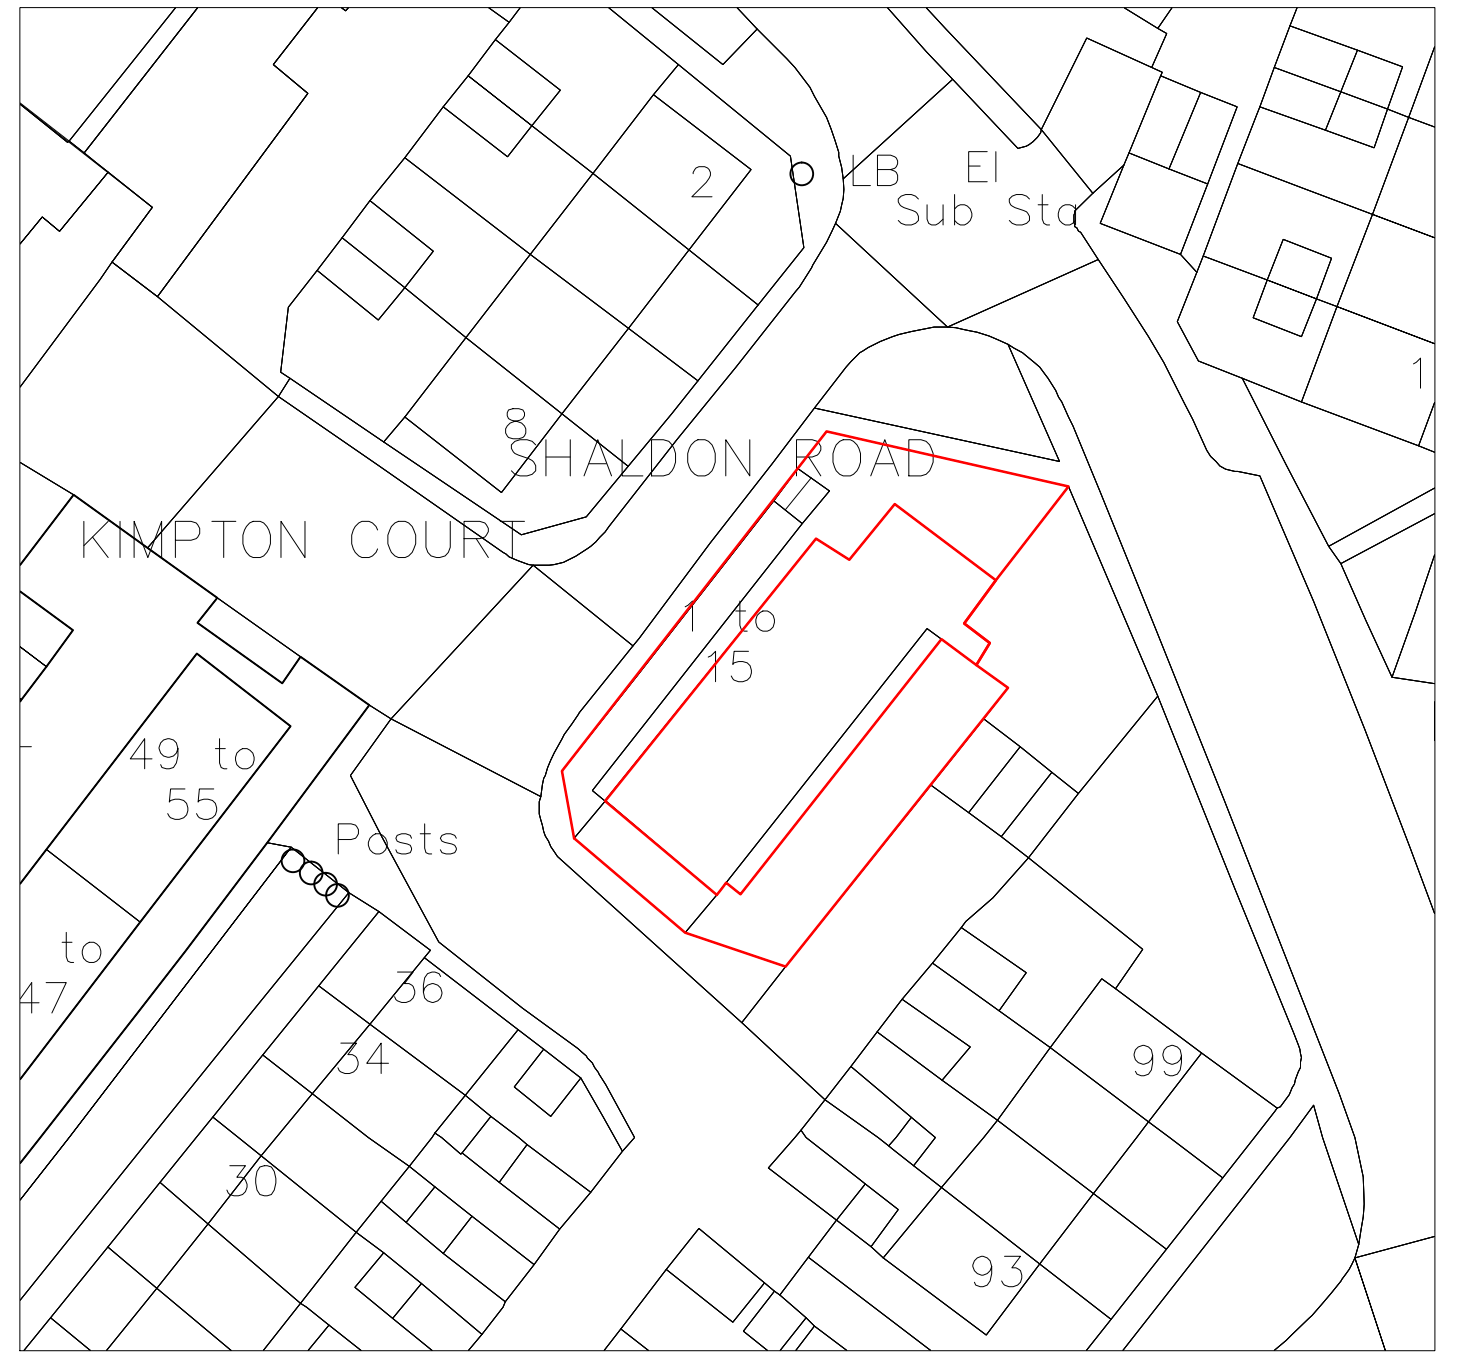

Site Location Plan 1:1250

Block Plan 1:500

PROJECT TITLE:  
Ashe Road Blocks Window  
Replacement

DRAWING TITLE:  
Location and Block Plan

DECEMBER-2017 Drawn by: GTJ  
Date:06/12/17 DWG No. PLAN AR01  
REV No. -

A3 - 1:500 / 1:1250

OS Licence No.: 100019671

REVISIONS: