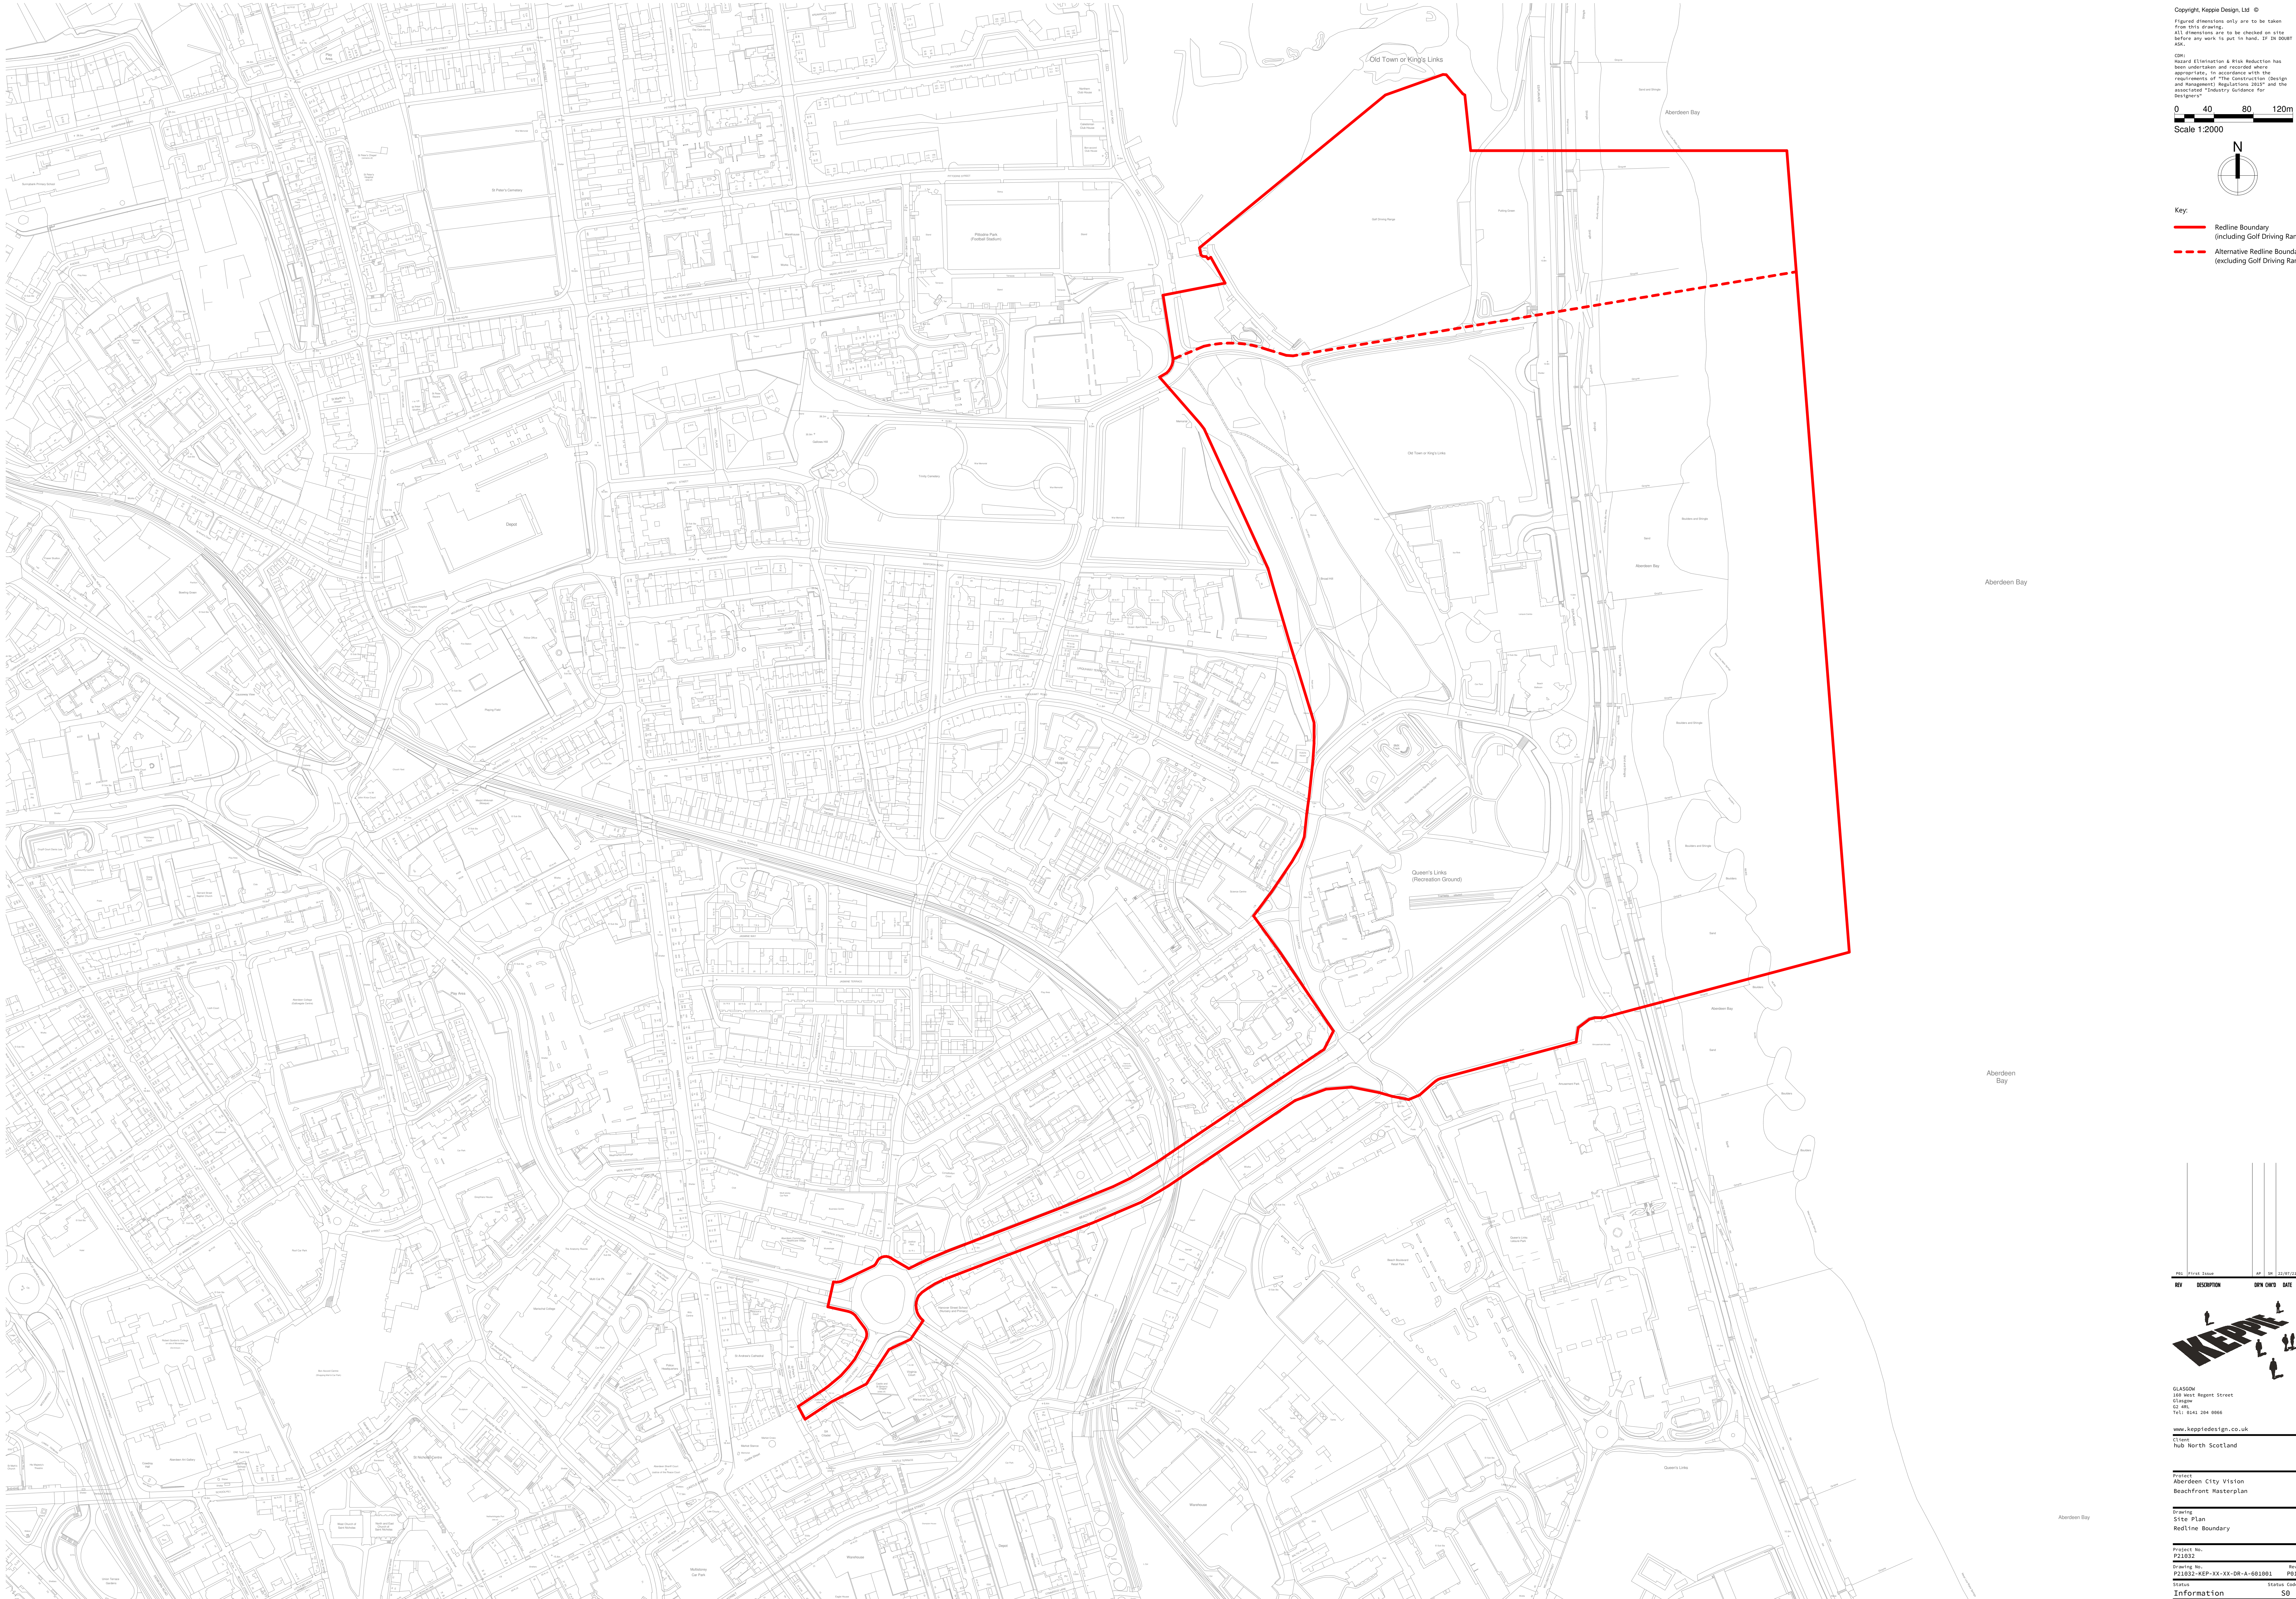

Key:
— Redline Boundary (including Golf Driving Range)
- - - Alternative Redline Boundary (excluding Golf Driving Range)

REV	DESCRIPTION	BY	DATE

Project:
Aberdeen City Vision
Beachfront MasterPlan

Drawing:
Site Plan
Redline Boundary