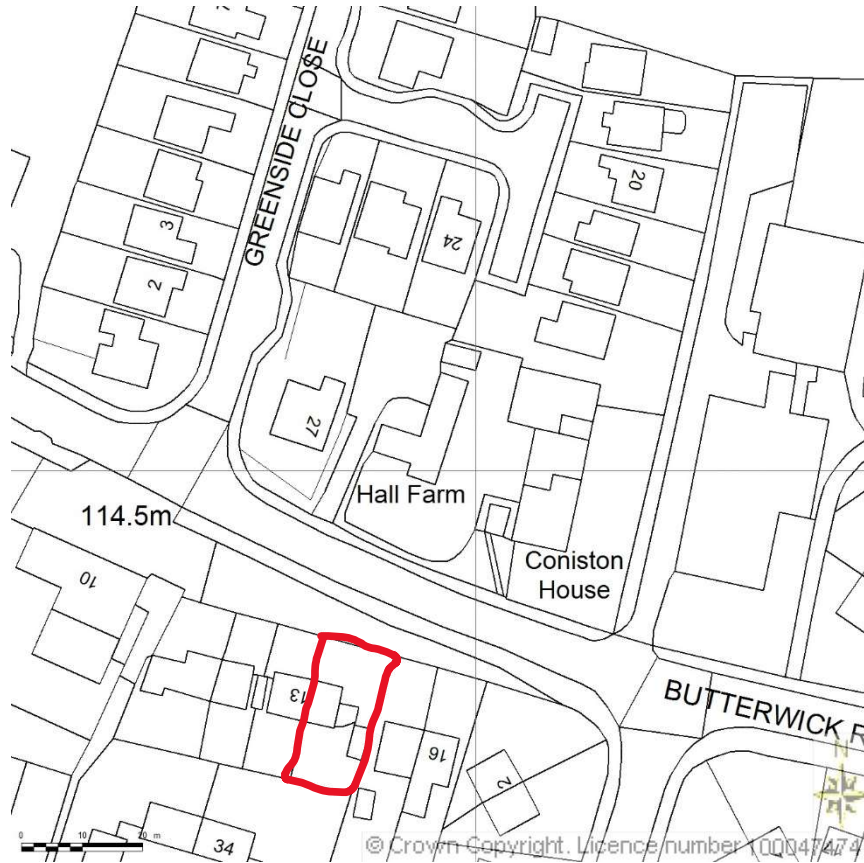

SITE LOCATION PLAN
AREA 2 HA
SCALE 1:1250 on A4
CENTRE COORDINATES: 436594, 532106

Supplied by Streetwise Maps Ltd
www.streetwise.net
Licence No: 100047474
14/09/2021 08:38