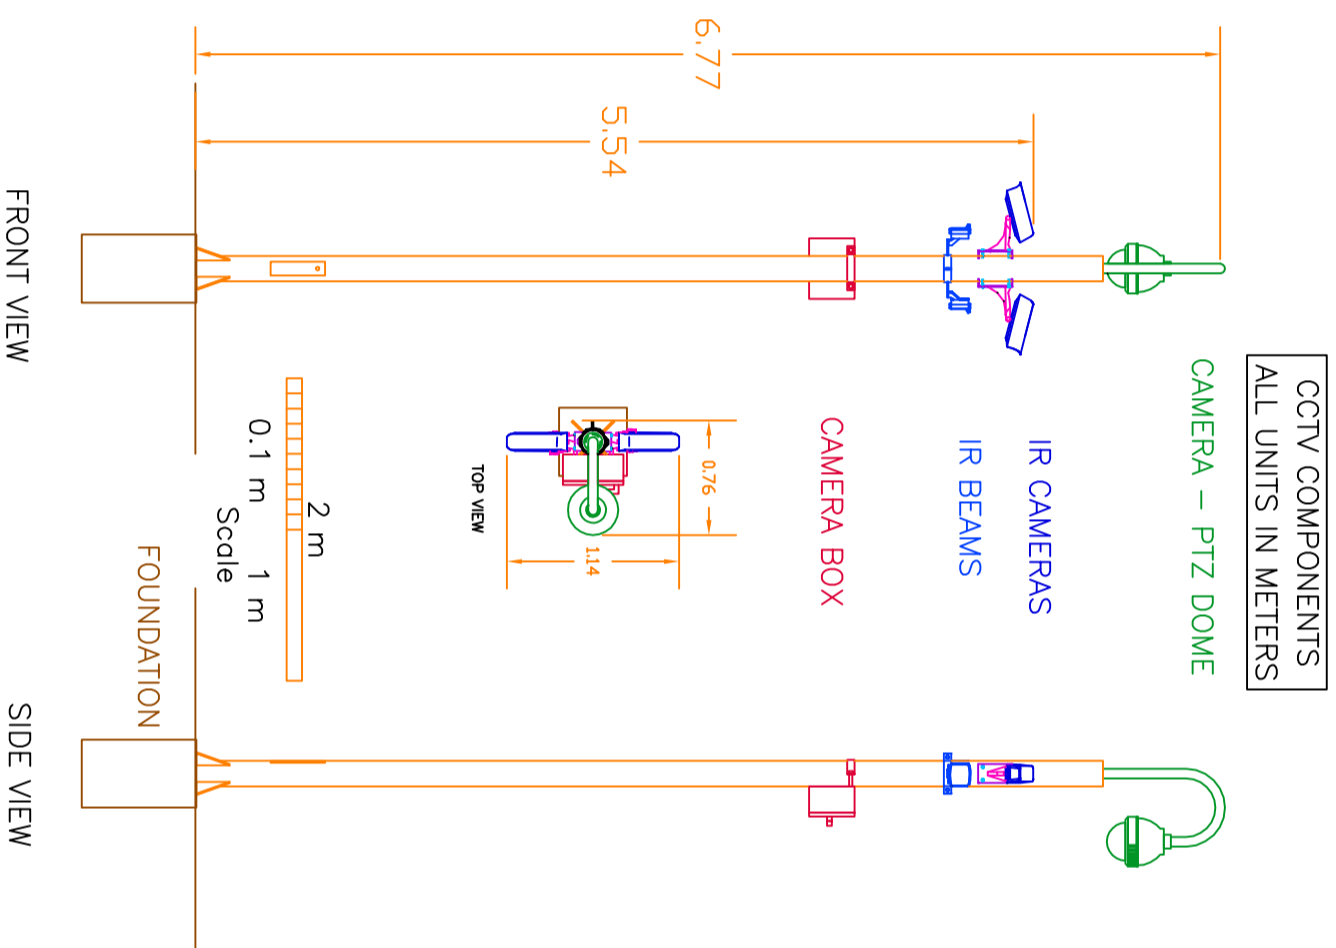

General Notes
 Design only for planning permission purposes. Not for construction.

HESI -IB-300x390x250-PP-CCTVComponents-20200604-1
 HESI -IB-300x390x250-PP-Integrated-20200429-1
 Title Date No.

From Name and Address
 Harmony Energy Storage Limited, HG5 9AY, United Kingdom
 Tel: 01423 799 109
 info@harmonyenergy.co.uk

Project Name and Address
 The Beeches
 53deg. 59min 30.12s N
 0deg. 24min 27.87s W
 Near Driffield
 United Kingdom

Project	The Beeches	Sheet and Title	#3/9
Date	04/05/20	CCTV	Components
Scale and Paper Size	1 : 50; A3		