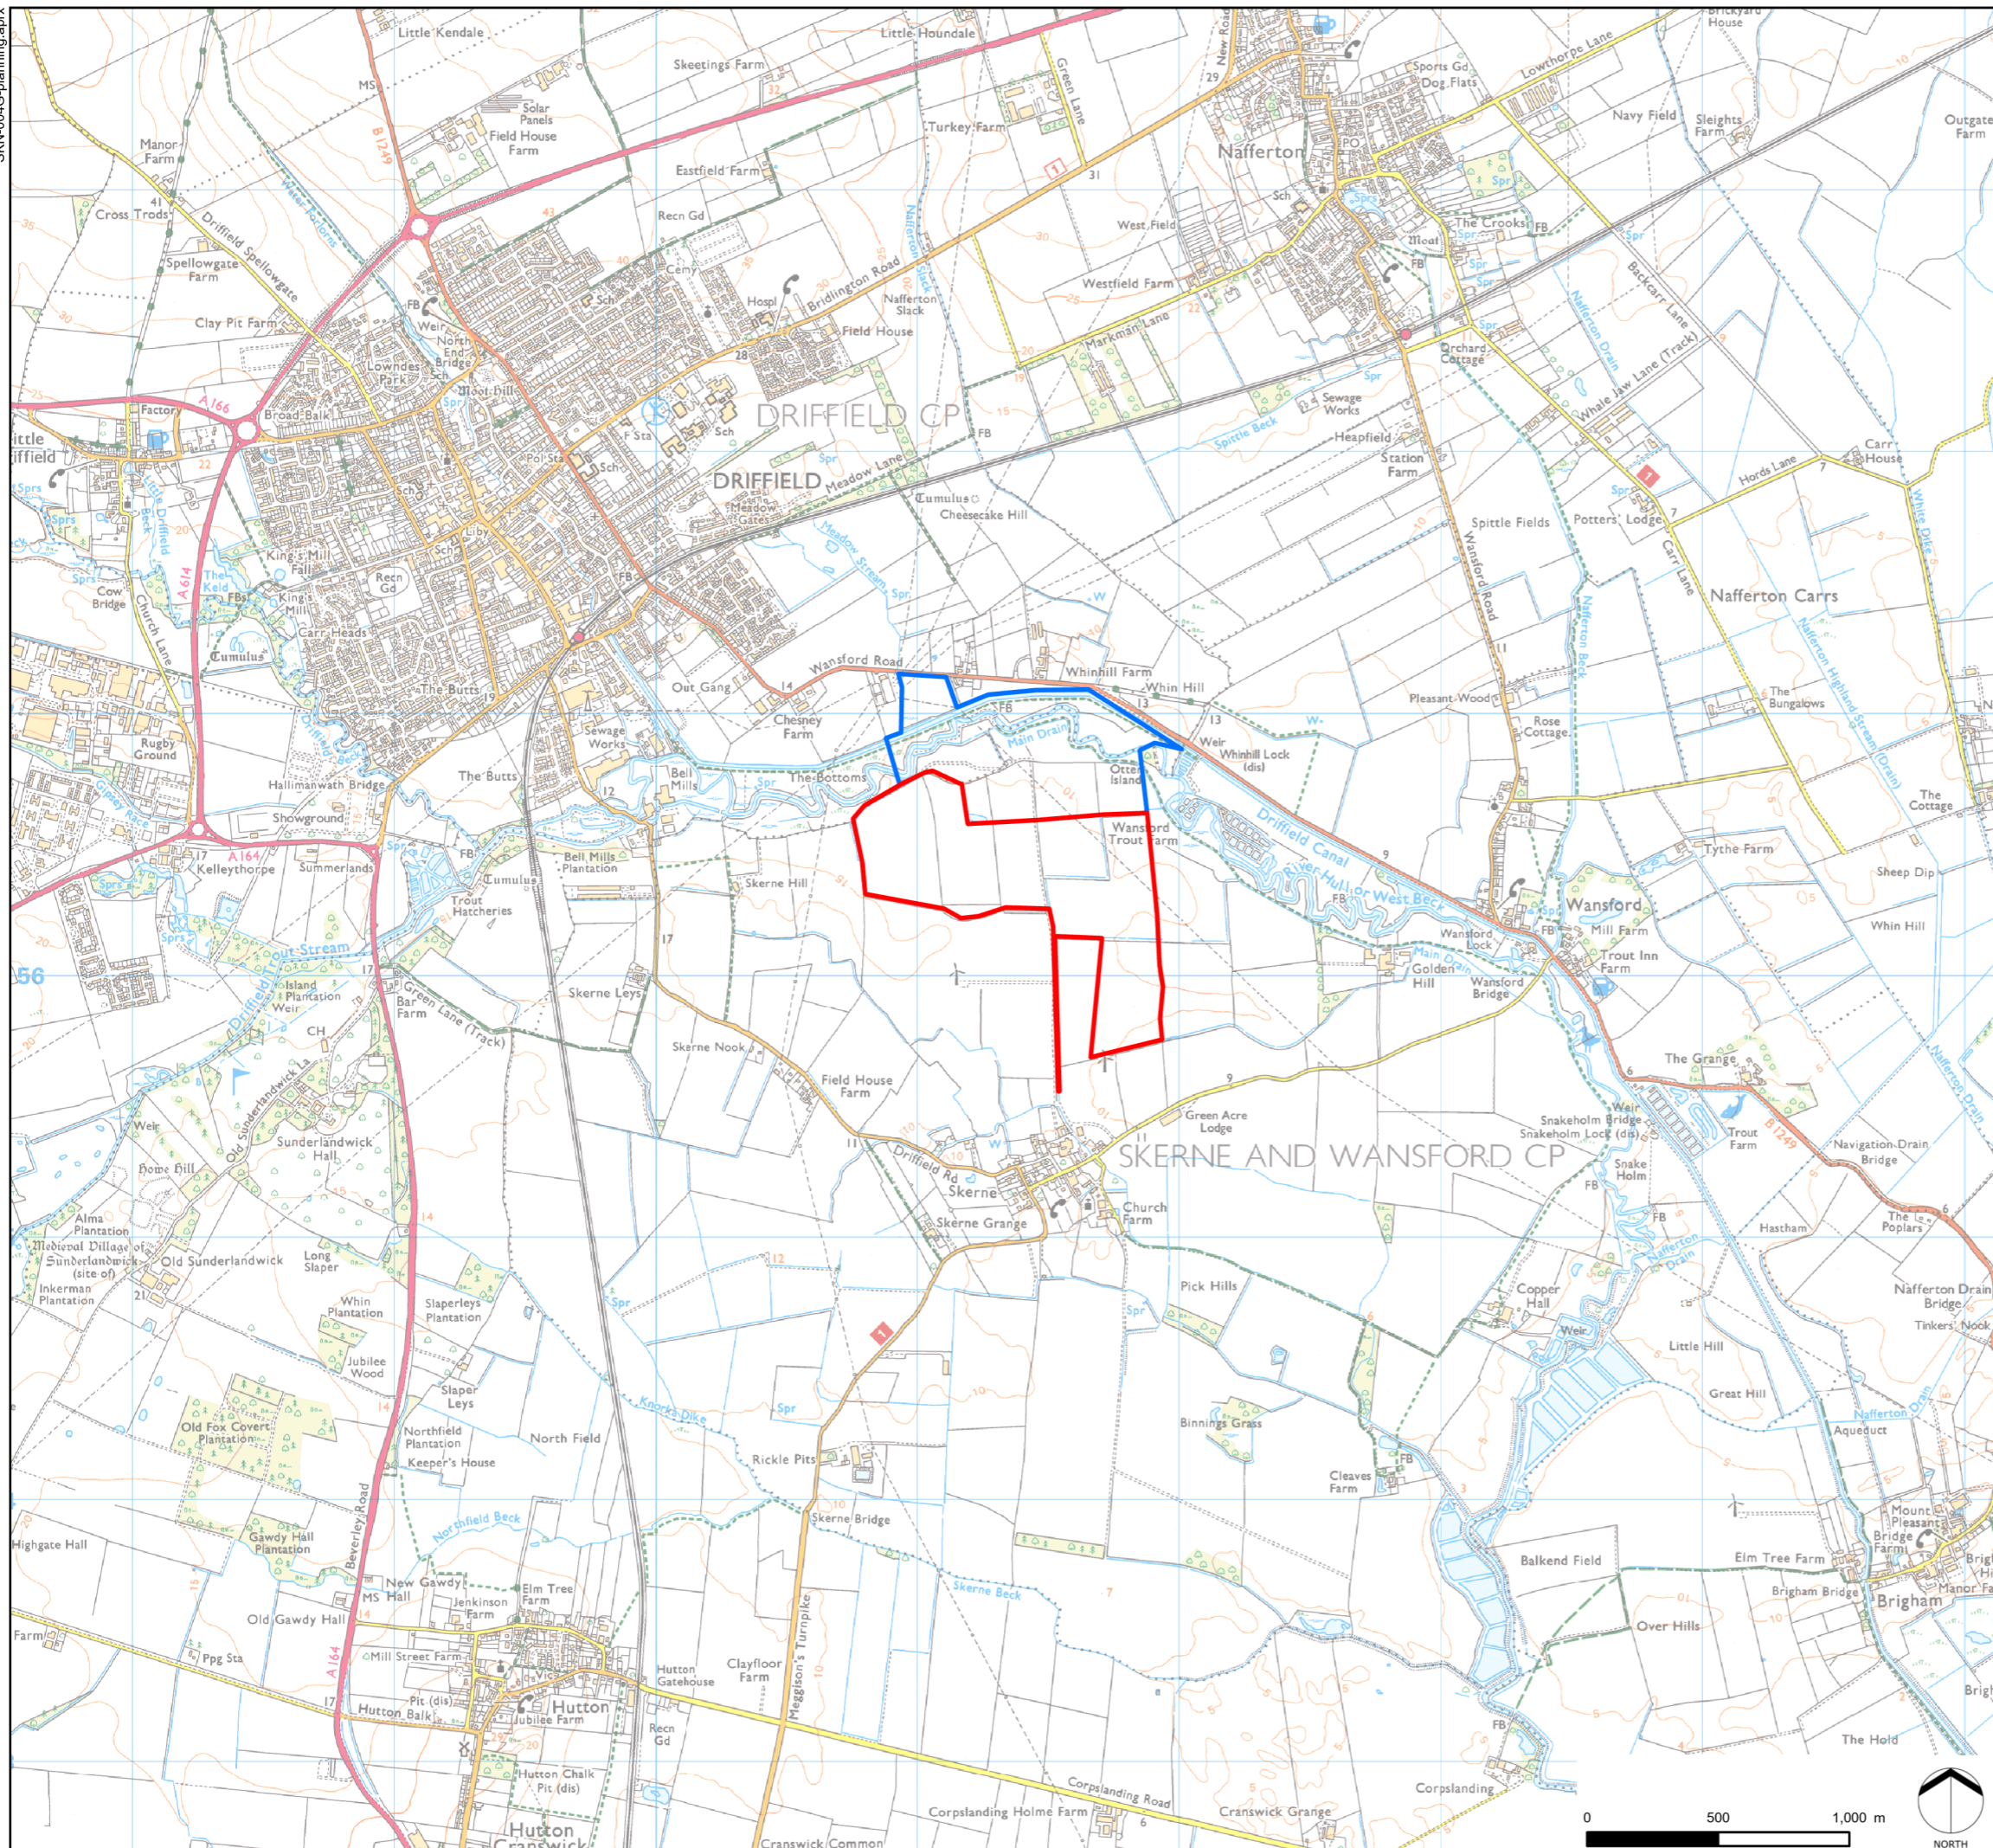

SKERNE SOLAR FARM

Figure SK_Loc_Plan_01
 Location Plan

KEY

- Site Boundary
- Additional Land Available to Applicant

Projected Coordinate System: British National Grid

DATE	BY	PAPER	SCALE	QA	REV
JUN 2020	MP	A3	1:25,000	EK	-