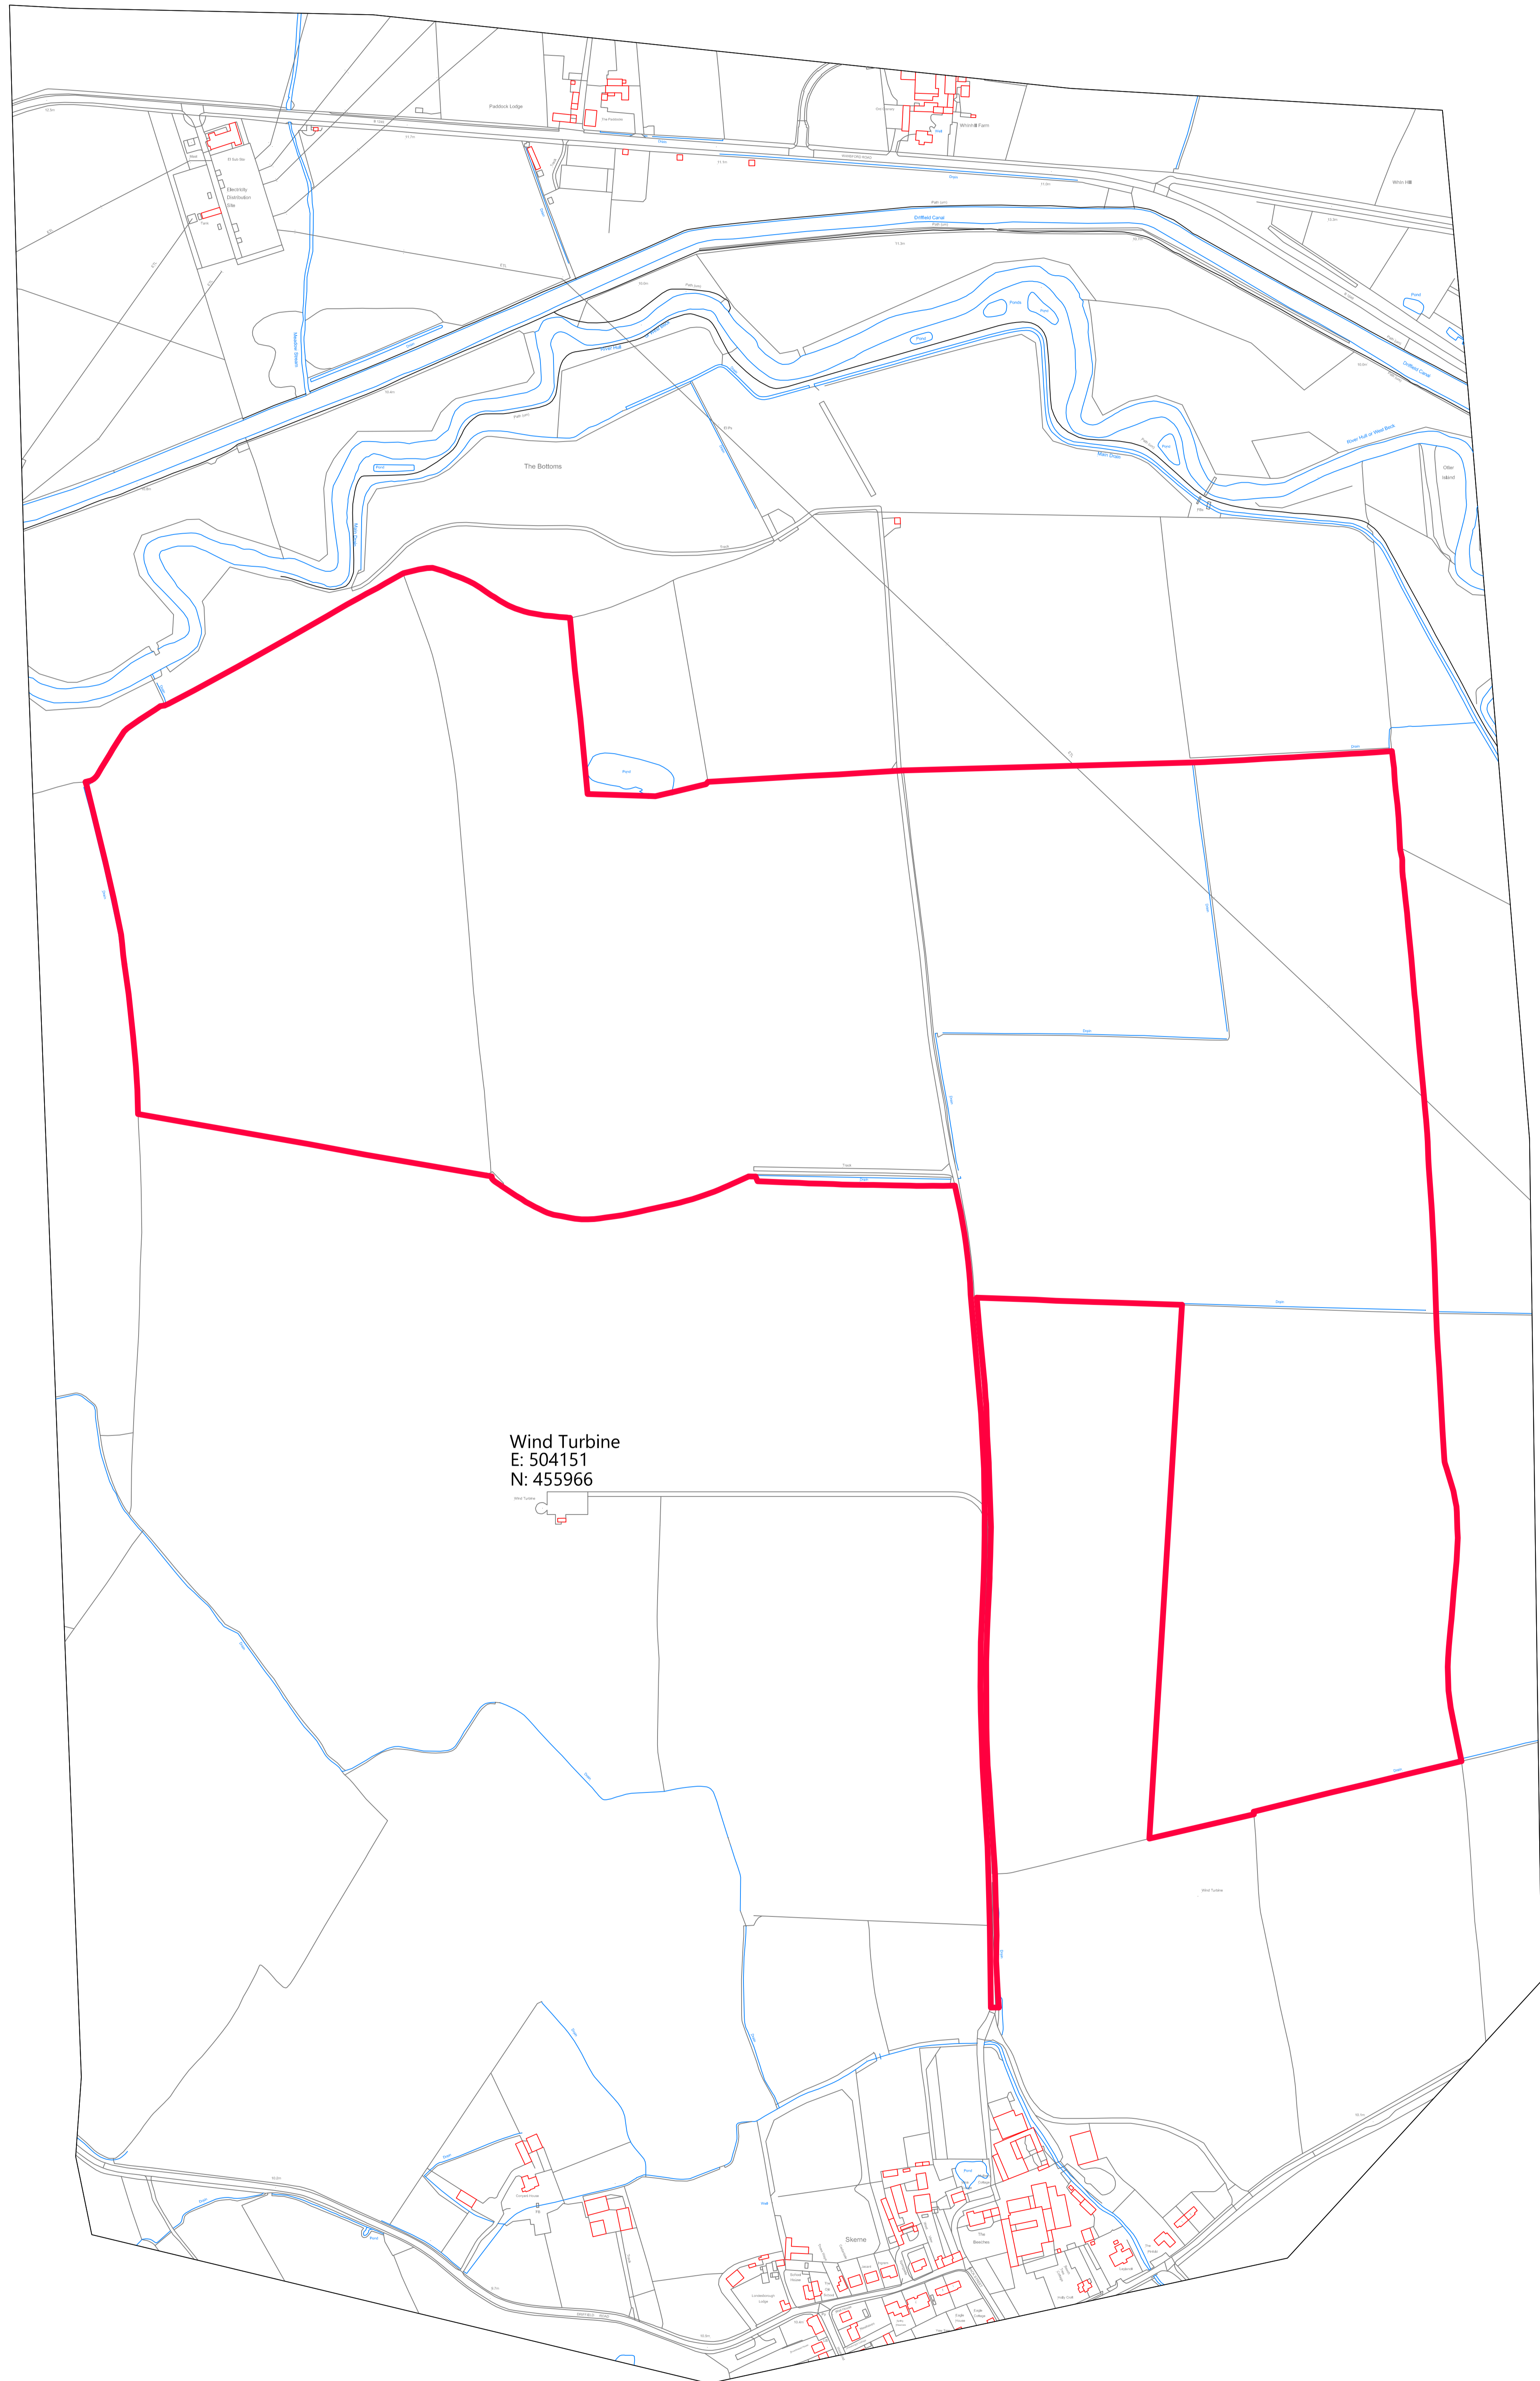

DRIFFIELD SOLAR

EXISTING SITE PLAN

SK-Ex_Plan 02

A0 1:2500

RevC