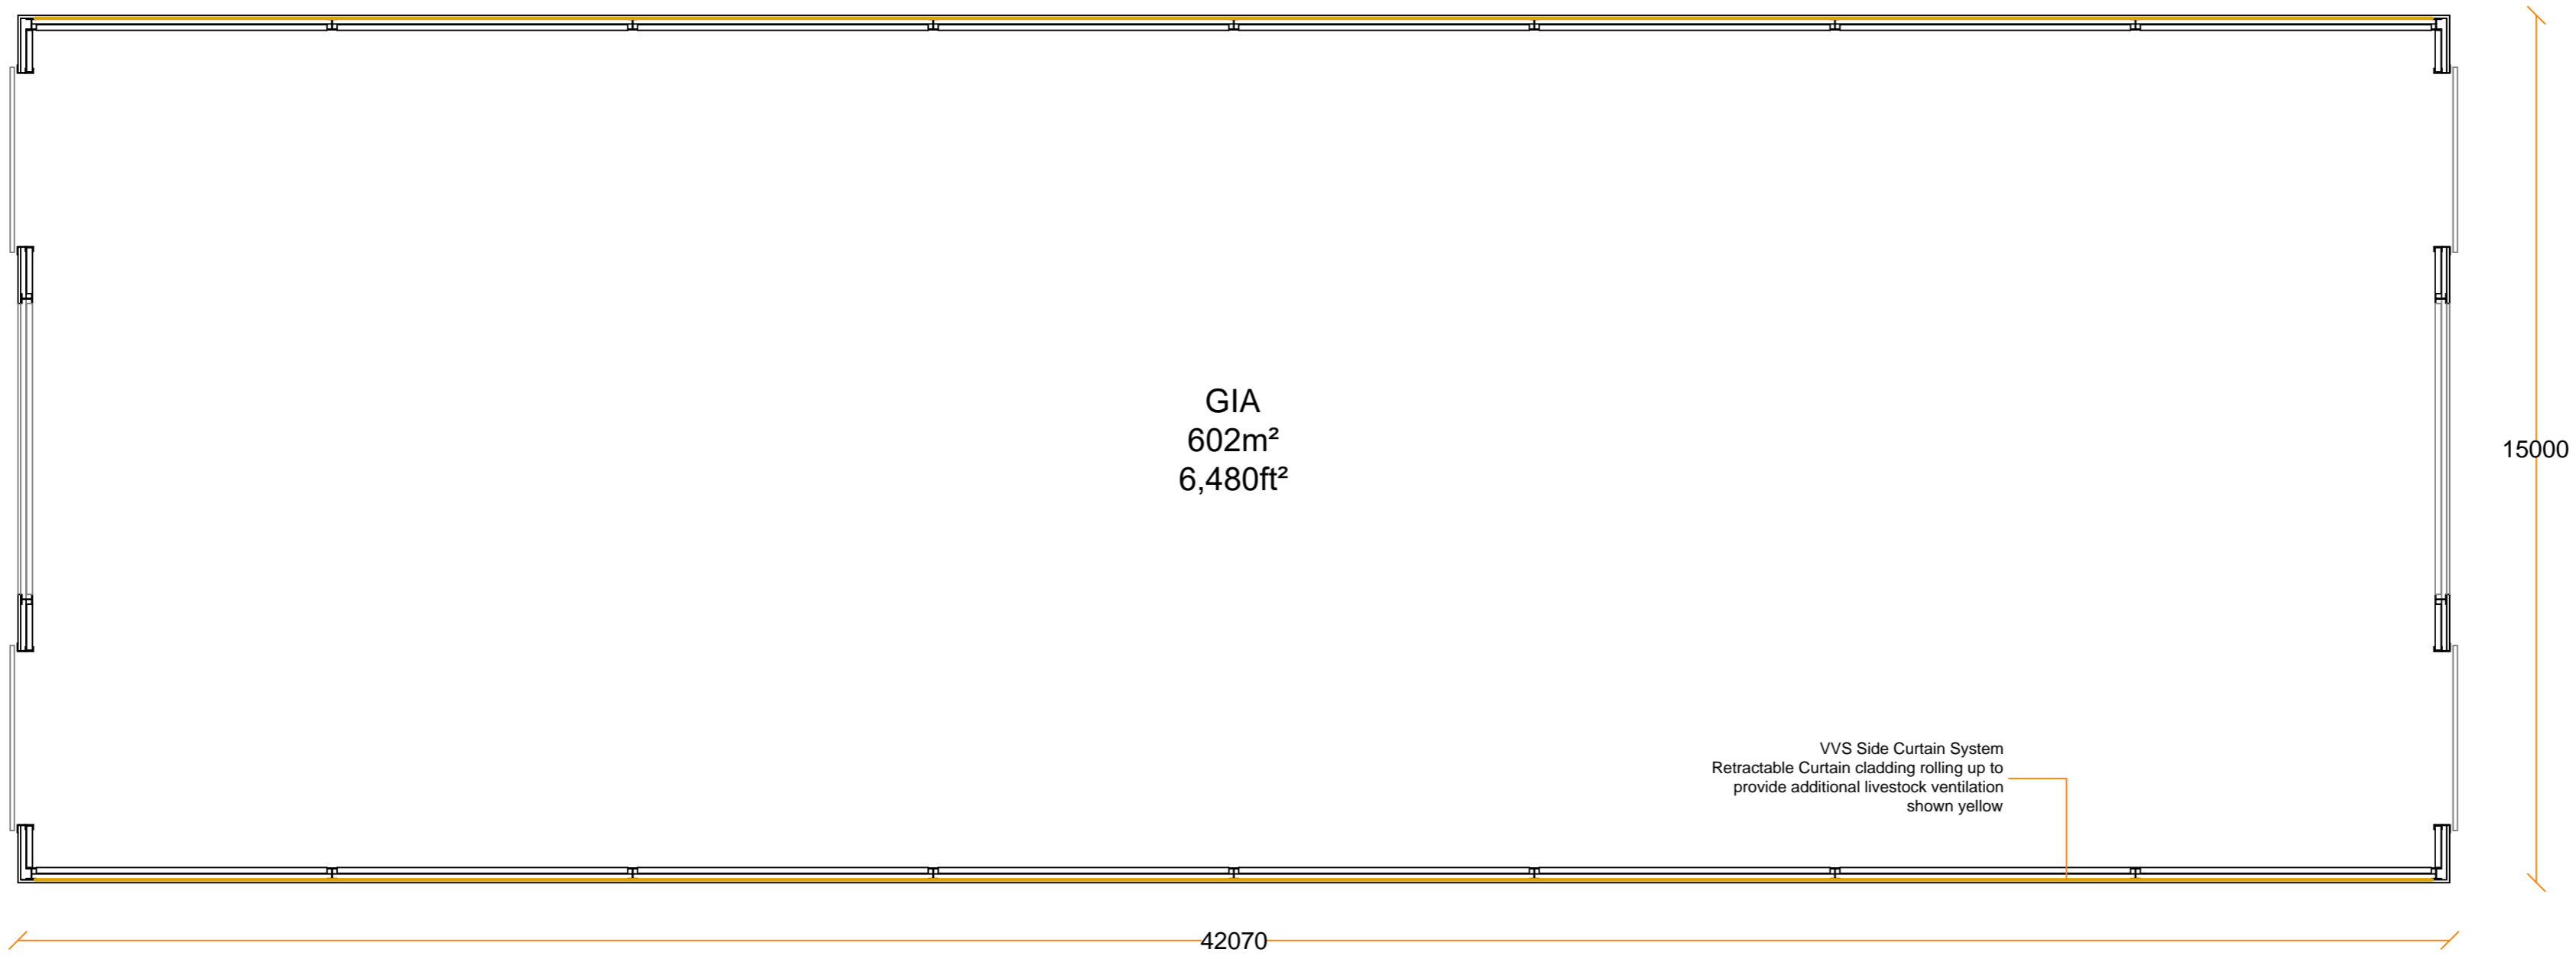

Roof Plan

Floor Plan

rev	date	Description
A	15/09/21	VVS cladding system indicated

client
MRA Farming Ltd.

project
Proposed Agricultural Shed

Brind Leys Farm
Brindleys Lane
Brind
DN14 7JY

drawing title
Floor Plan & Roof Plan

scale
1:100 @ A2

date
July 2021

drawing No.
21.3210-04

rev.
A