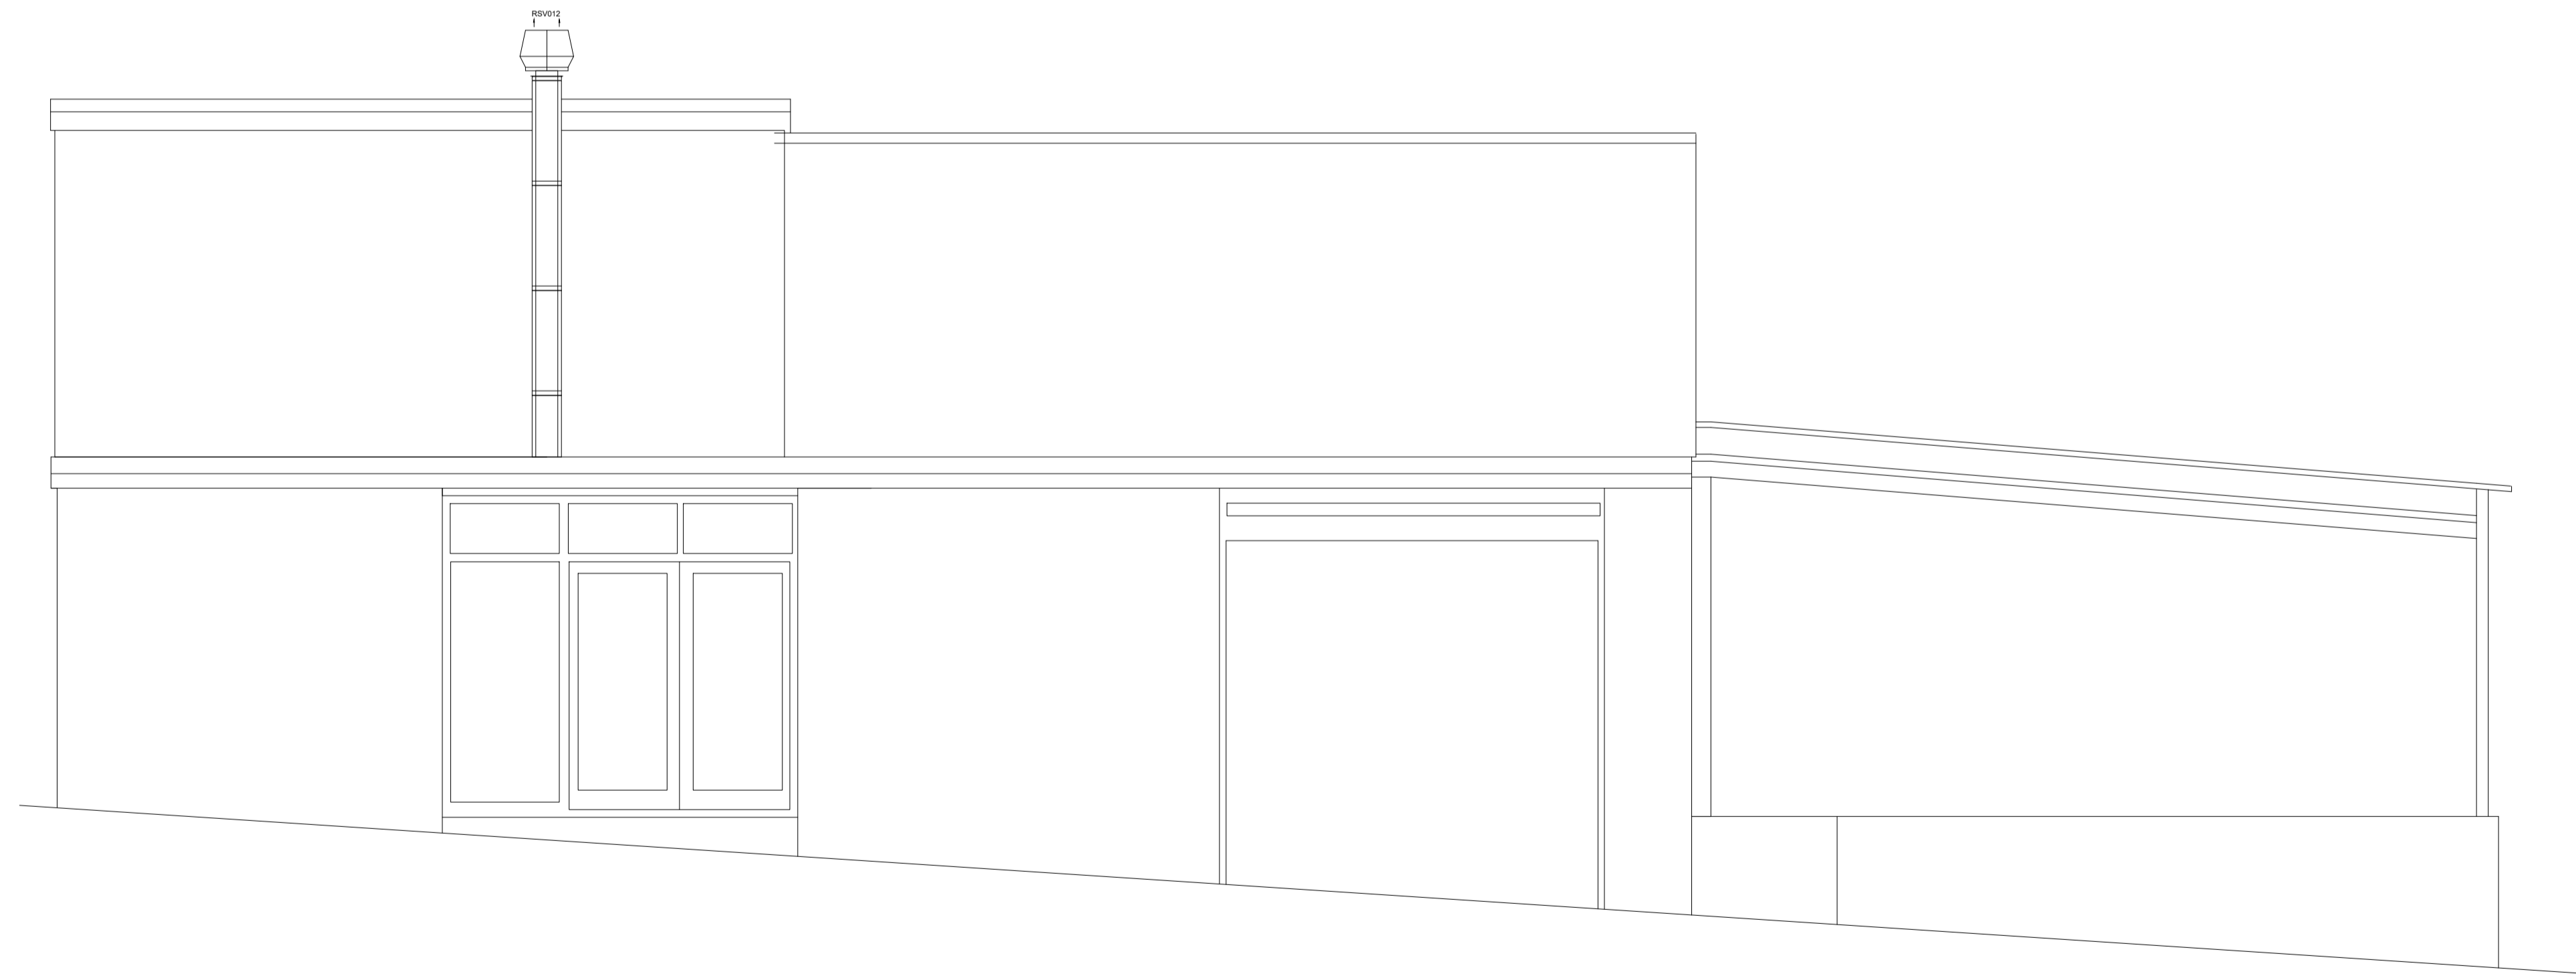

FRONT ELEVATION SHOWING FLUE AND FAN

SIDE ELEVATION SHOWING FLUE AND FAN

CUSTOMER:	WAREHOUSE PIZZA	CONTRACT REF:	SCALE:	1:50	
CONTRACT:	LINK HOUSE	DATE:	DRAWN BY:	JAI GLEN	A 15.09.21 SCALE BAR ADDED
DESCRIPTION:	VENTILATION SCHEMATIC	DRG NO:	MATERIAL:	N/A	REVISION: A