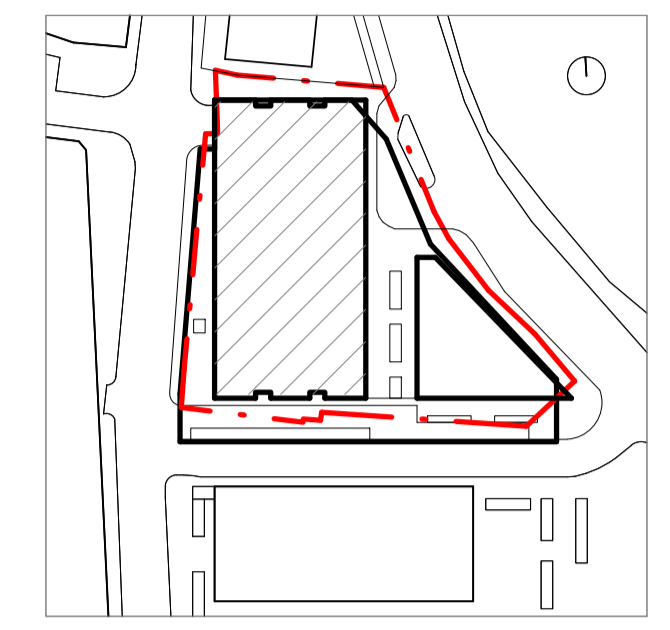

- 3. Totem Sign
- 2. Wall mounted Fascia Sign
- 1. Canopy Signage

NOTES:
 DO NOT SCALE FROM THIS DRAWING. ALL DIMENSIONS TO BE CHECKED ON SITE. ALL OMISSIONS AND DISCREPANCIES TO BE REPORTED TO THE ARCHITECT IMMEDIATELY.
 ALL RIGHTS RESERVED. THIS WORK IS COPYRIGHT AND CANNOT BE REPRODUCED OR COPIED OR MODIFIED IN ANY FORM OR BY ANY MEANS, GRAPHIC ELECTRONIC OR MECHANICAL, INCLUDING PHOTOCOPYING WITHOUT THE WRITTEN PERMISSION OF SQUIRE AND PARTNERS ARCHITECTS.

Project
 City Pride

Drawing
 Signage Location Plan
 Ground Floor

Drawn	Date	Scale	@ A1
SGI	03/09/21	1: 200	@ A3
1: 400			
Job Number	Drawing number	Revision	
11018	P-00-C645-002	A	