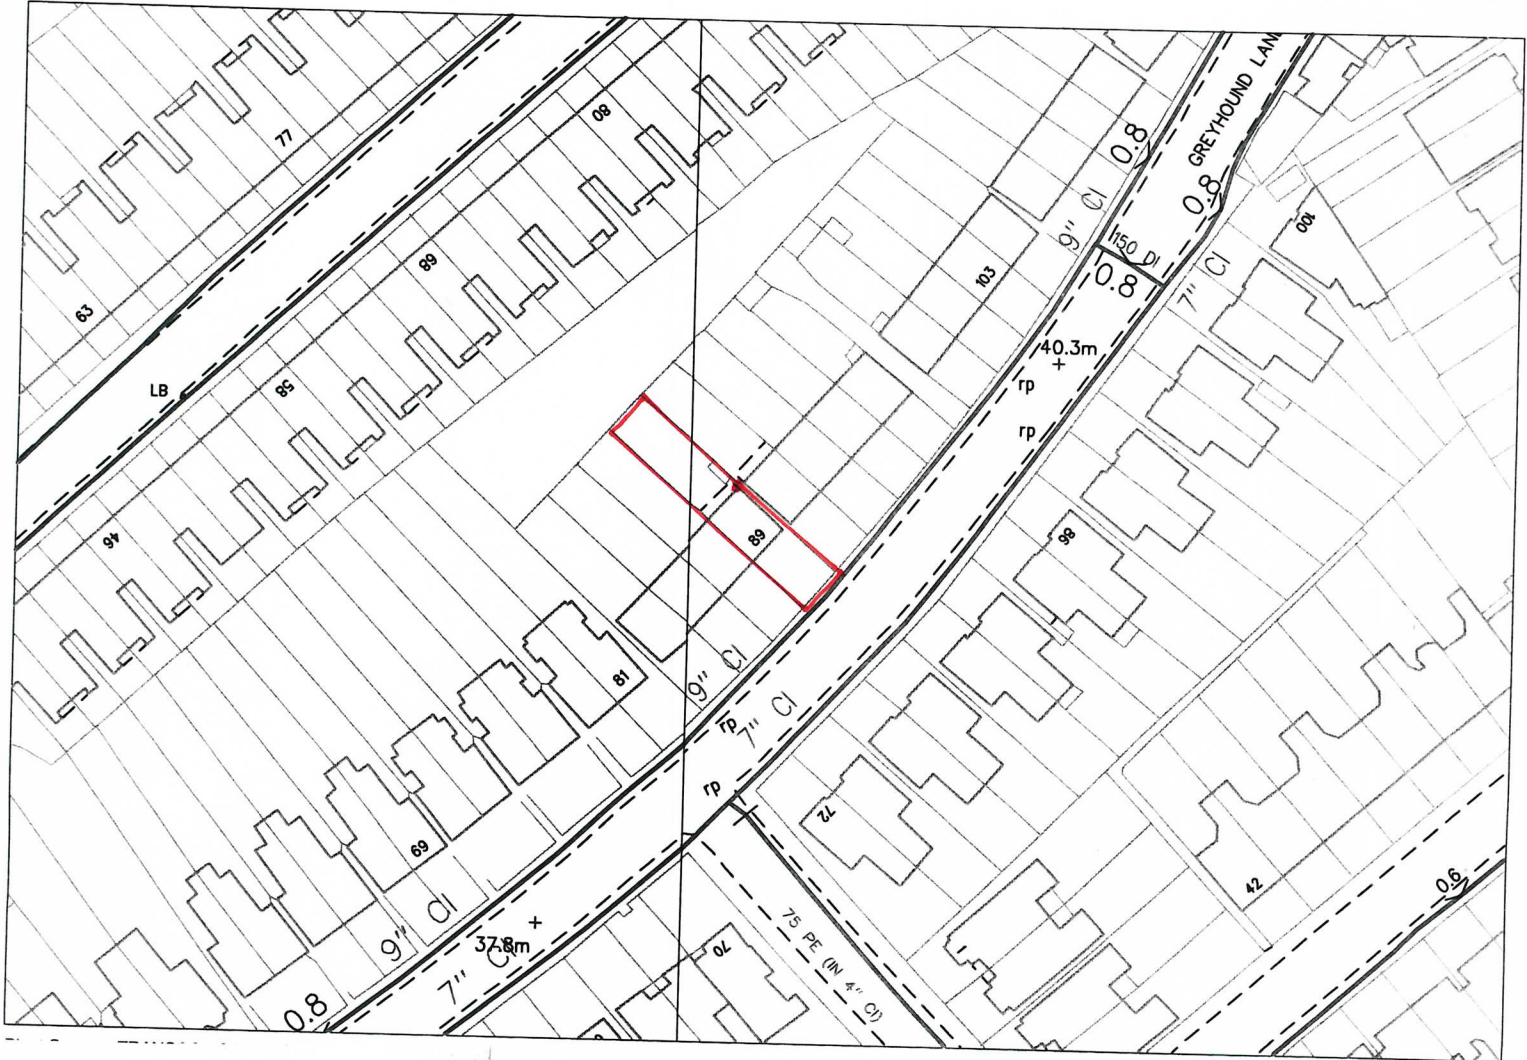

# 89 GREYHOUND LANE, LONDON, SW16 5NW.

SCALE

1:1250 LOCATION PLAN

NORTH

0 10 20 30 40 50m.