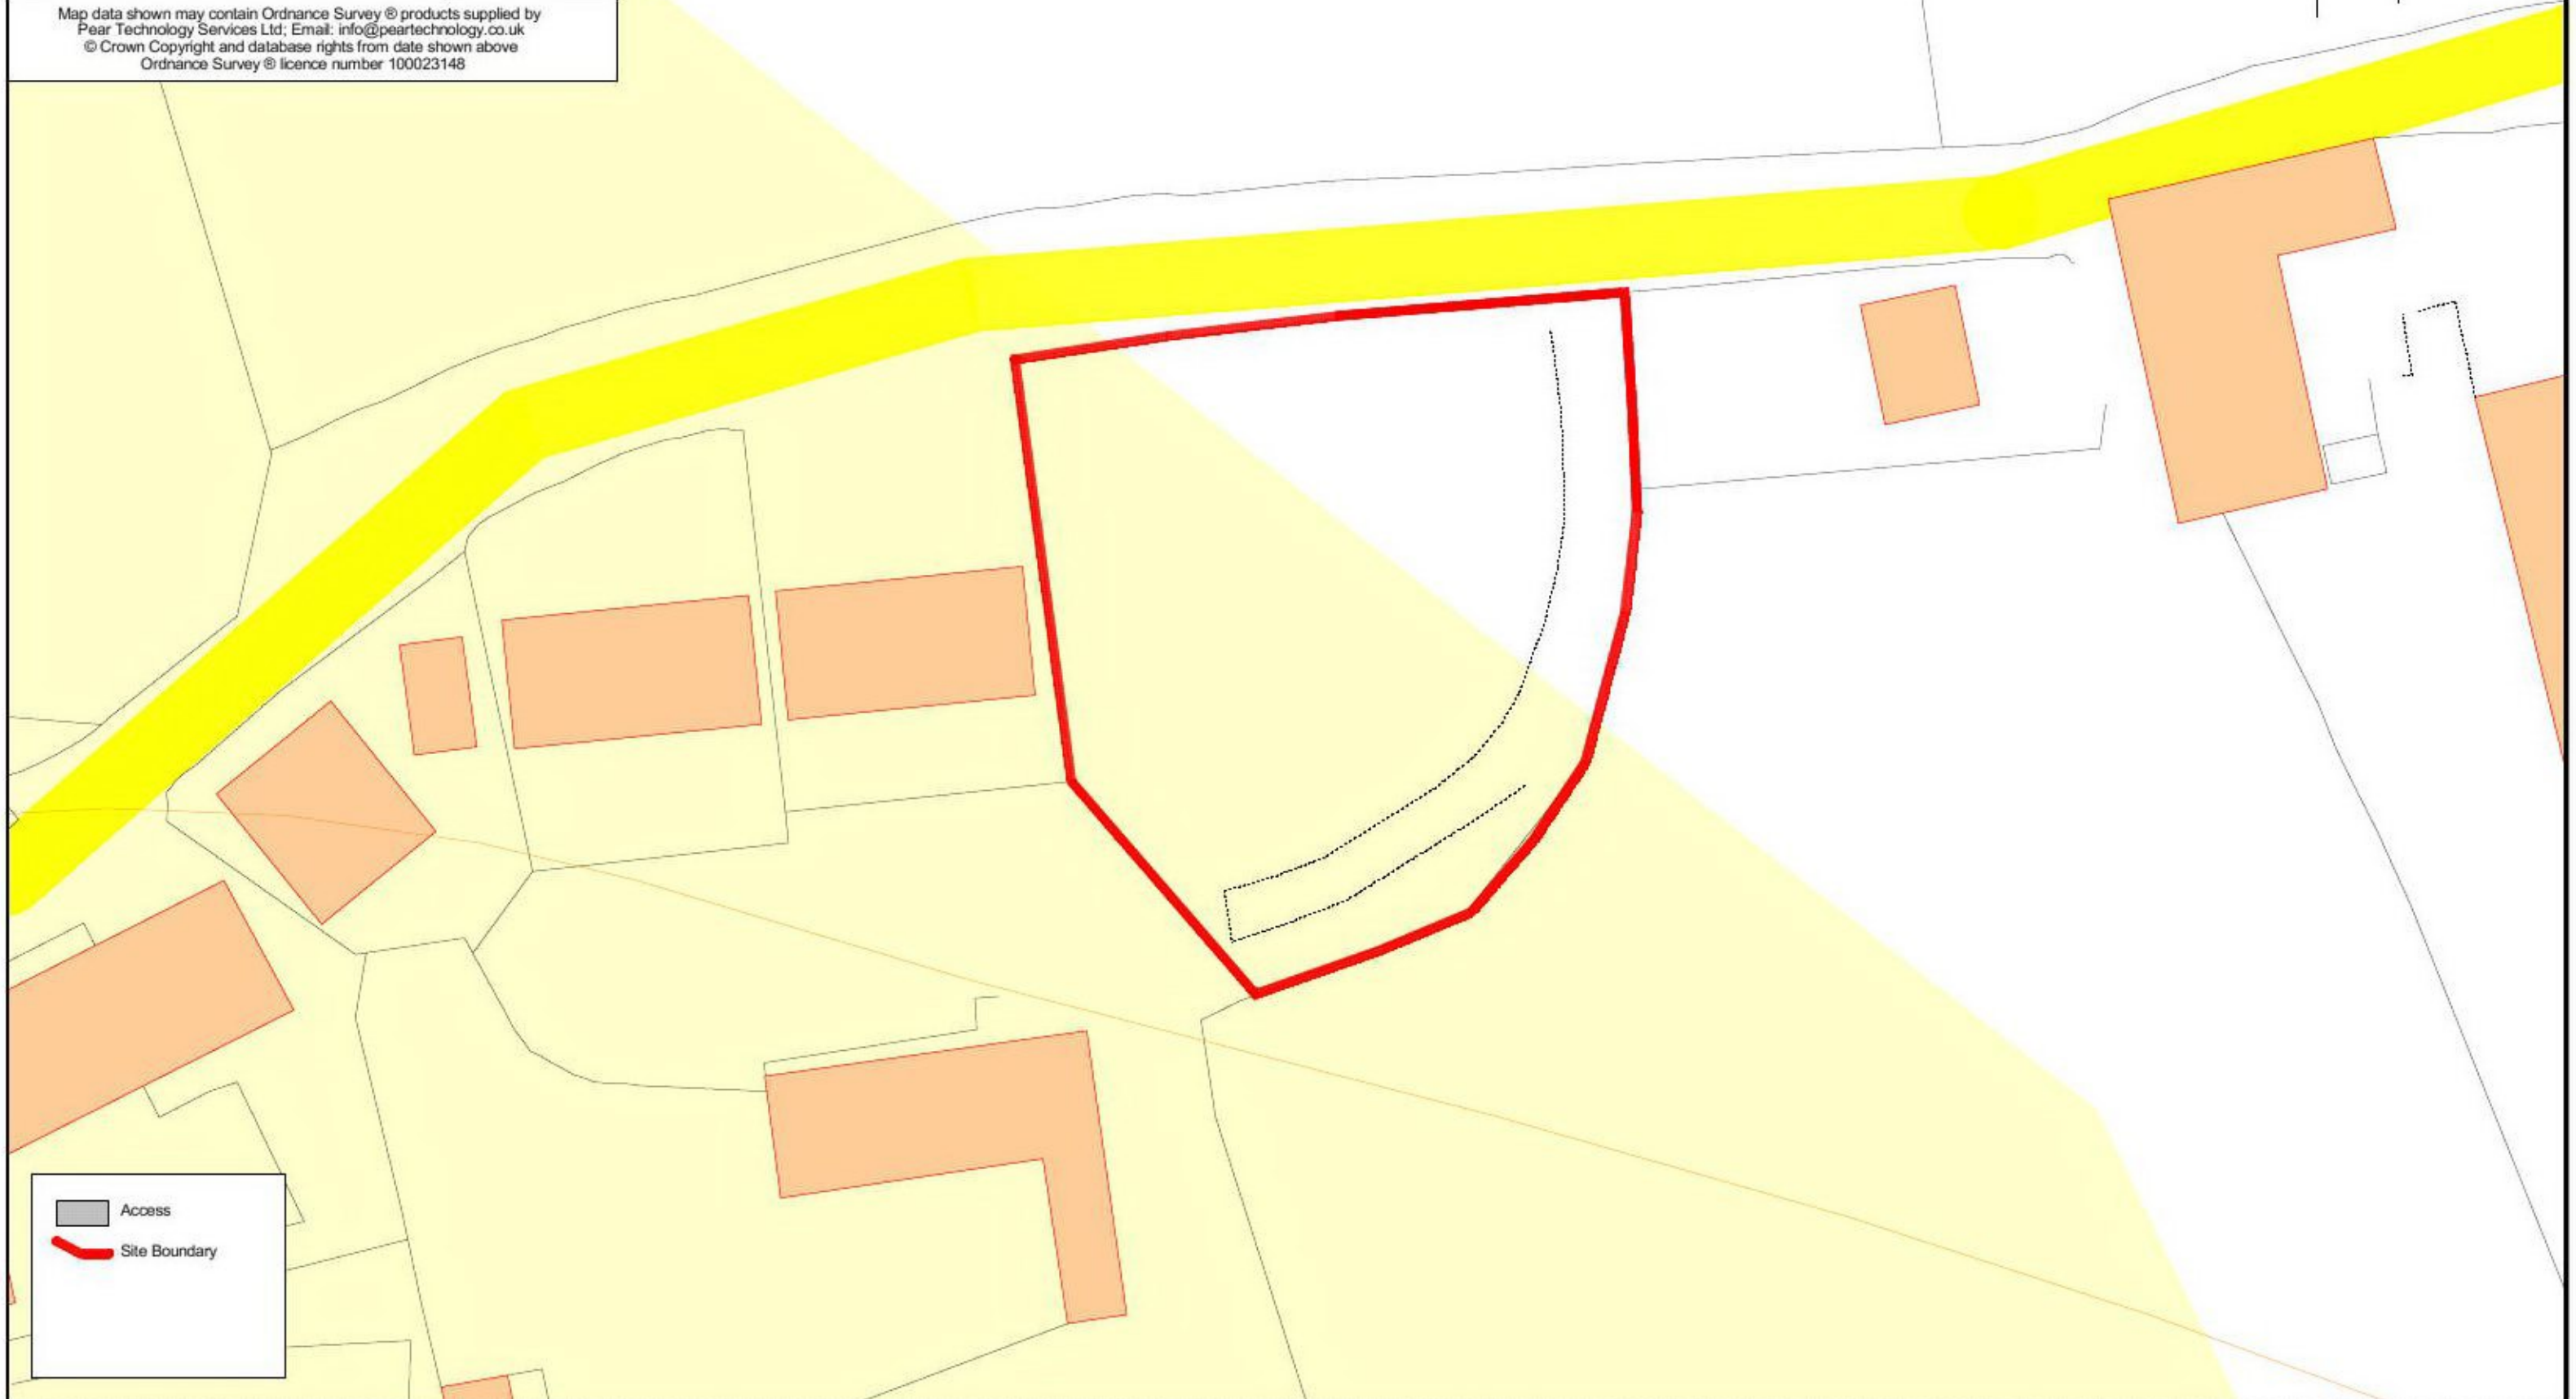

Land & Heritage Ltd

01752 545710

www.landandheritage.com

Land East of 2 Meadow View: Existing site plan

SCALE :
1 : 500 @ A4

DATE :
13/09/2021

MAP FILENAME :
[Filename]

Map data shown may contain Ordnance Survey © products supplied by
Pear Technology Services Ltd; Email: info@peartechology.co.uk
© Crown Copyright and database rights from date shown above
Ordnance Survey © licence number 100023148

03

	Access
	Site Boundary