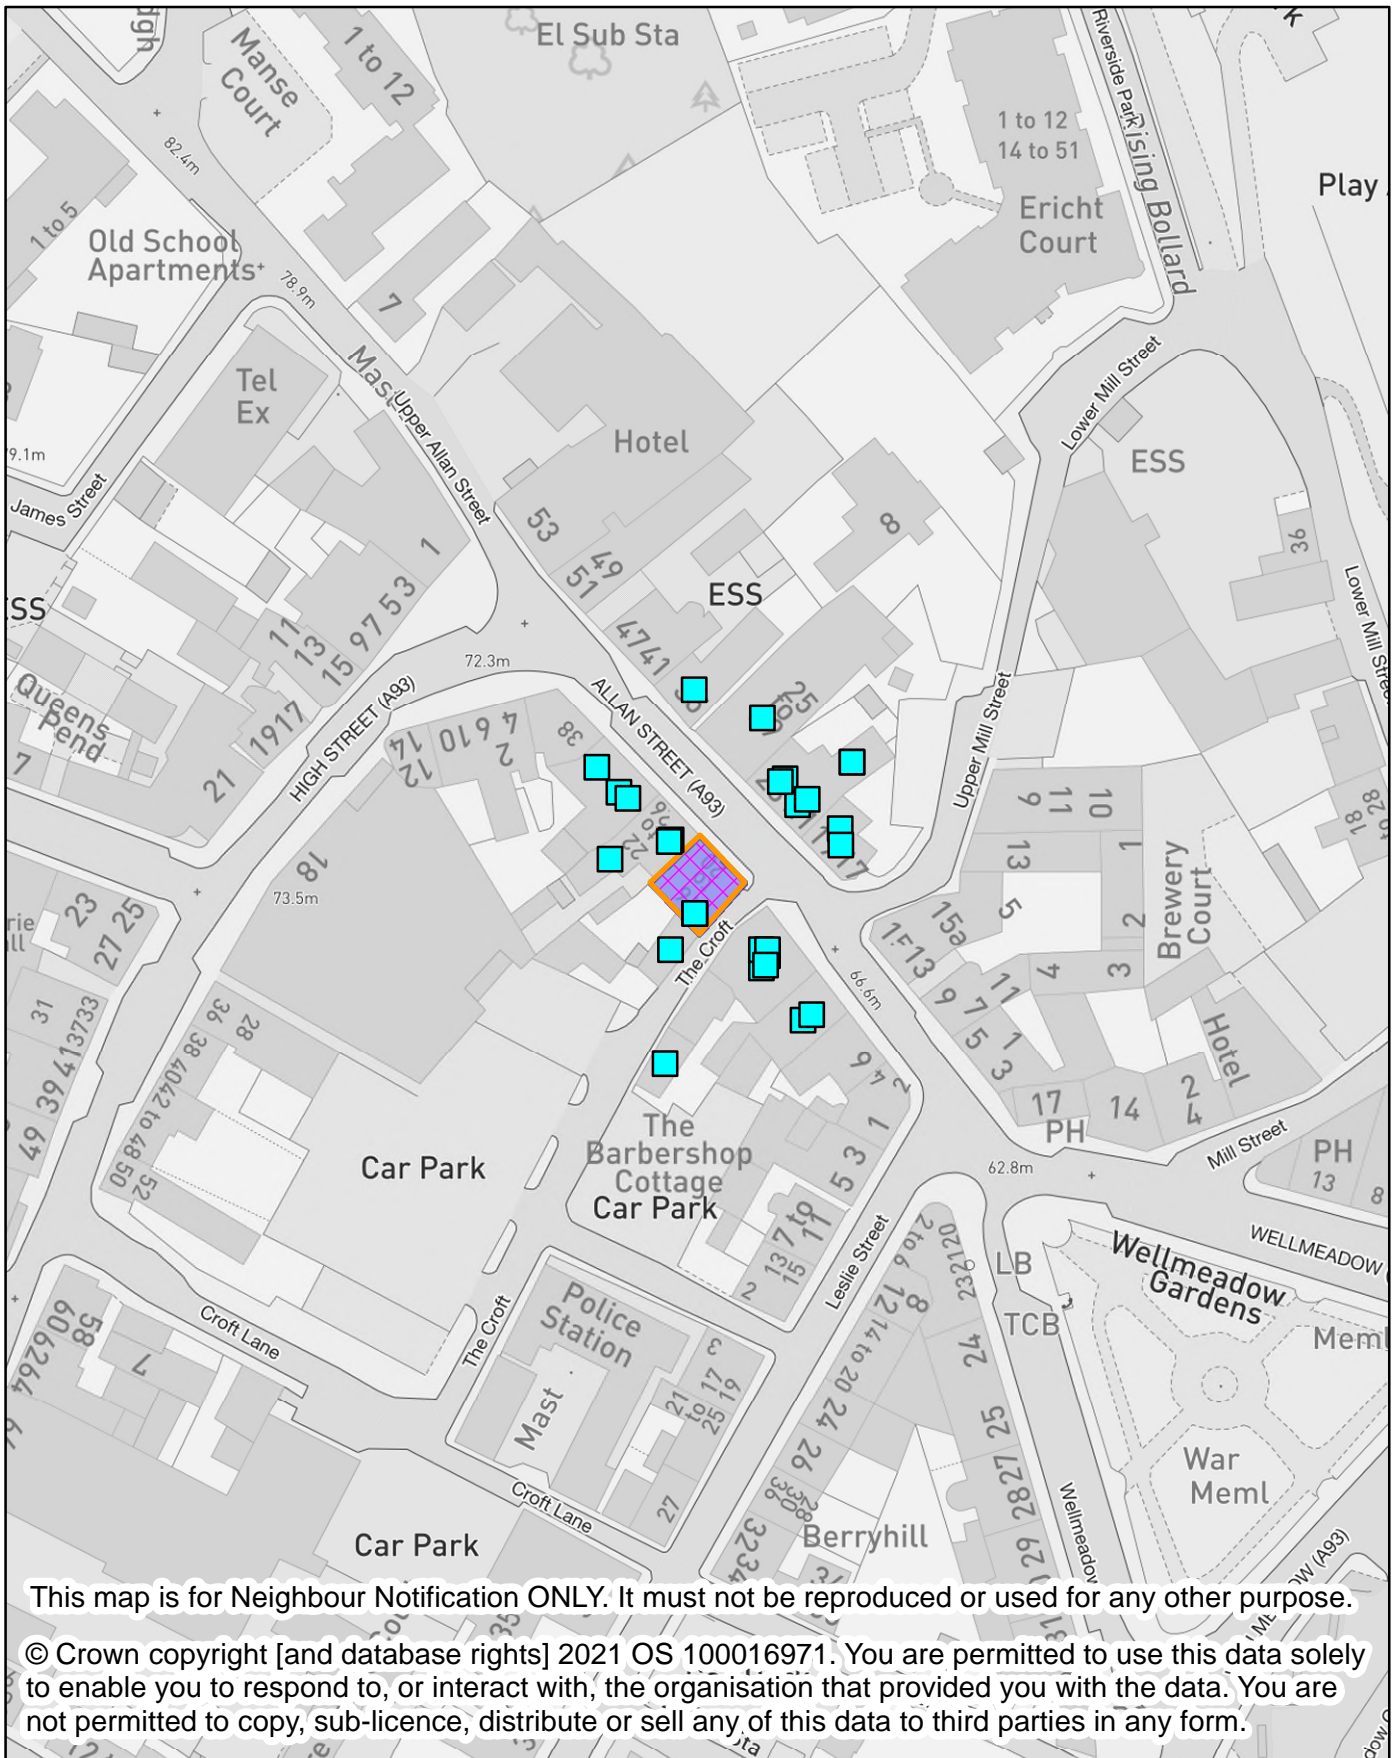

## NEIGHBOUR NOTIFICATION

Location Plan showing planning application site

This map is for Neighbour Notification ONLY. It must not be reproduced or used for any other purpose.

© Crown copyright [and database rights] 2021 OS 100016971. You are permitted to use this data solely to enable you to respond to, or interact with, the organisation that provided you with the data. You are not permitted to copy, sub-licence, distribute or sell any of this data to third parties in any form.