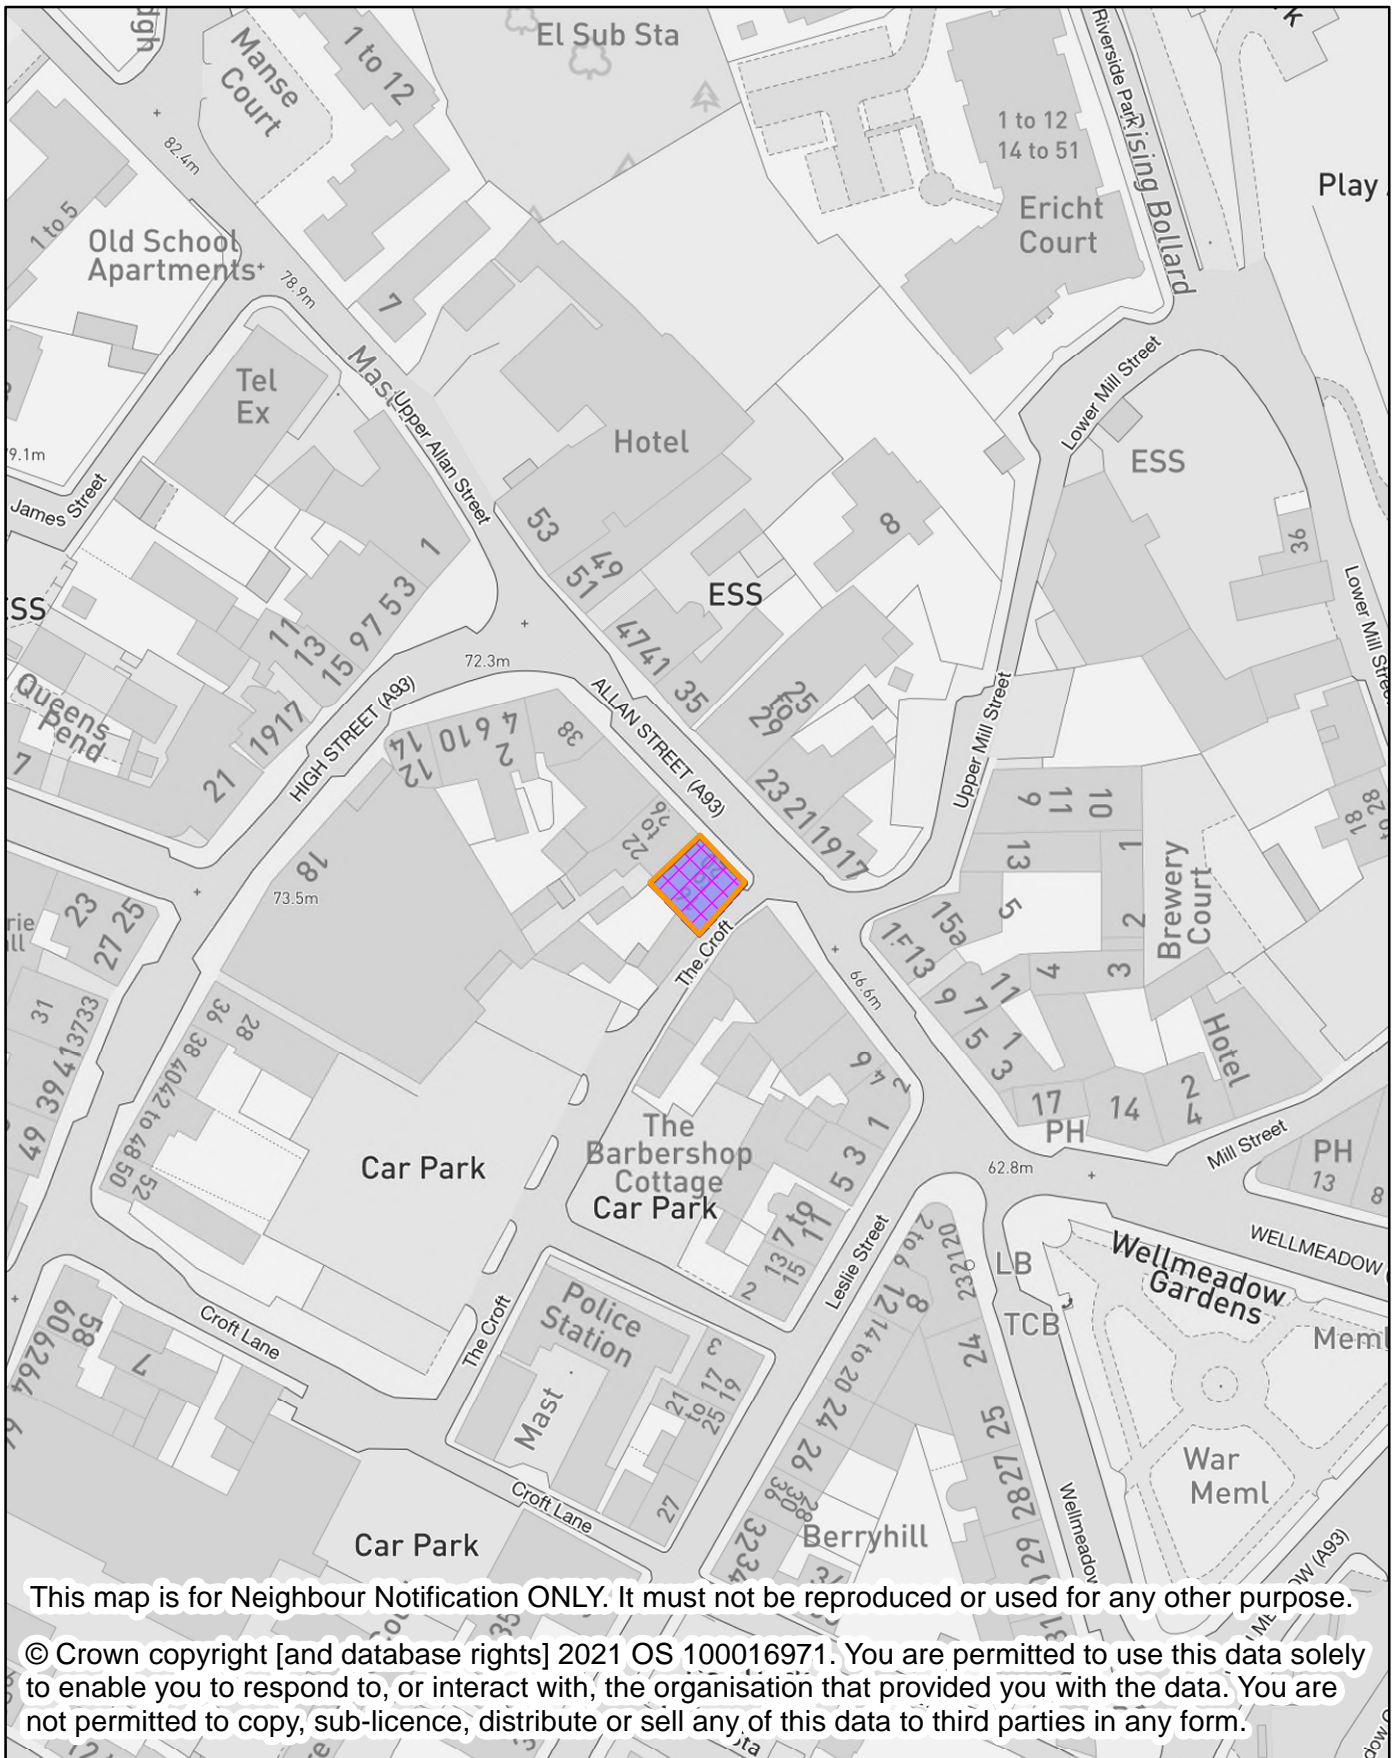

## NEIGHBOUR NOTIFICATION

Location Plan showing planning application site

This map is for Neighbour Notification ONLY. It must not be reproduced or used for any other purpose.

© Crown copyright [and database rights] 2021 OS 100016971. You are permitted to use this data solely to enable you to respond to, or interact with, the organisation that provided you with the data. You are not permitted to copy, sub-licence, distribute or sell any of this data to third parties in any form.