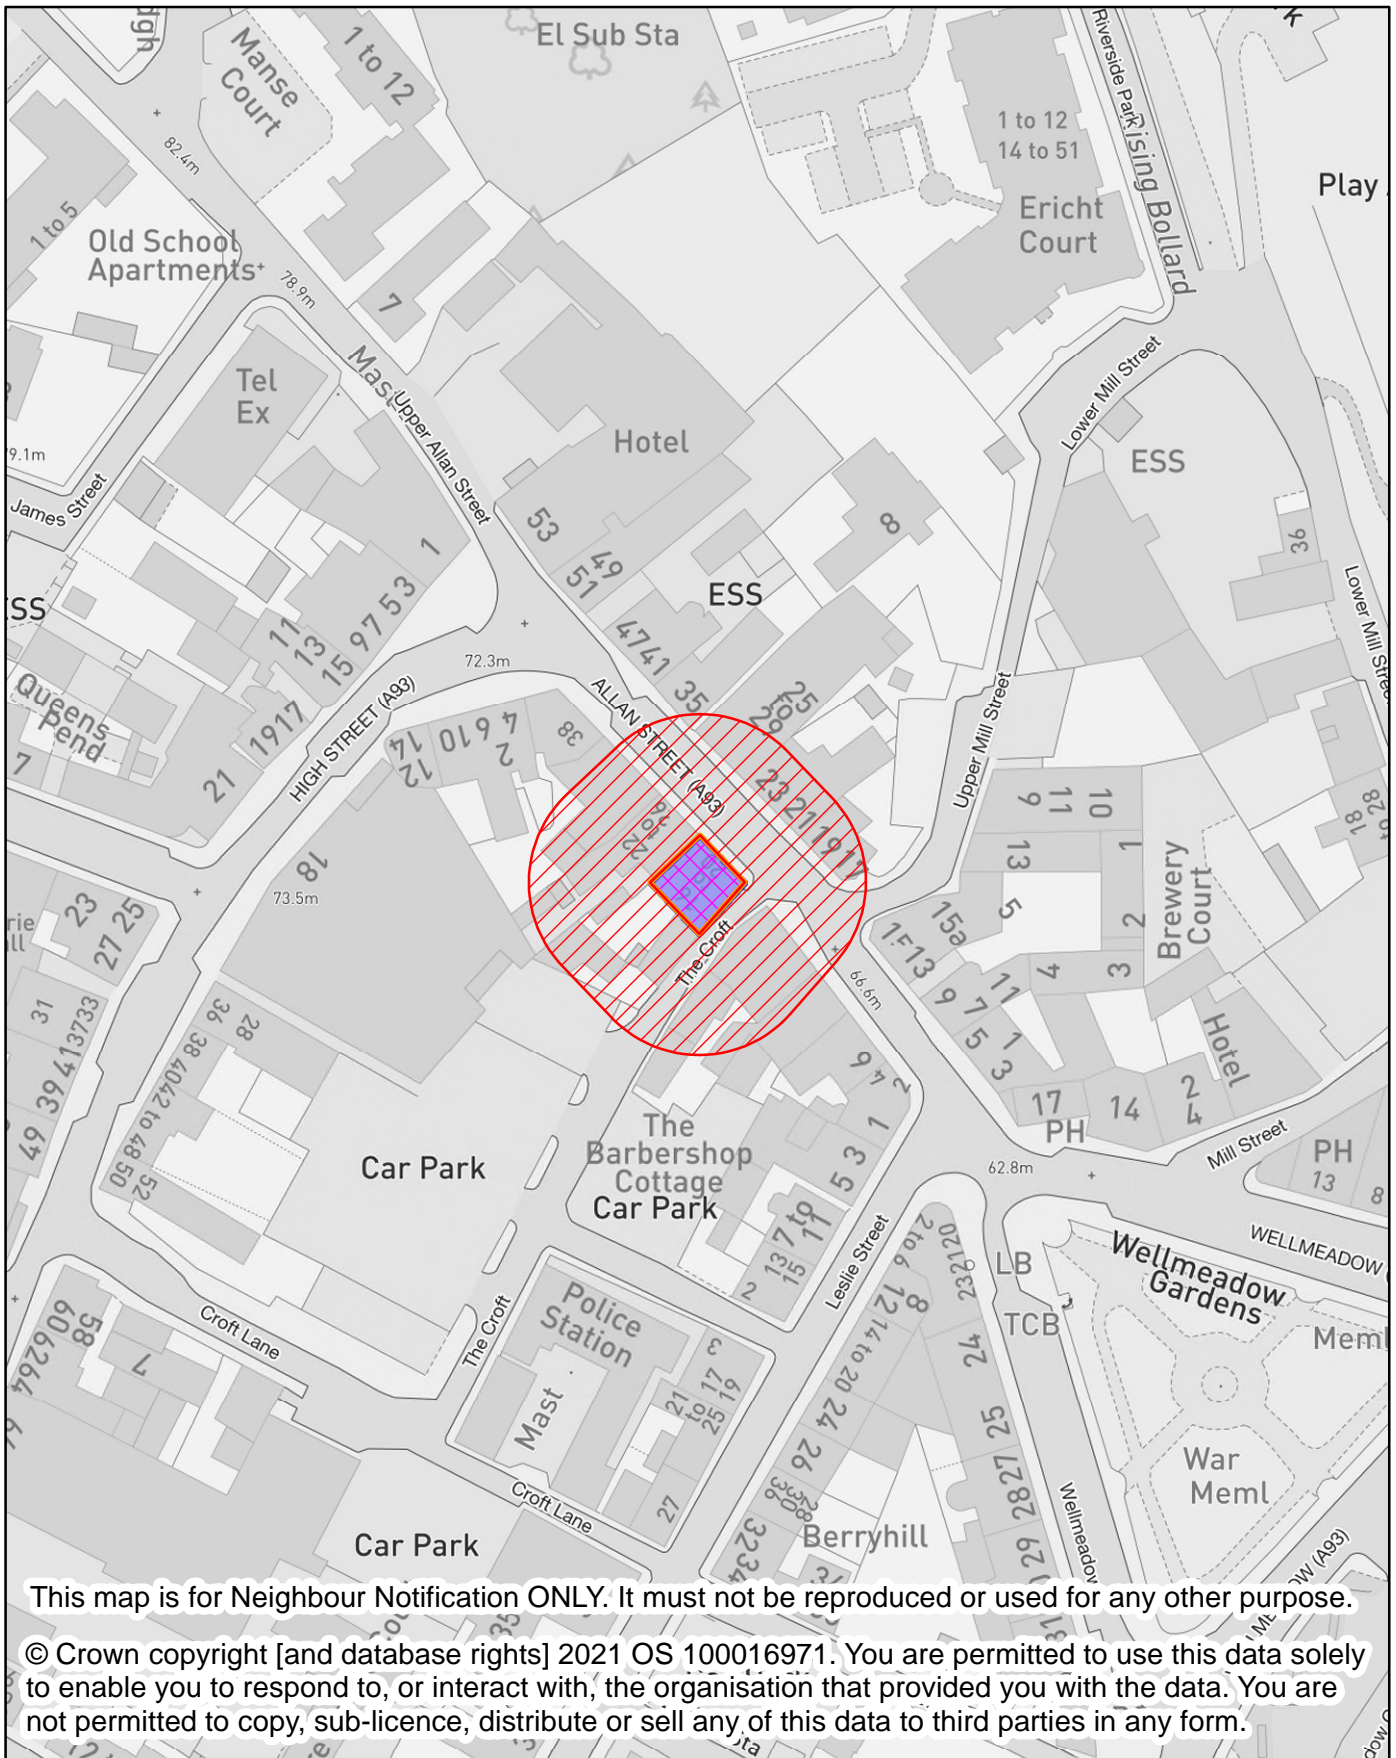

## NEIGHBOUR NOTIFICATION

Location Plan showing planning application site

This map is for Neighbour Notification ONLY. It must not be reproduced or used for any other purpose.

© Crown copyright [and database rights] 2021 OS 100016971. You are permitted to use this data solely to enable you to respond to, or interact with, the organisation that provided you with the data. You are not permitted to copy, sub-licence, distribute or sell any of this data to third parties in any form.