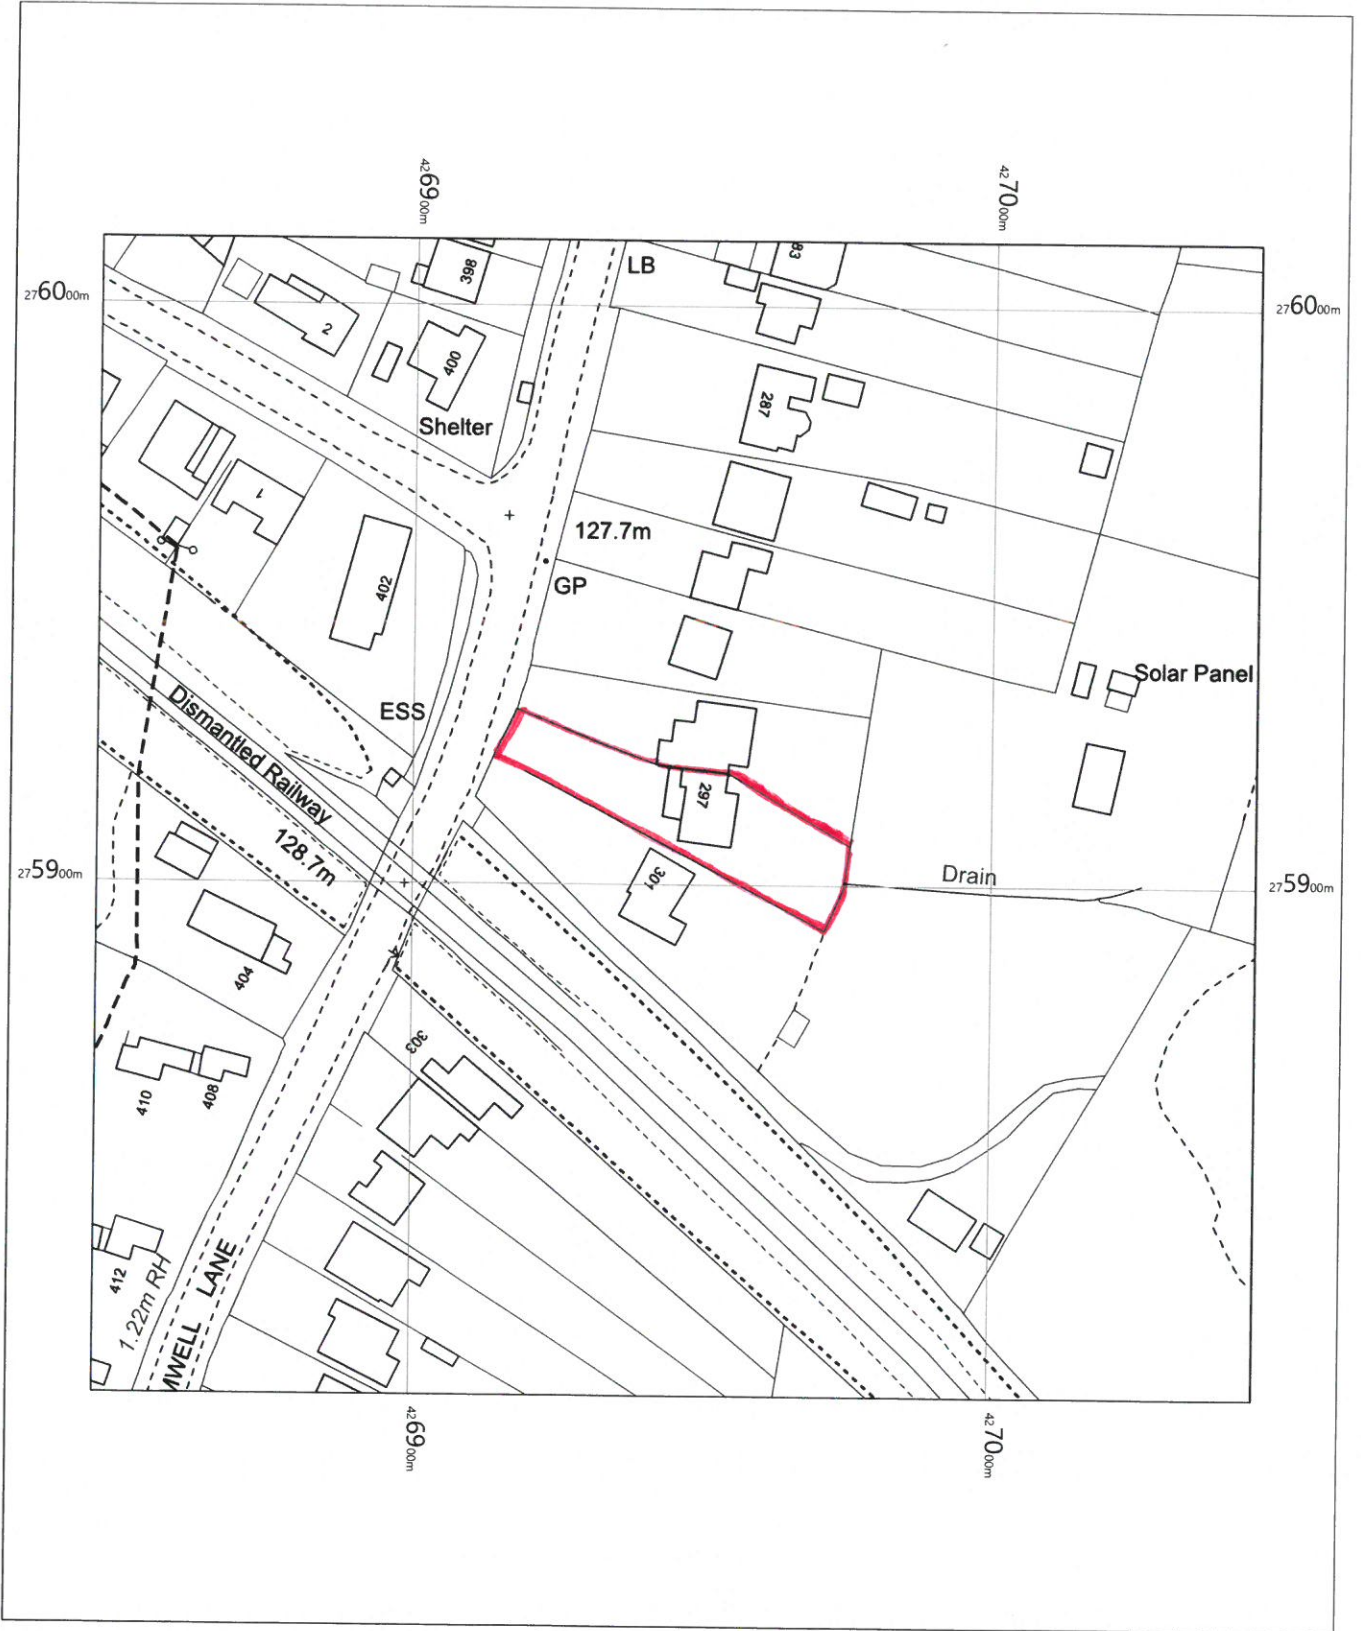

# 297 Cromwell Lane, Kenilworth

297 Cromwell Lane  
Kenilworth  
CV8 1PN

OS MasterMap 1250/2500/10000 scale  
Tuesday, June 29, 2021, ID: BW1-00973157  
maps.blackwell.co.uk  
1:1250 scale print at A4, Centre: 426945 E, 275911 N  
©Crown Copyright Ordnance Survey. Licence no. 100041041