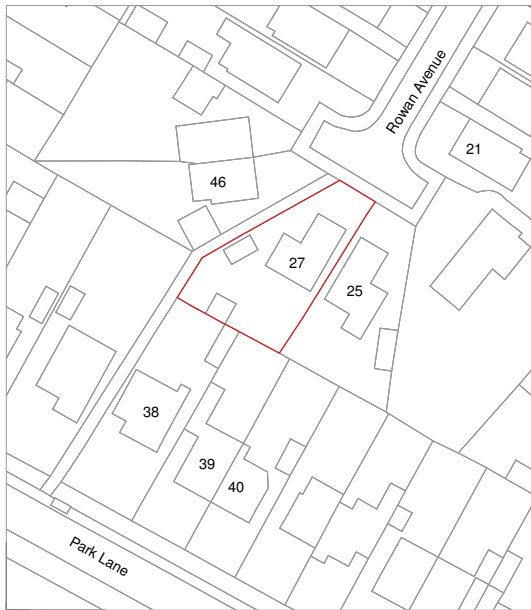

Plot boundary

© Crown copyright and database rights 2020 OS 100042766

# Location map

1 : 1250

 EXTENSION PLANS Extension Plans. 16 Shakespeare Road W7 1LR	27 Rowan Avenue Cowplain, Hampshire PO8 8AZ	Stephen Hazelwood & Judith Hazelwood			
	PROJECT ADDRESS:	CLIENT:	04.08.2021	1:1250	R00
PROJECT: Side Extension	DRAWING TITLE: LOCATION MAP	Drawn by: MC	Scale (@ A4)	Rev. Date	Rev.
		Checked by: NH	DRAWING NUMBER: RA-R00-EX-101		