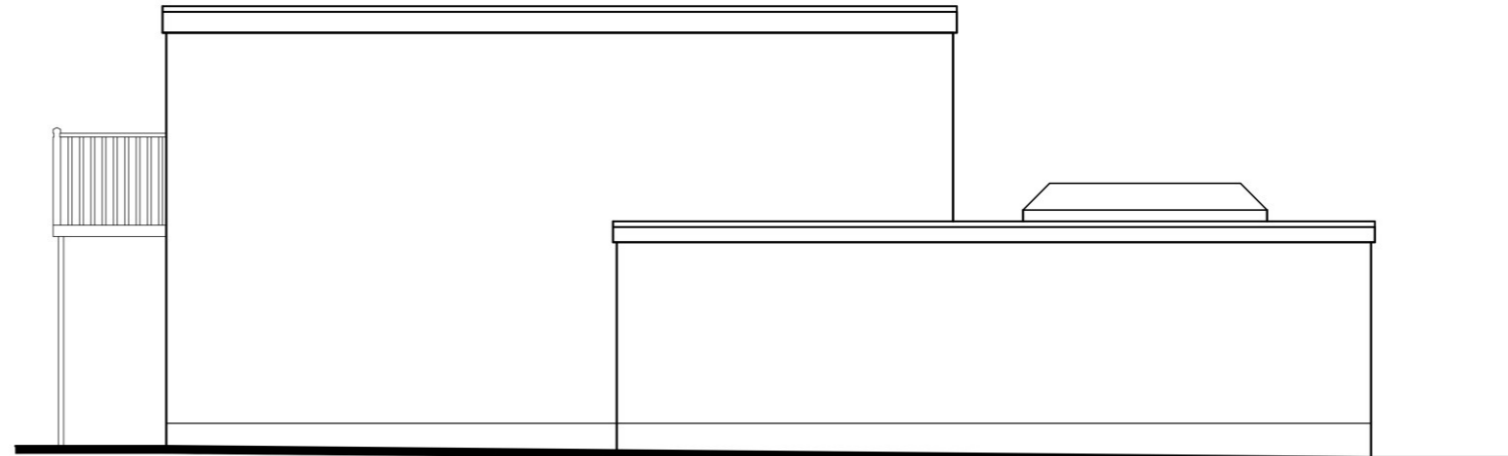

East

CAD

Critchley Architecture And Design Ltd.
Contact: 02392 474 919 | info@caad.online

The Old Brewery, 15E South Street, Havant, PO9 1BU

EXISTING ELEVATIONS

Revisions	a) Note/Date/Initial
b)	
c)	
d)	

39 Meath Close,
Hayling Island,
Hampshire,
PO11 9QN

Scale A1=1:50, A3=1:100
Drawn SAR/LNR
Date 20/08/2021

21091-301⁰

10m

20m

30m

40m