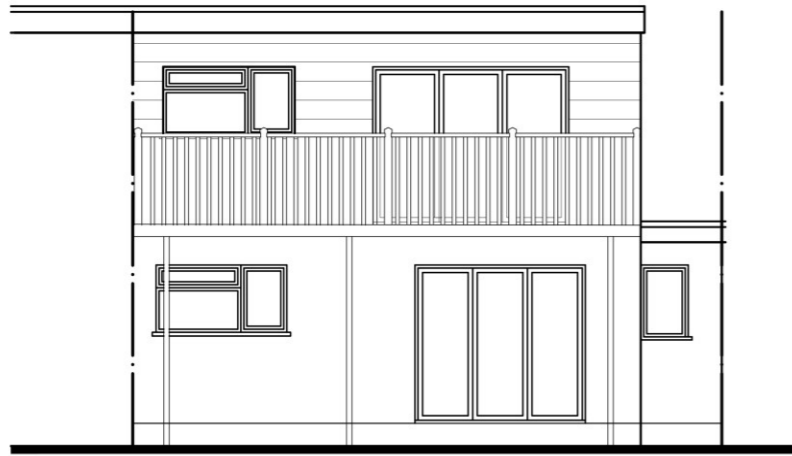

South

CAD

Critchley Architecture And Design Ltd.
Contact: 02392 474 919 | info@caad.online

The Old Brewery, 15E South Street, Havant, PO9 1BU

EXISTING ELEVATIONS

Revisions	a) Note/Date/Initial
b)	
c)	
d)	

39 Meath Close,
Hayling Island,
Hampshire,
PO11 9QN

Scale A1=1:50, A3=1:100
Drawn SAR/LNR
Date 20/08/2021

21091-301⁰

10m

20m

30m

40m