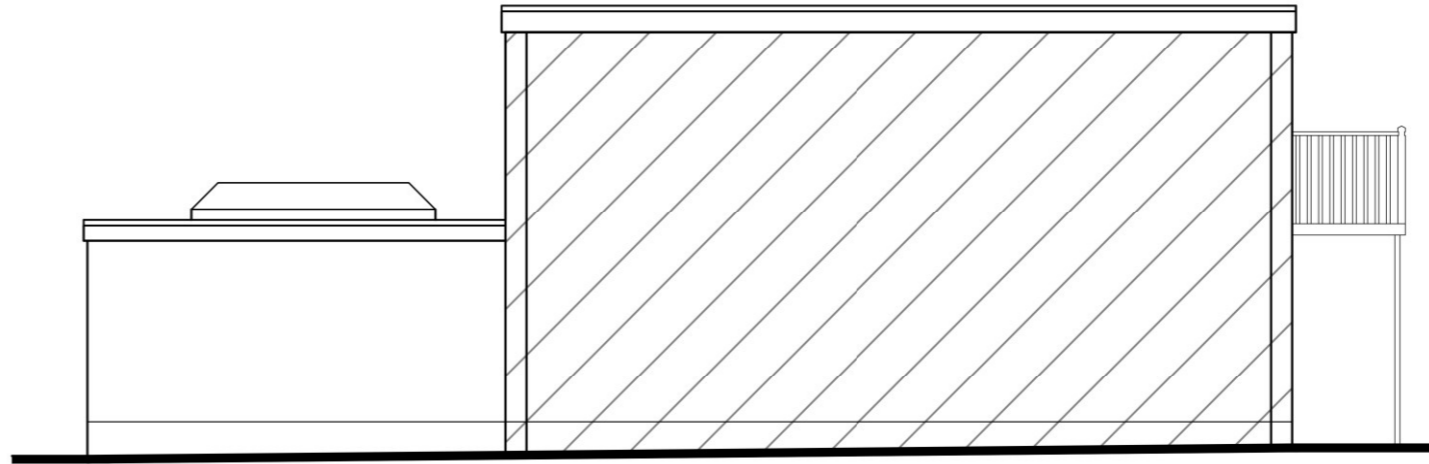

West

CAD

Critchley Architecture And Design Ltd.
Contact: 02392 474 919 | info@caad.online

The Old Brewery, 15E South Street, Havant, PO9 1BU

EXISTING ELEVATIONS

Revisions	a) Note/Date/Initial
b)	
c)	
d)	

39 Meath Close,
Hayling Island,
Hampshire,
PO11 9QN

Scale A1=1:50, A3=1:100
Drawn SAR/LNR
Date 20/08/2021

21091-301⁰

10m

20m

30m

40m