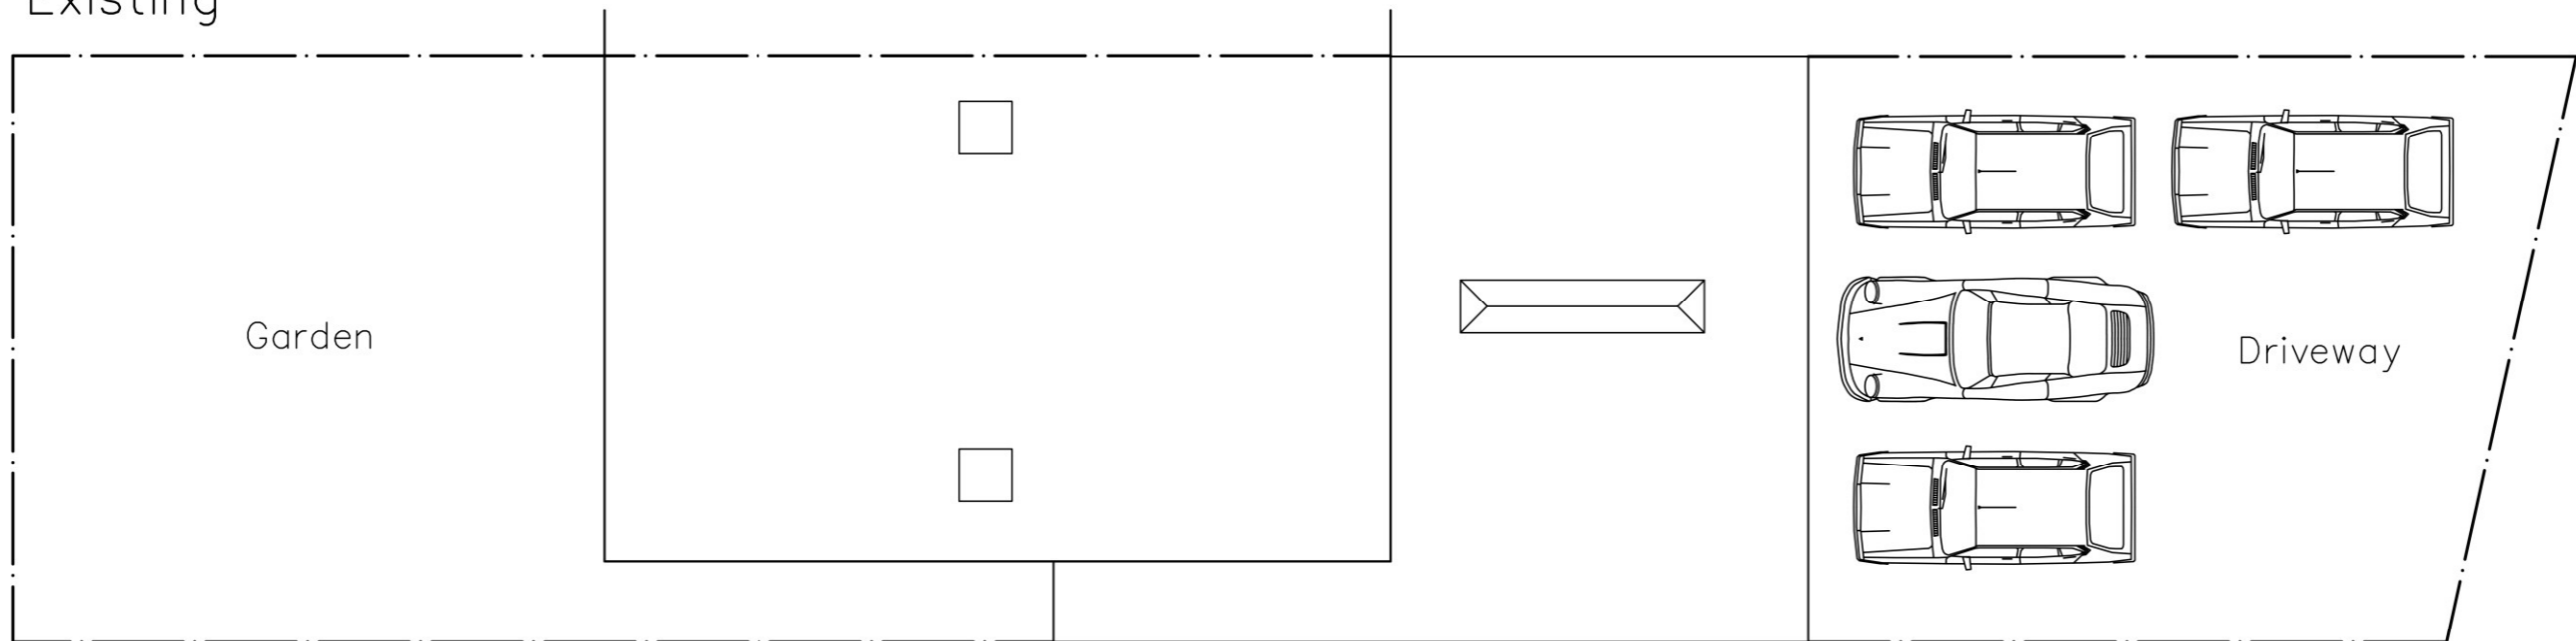

Existing

Proposed

CAAD

Critchley Architecture And Design Ltd.
Contact: 02392 474 919 | info@caad.online

The Old Brewery, 15E South Street, Havant, PO9 1BU

SITE PLANS

1. **Revisions**
- a) Note/Date/Initial
  - b)
  - c)
  - d)

39 Meath Close,
Hayling Island,
Hampshire,
PO11 9QN

Scale A1=1:50, A3=1:100
Drawn SAR/LNR
Date 19/08/2021

21091-112⁰

10m

20m

30m

40m