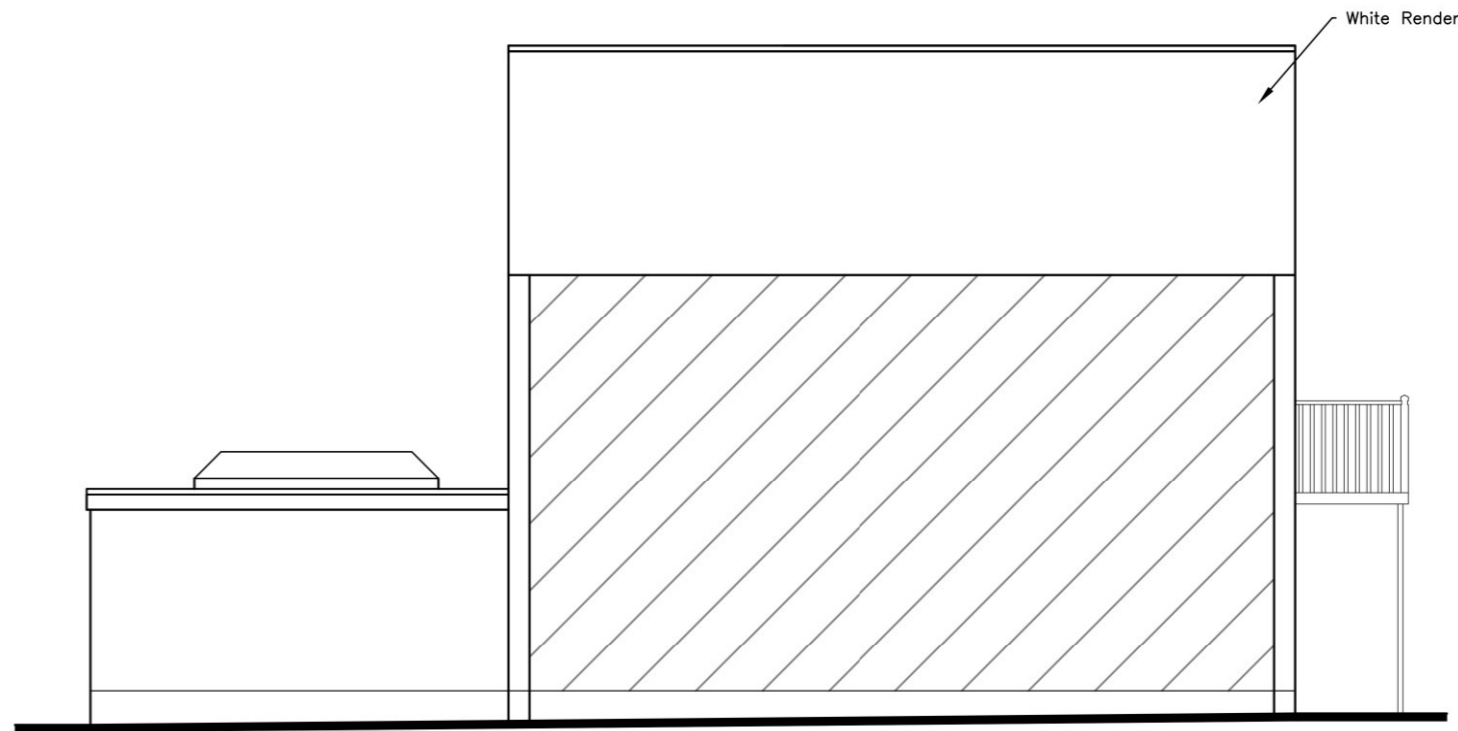

West

CAAD

Critchley Architecture And Design Ltd.
Contact: 02392 474 919 | info@caad.online

The Old Brewery, 15E South Street, Havant, PO9 1BU

PROPOSED ELEVATIONS

Revisions	Note/Date/Initial
a)	
b)	
c)	
d)	

39 Meath Close,
Hayling Island,
Hampshire,
PO11 9QN

Scale A1=1:50, A3=1:100
Drawn SAR/LNR
Date 24/08/2021

21091-511⁰

10m

20m

30m

40m