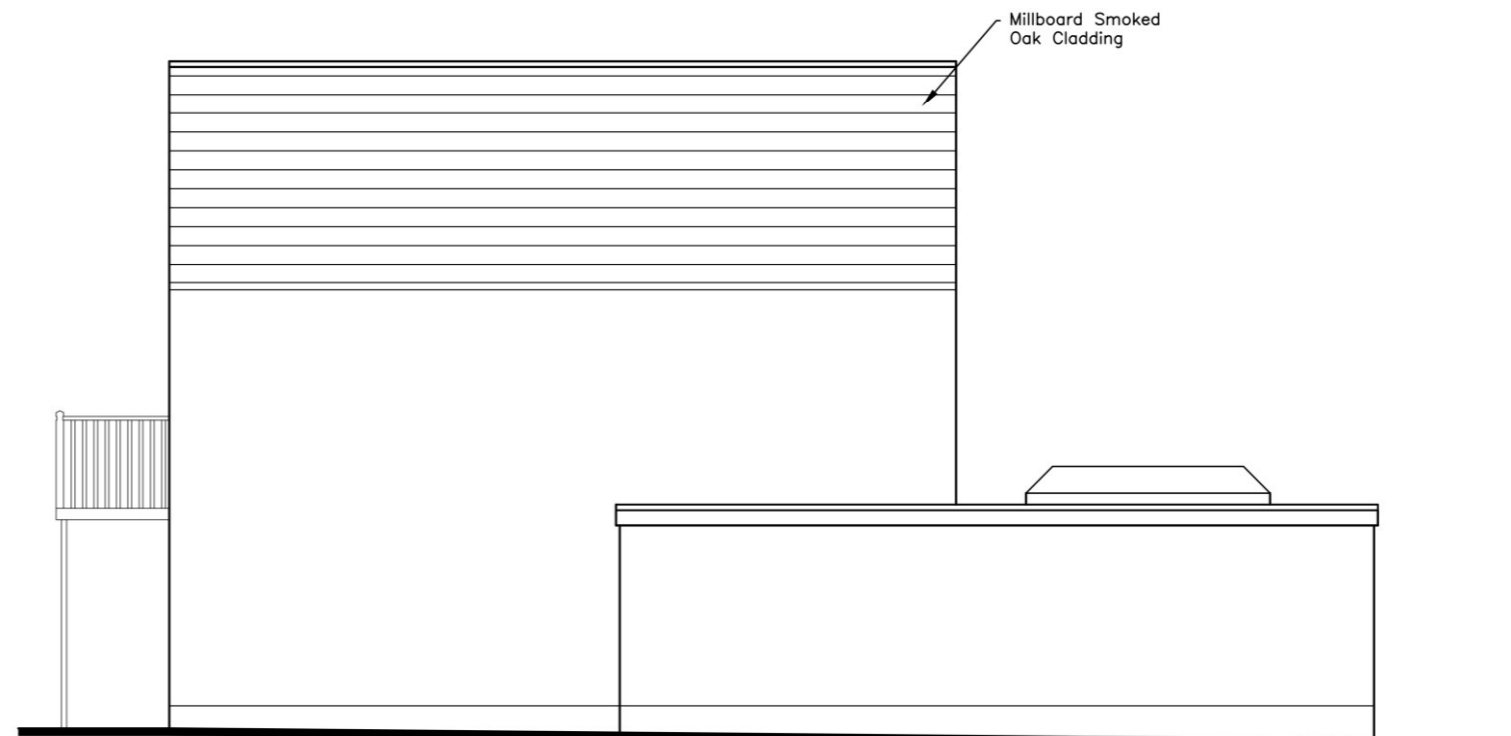

East

CAAD

Critchley Architecture And Design Ltd.
Contact: 02392 474 919 | info@caad.online

The Old Brewery, 15E South Street, Havant, PO9 1BU

PROPOSED ELEVATIONS

Revisions	Note/Date/Initial
a)	
b)	
c)	
d)	

39 Meath Close,
Hayling Island,
Hampshire,
PO11 9QN

Scale A1=1:50, A3=1:100
Drawn SAR/LNR
Date 24/08/2021

21091-511⁰

10m

20m

30m

40m