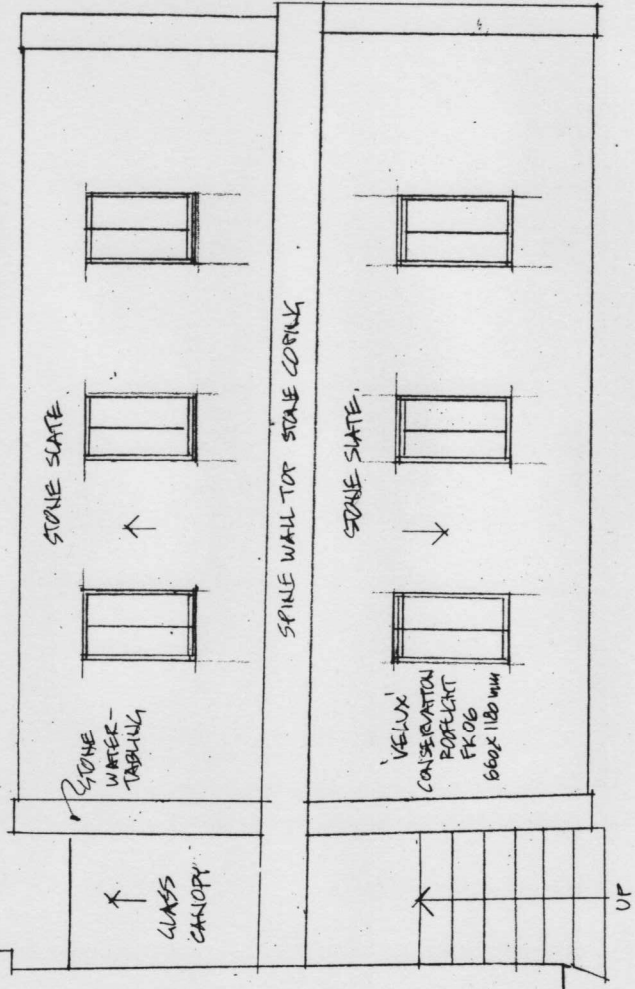

NOTES:

REVISIONS:

HOUSE 7

HIGH GREEN, MICKLETON
 PROPOSED GARDEN SUN ROOM
 ROOF PLAN
 SCALE 1:50 @ A3

GEORGE STASTNY
 CHARTERED ARCHITECT & GARDEN DESIGNER
 Riverside, Whorlton
 Nr. Barnard Castle,
 Co. Durham DL12 8XD
 07974 230919