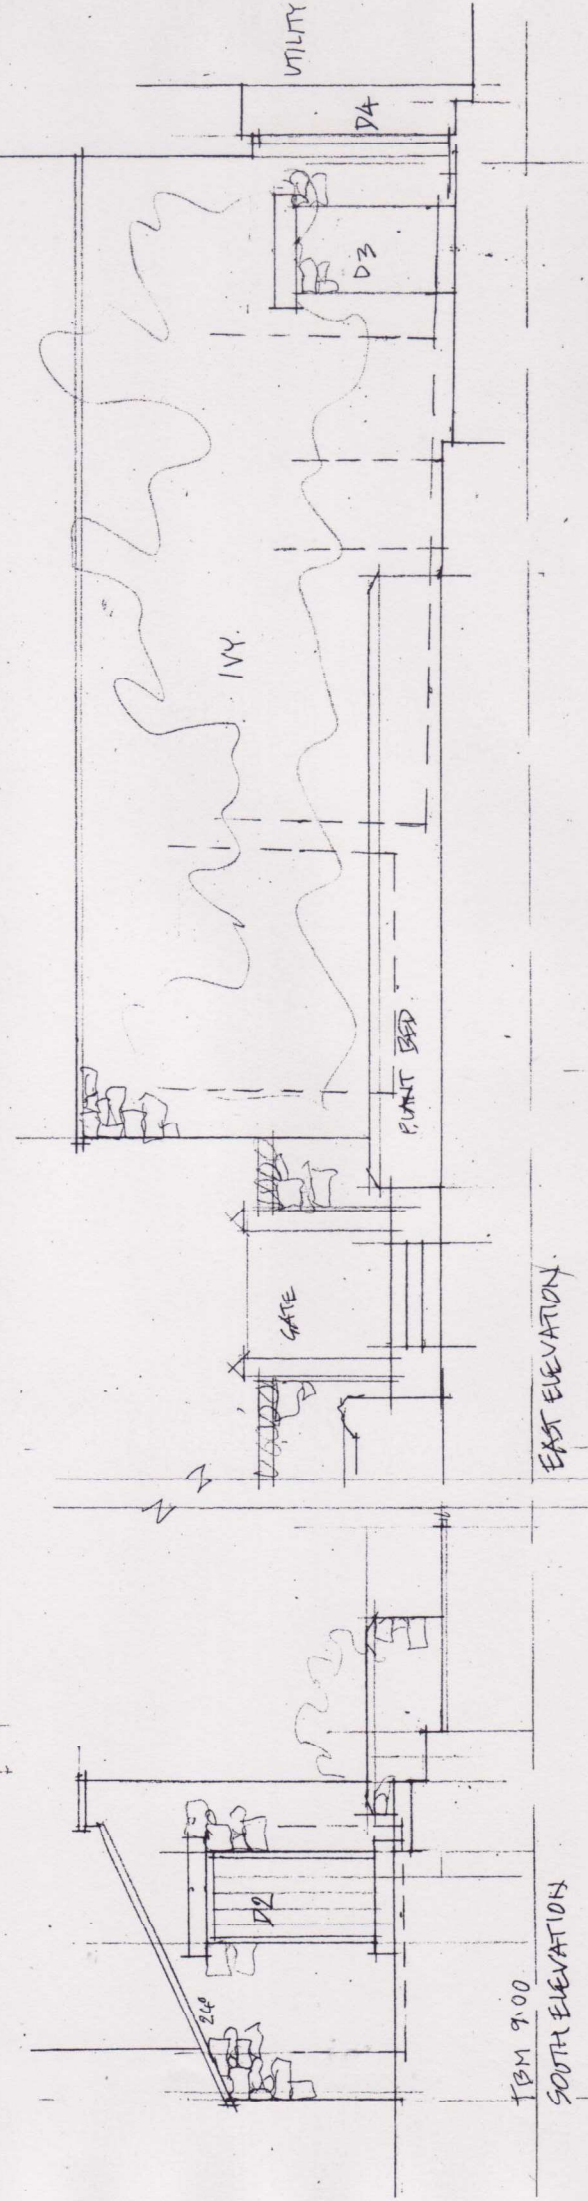

NO 147

REVISIONS:

GEORGE STASTNY
 CHARTERED ARCHITECT & GARDEN DESIGN
 Riverside, Whorlton,
 Nr. Barnard Castle,
 Co. Durham DL12 8XD
 07974 230919
 PLAN No 1284-2-1

HIGH GREEN, MICKLETON
 ELEVATIONS AS EXISTING (PART)
 JULY 2021
 SCALE 1:50 @ A3