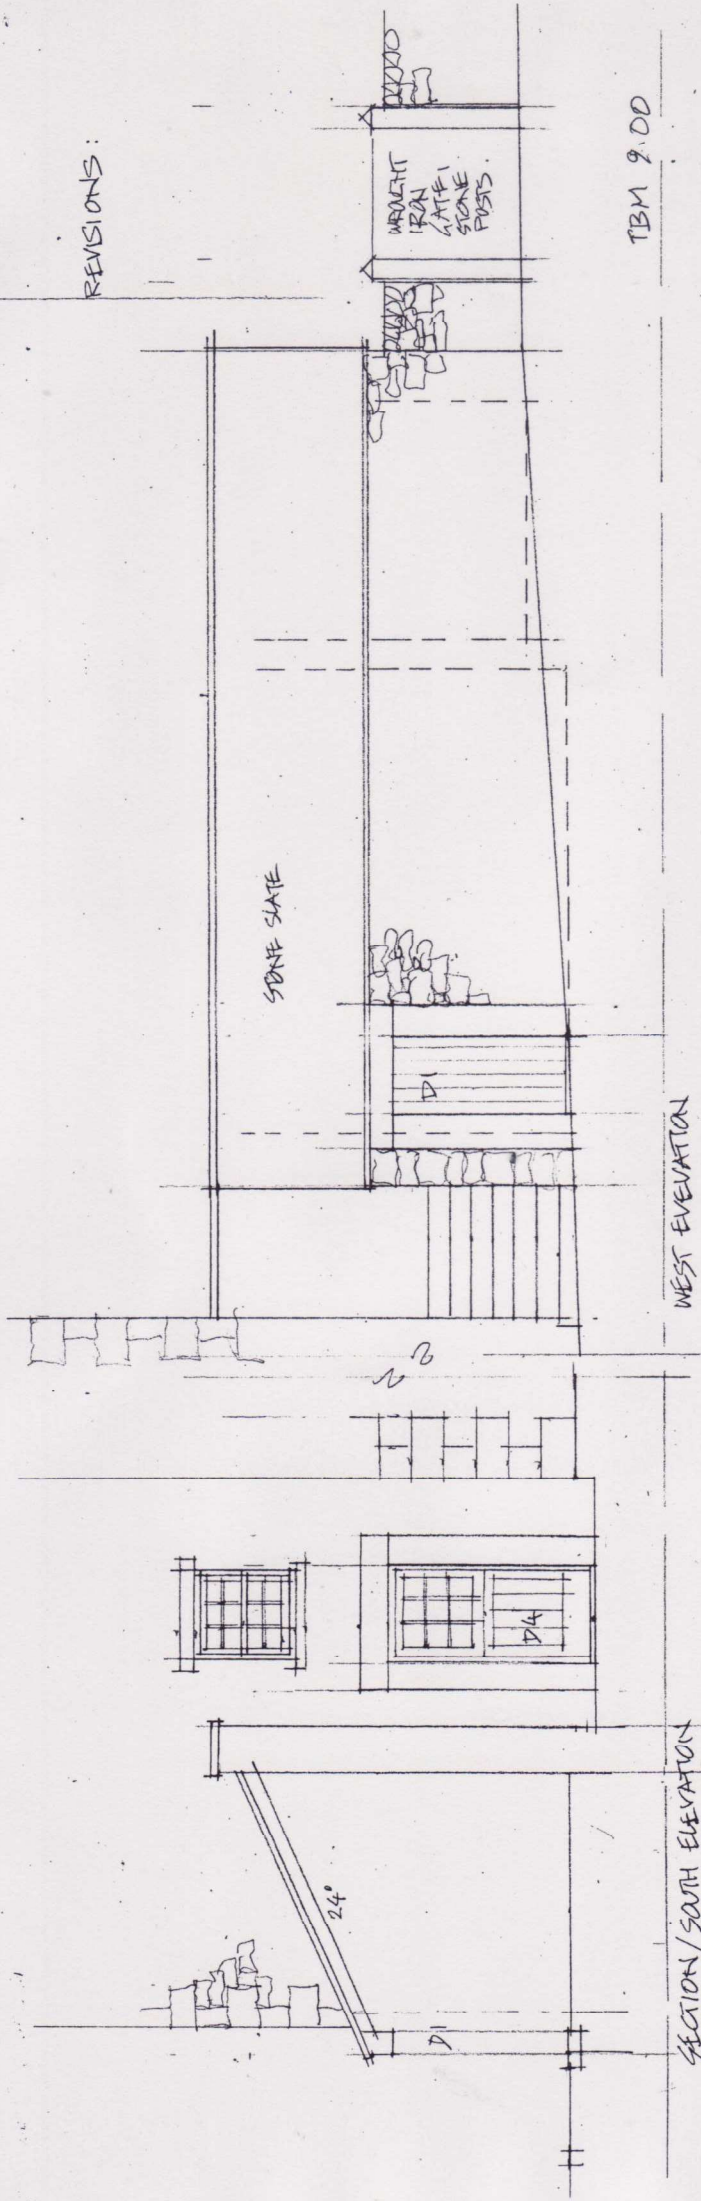

NO 147

REVISIONS:

GEORGE STASTNY
 CHARTERED ARCHITECT & GARDEN DESIGN
 Riverside, Whorlton,
 Nr. Barnard Castle,
 Co. Durham DL12 8XD
 07974 230919
 PLAN No 1284-2-1

HIGH GREEN, MICKLETON
 ELEVATIONS AS EXISTING (PART)
 JULY 2021
 SCALE 1:50 @ A3