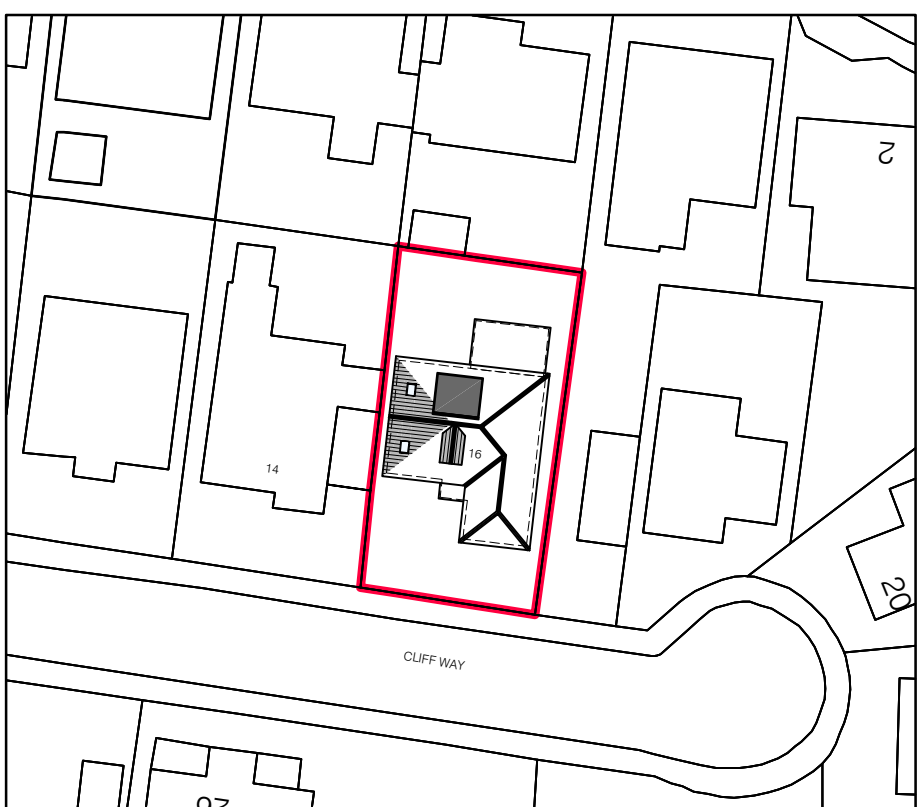

202118-16 CLIFF WAY SANDOWN

ARCHITECTURE

LANGBRIDGE
The Langbridge Studio
Elm Lane, Colbourne, Isle of Wight PO30 4AS. - Tel: 07775990439
Email: langbridge@studioltd.com chris@langbridge@studioltd.com

PROJECT
16 CLIFF WAY SANDOWN

FOR MRS C DAWLLING

DRAWING
SITE AND LOCATION

SCALE	DATE	AUTHOR	CHK'D
1-100 @ A3	09-09-2021	TB	-
JOB NO.	DRAWING NO.	REV	
202118	L01	-	
CLIENT REF.