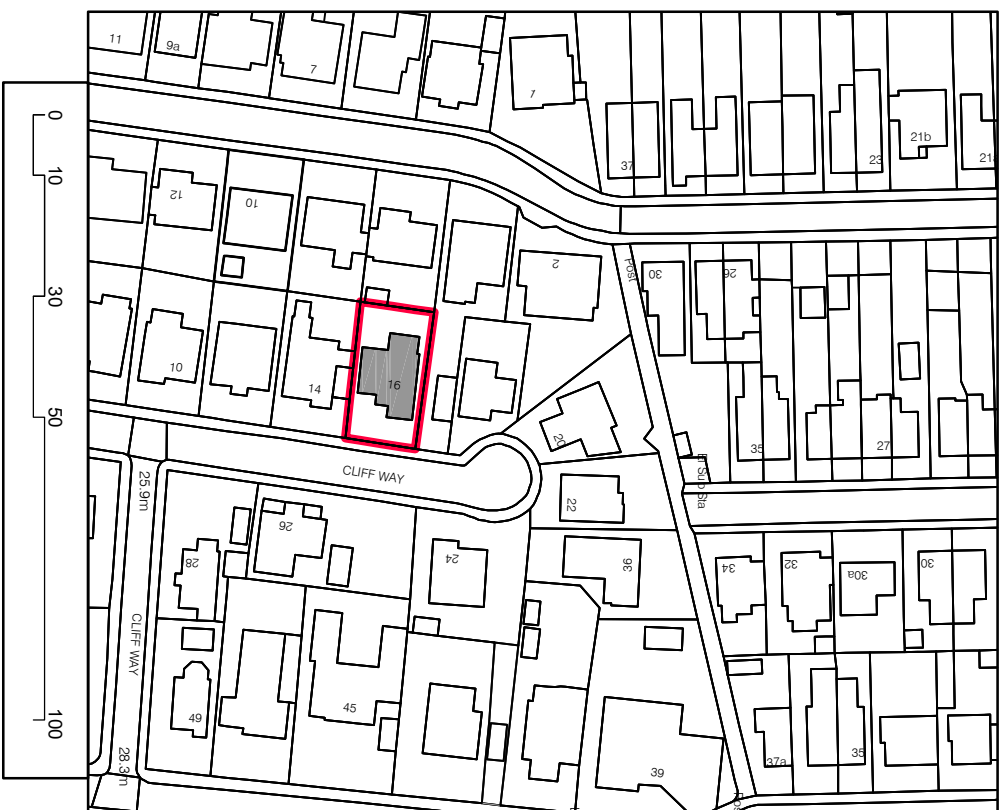

202118-16 CLIFF WAY SANDOWN

ARCHITECTURE

LANGBRIDGE
The Langbridge Studio
Elm Lane, Colbourne, Isle of Wight PO30 4AS. - Tel: 07775990439
Email: langbridge@studioltd.com chris@langbridge@studioltd.com

PROJECT
16 CLIFF WAY SANDOWN

FOR MRS C DAWLLING

DRAWING
SITE AND LOCATION

SCALE	DATE	AUTHOR	CHK'D
1-100 @ A3	09-09-2021	TB	-
JOB NO.	DRAWING NO.	REV	
202118	L01	-	
CLIENT REF.			