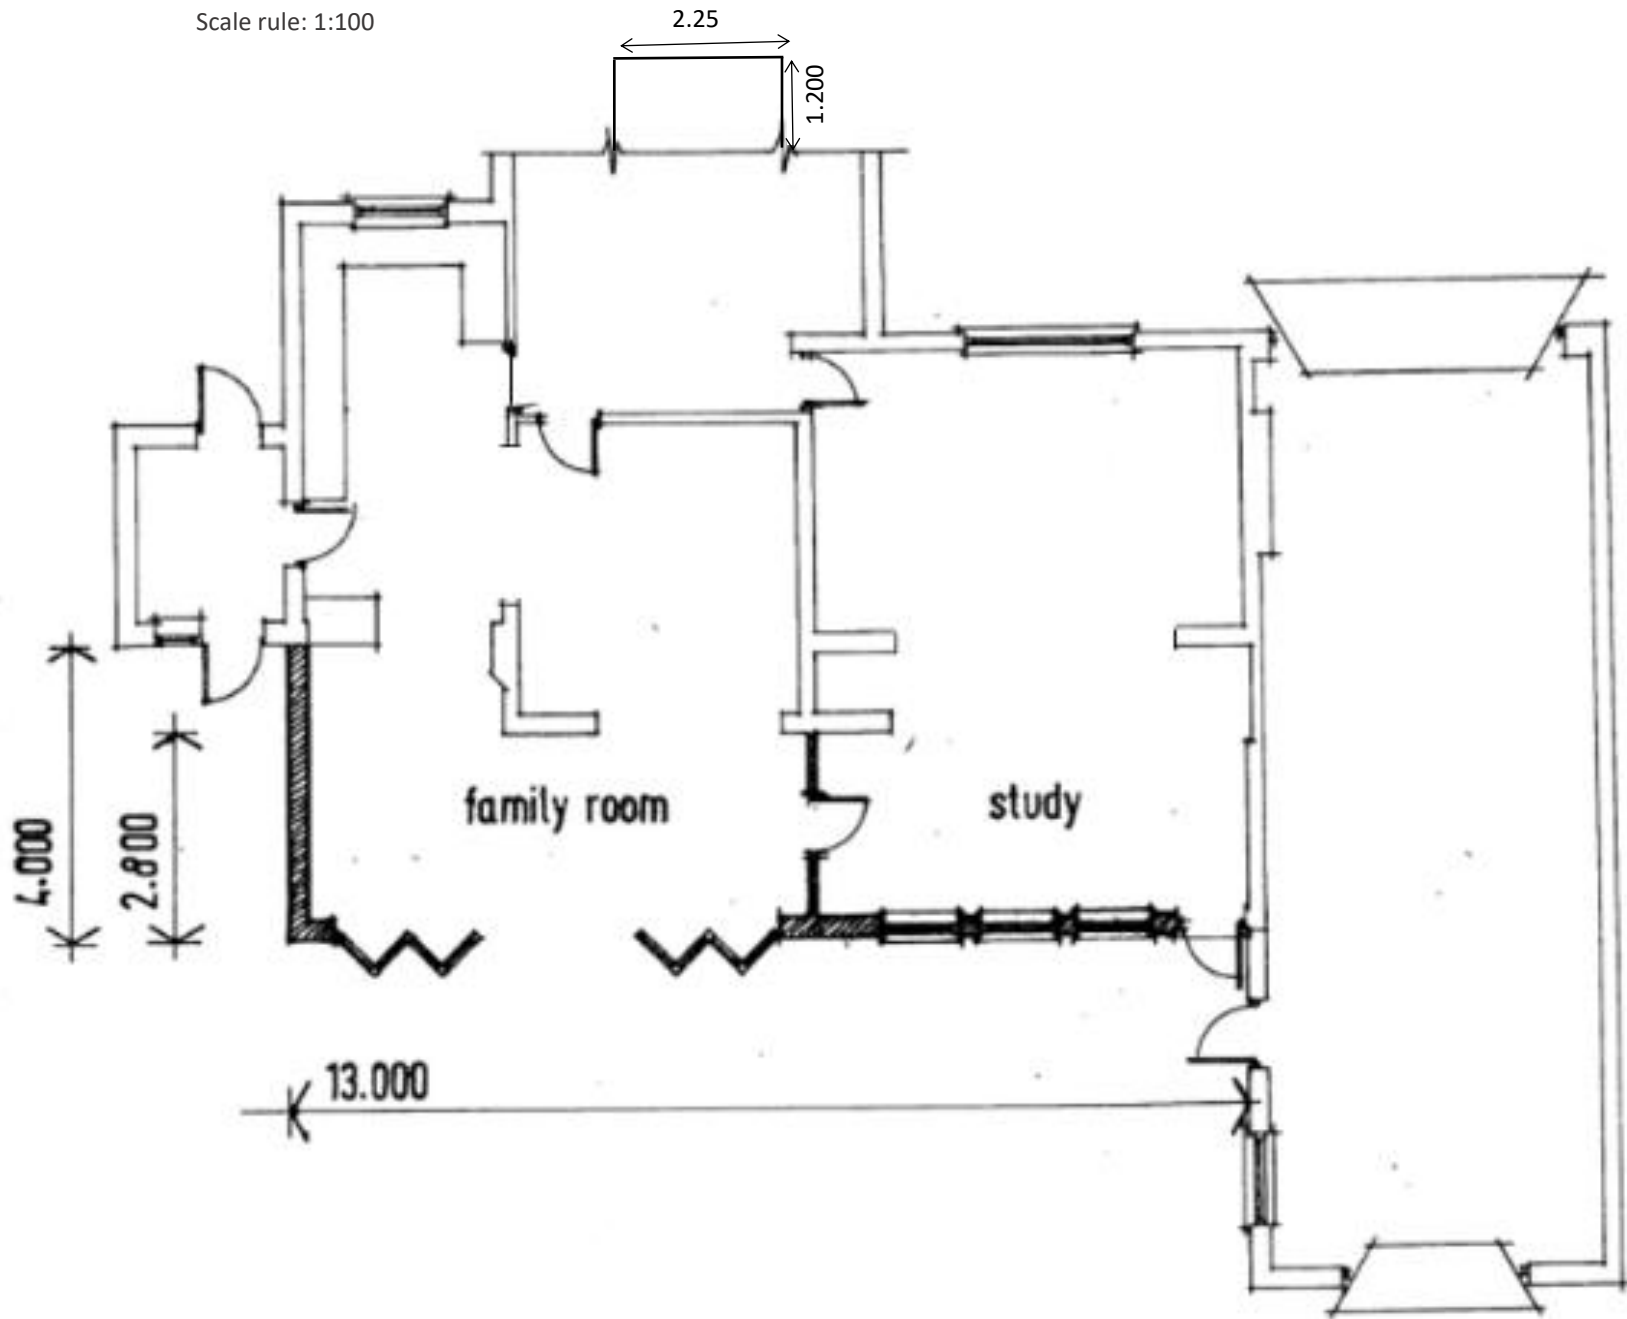

Scale rule: 1:100

Client: Mr and Mrs Game

Project: Proposed front porch.

Fair Oak, Grays Road,
Westerham, TN16 2HX

Title: Proposed Ground Floor Plan

Scale: 1:100

Date: 11/06/2021

Drawing No.
PG/02/221/04

Revision:003

Drawn By: Mr A King