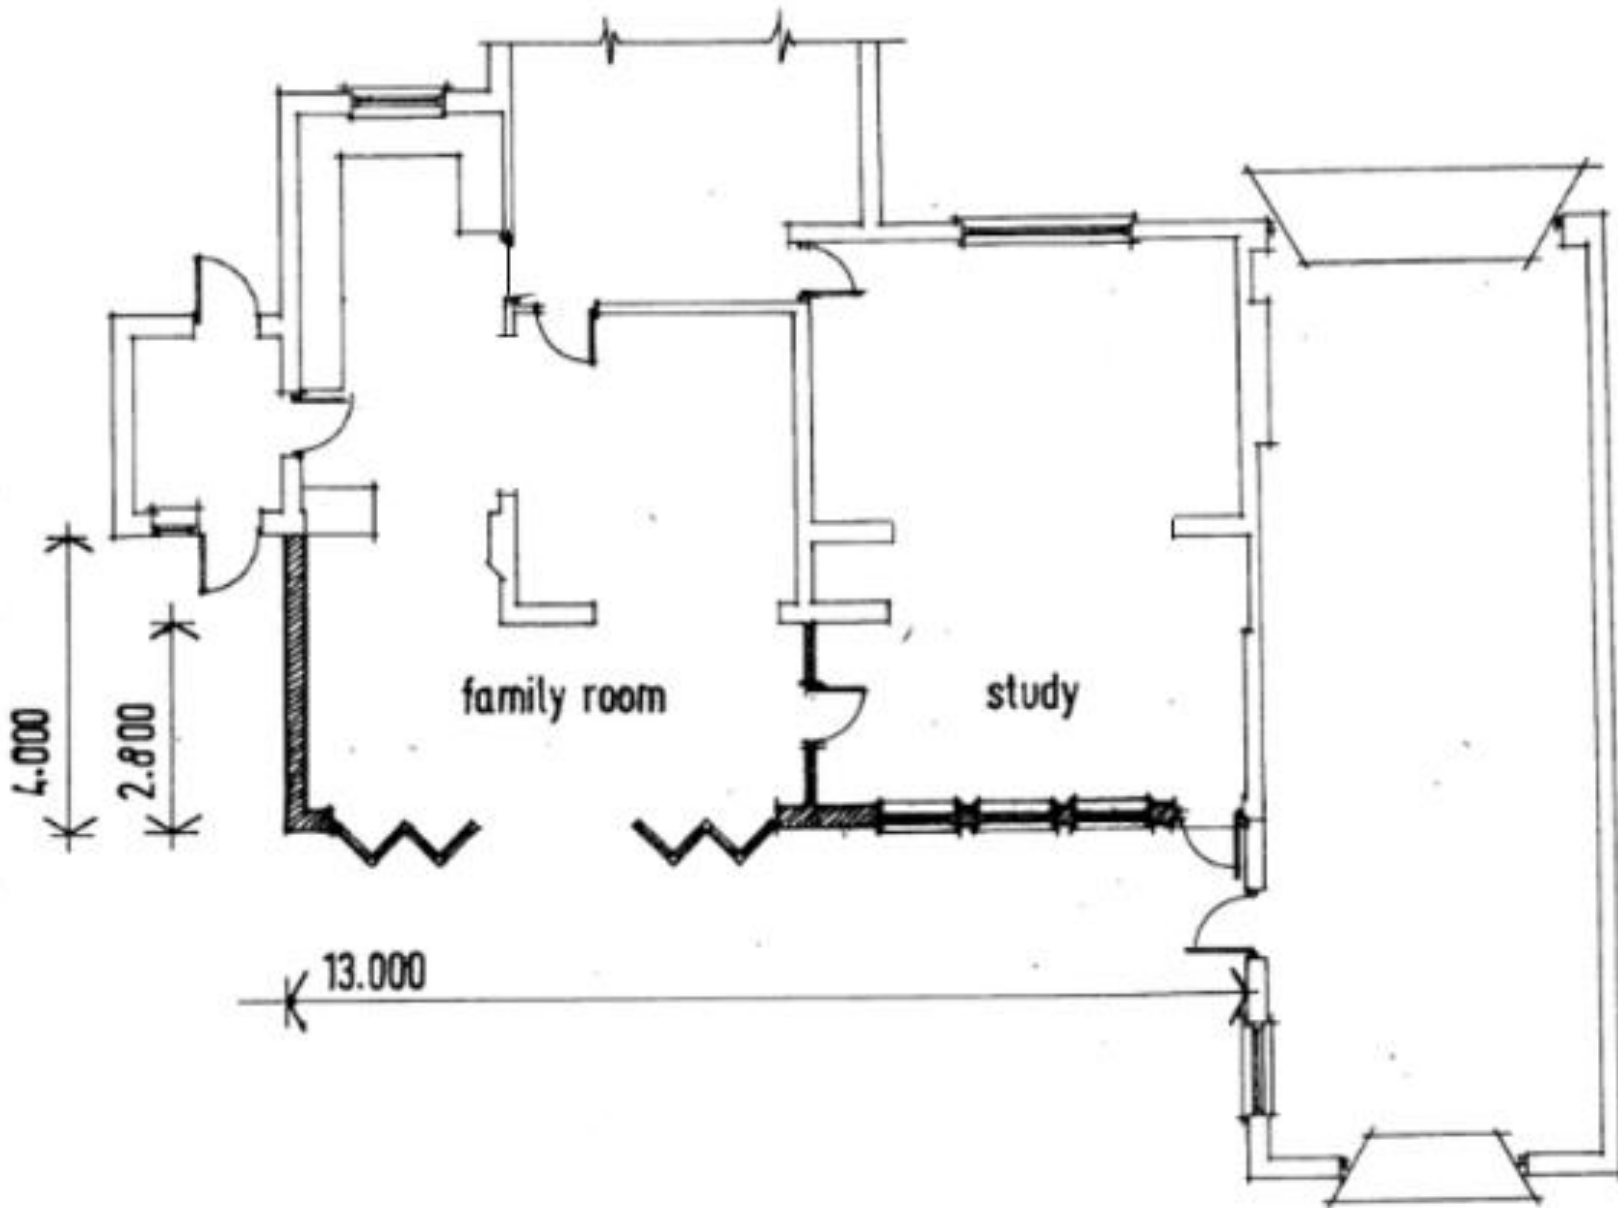

Scale rule: 1:100

Client: Mr and Mrs Game
Project: Proposed front porch.
Fair Oak, Grays Road,
Westerham, TN16 2HX
Title: Existing Ground Floor Plan
Scale: 1:100
Date: 11/06/2021
Drawing No.
PG/02/221/03
Revision:003
Drawn By: Mr A King