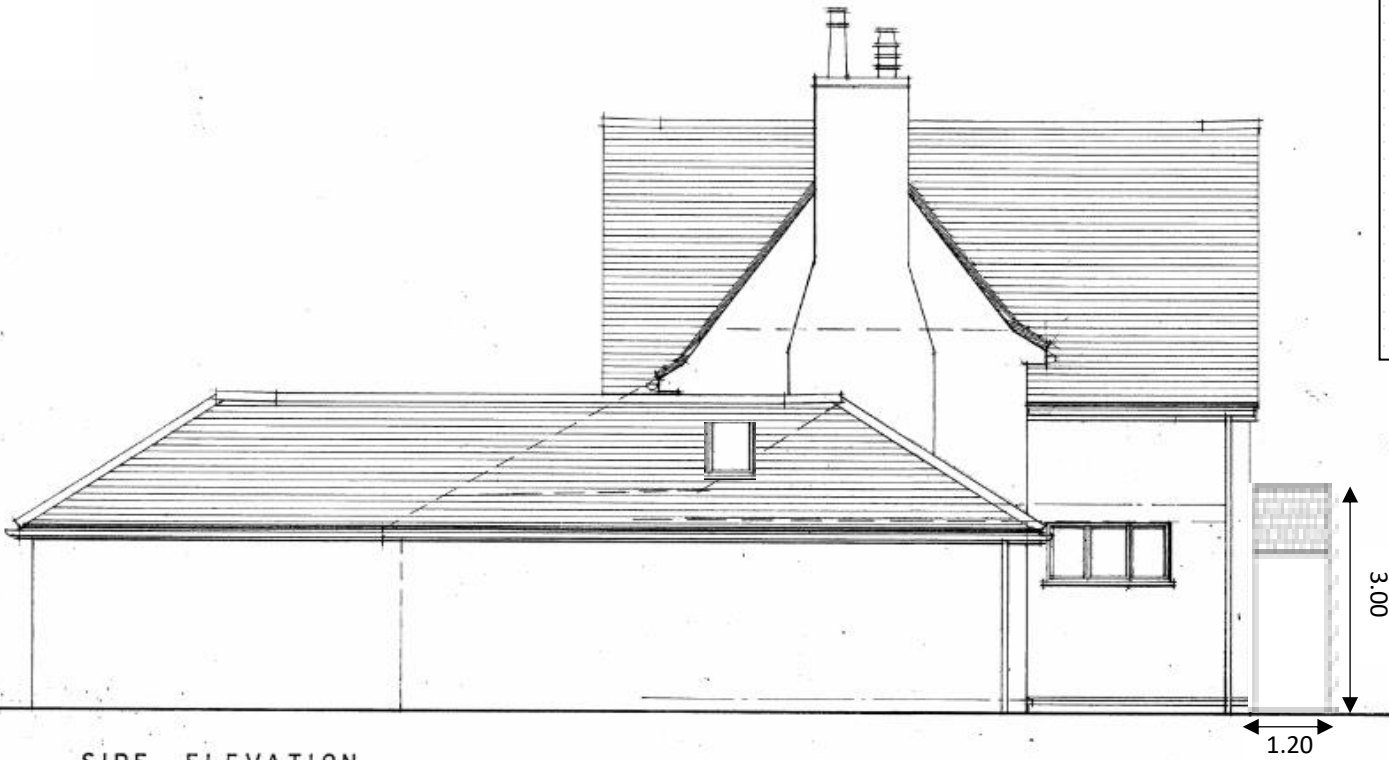

Scale rule: 1:100

Client: Mr and Mrs Game
Project: Proposed front porch.
Fair Oak
Grays Road
Westerham
TN16 2HX
Title: Proposed Side Elevation
Scale: 1:100
Date: 11/06/2021
Drawing No. PG/02/221/10
Revision:003
Drawn By: Mr A King

SIDE ELEVATION.