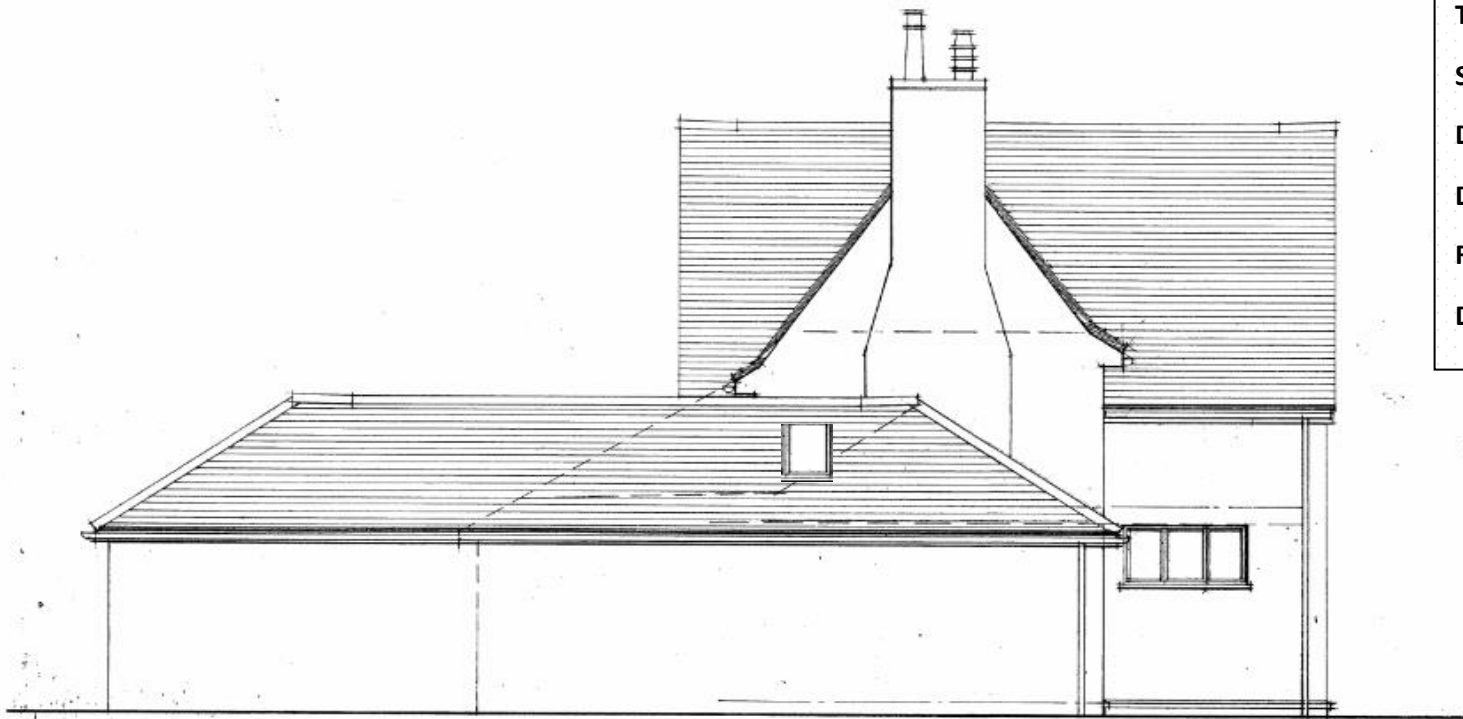

Scale rule: 1:100

Client: Mr and Mrs Game

Project: Proposed front porch.

Fair Oak

Grays Road

Westerham

TN16 2HX

Title: Existing Side Elevation

Scale: 1:100

Date: 11/06/2021

Drawing No. PG/02/221/09

Revision:003

Drawn By: Mr A King

SIDE ELEVATION.